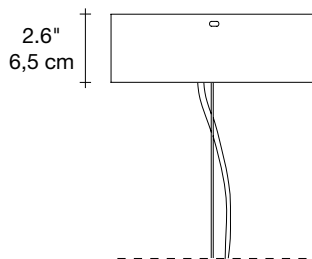

Canopy

Another stunning design from Christian Lava, Stream is an impressive presence in any room. Like Christian's other work for Terzani, Etoile, Stream's design exploits the physical characteristics of the materials used to envelop a room in a unique, immersive light. Here, over seven kilometers of metal chain appear to flow down from the undulating, plated frame. These cascading tiers project a streaking, yet tranquil, shadow throughout the room. Design Christian Lava.