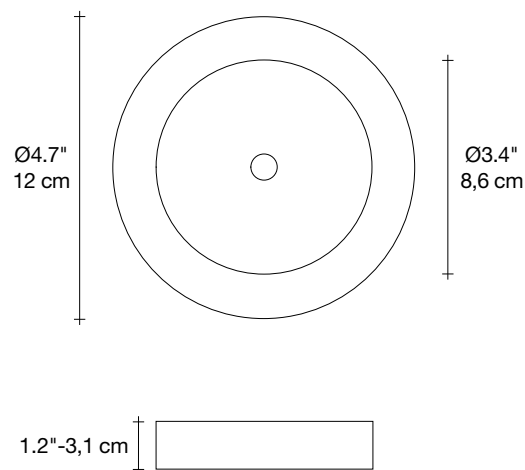

Canopy

Another stunning design from Christian Lava, Stream is an impressive presence in any room. Like Christian's other work for Terzani, Etoile, Stream's design exploits the physical characteristics of the materials used to envelop a room in a unique, immersive light. Here, over seven kilometers of metal chain appear to flow down from the undulating, plated frame. These cascading tiers project a streaking, yet tranquil, shadow throughout the room. Design Christian Lava.