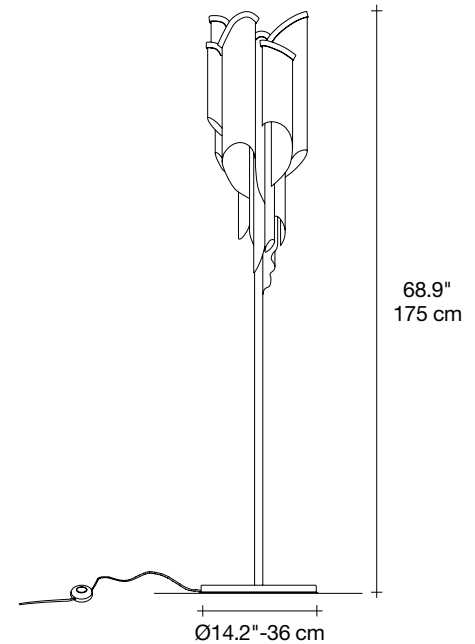

 all systems

Canopy

Ø5.5"-14 cm

1.6"-4 cm

Another stunning design from Christian Lava, Stream is an impressive presence in any room. Like Christian's other work for Terzani, Etoile, Stream's design exploits the physical characteristics of the materials used to envelop a room in a unique, immersive light. Here, over seven kilometers of metal chain appear to flow down from the undulating, plated frame. These cascading tiers project a streaking, yet tranquil, shadow throughout the room. Design Christian Lava.

Light source

120V ~ 50/60Hz

 LED
12 x 4W G9 dimmable

+

 LED
3 x 6W GU10 dimmable

dimmable options

 all systems

Another stunning design from Christian Lava, Stream is an impressive presence in any room. Like Christian's other work for Terzani, Etoile, Stream's design exploits the physical characteristics of the materials used to envelop a room in a unique, immersive light. Here, over seven kilometers of metal chain appear to flow down from the undulating, plated frame. These cascading tiers project a streaking, yet tranquil, shadow throughout the room. Design Christian Lava.

 105.8 lbs
48 kg

 189.6 lbs
86 kg

 66.9" x 21.7" x 39"
170 x 55 x 99 cm

Stream, iridescent *light.*

design Christian Lava
terzani.com

TERZANI

Name
Stream
wall sconce

Materials
metal

Body

Light source

120V ~ 50/60Hz

 LED
6 × 5.5W E12 dimmable

 integrated dimmer

Base

Another stunning design from Christian Lava, Stream is an impressive presence in any room. Like Christian's other work for Terzani, Etoile, Stream's design exploits the physical characteristics of the materials used to envelop a room in a unique, immersive light. Here, over seven kilometers of metal chain appear to flow down from the undulating, plated frame. These cascading tiers project a streaking, yet tranquil, shadow throughout the room. Design Christian Lava.