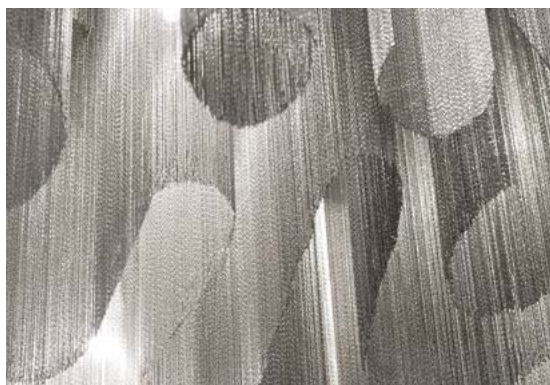

Light source

120V ~ 50/60Hz

LED
12 x 4W G9 dimmable

+

LED
3 x 6W GU10 dimmable