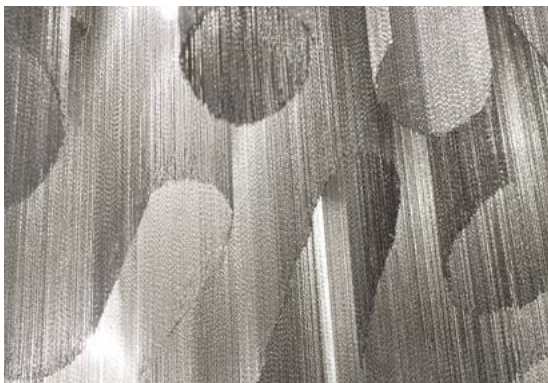

Body

Light source

120V ~ 50/60Hz

LED
18 x 4W E12 dimmable

+

LED
6W GU10 dimmable

dimmable options

all systems