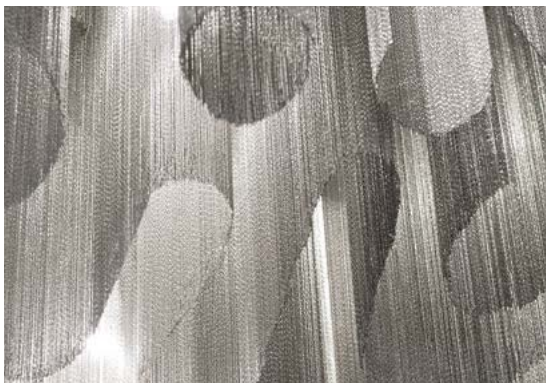

Light source

120V ~ 50/60Hz

LED
8 × 4W G9 dimmable

+

LED
6W GU10 dimmable

dimmable options

all systems