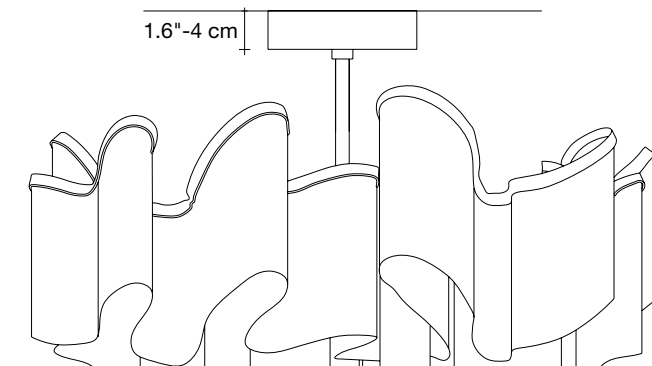

Canopy

Another stunning design from Christian Lava, Stream is an impressive presence in any room. Like Christian's other work for Terzani, Etoile, Stream's design exploits the physical characteristics of the materials used to envelop a room in a unique, immersive light. Here, over seven kilometers of metal chain appear to flow down from the undulating, plated frame. These cascading tiers project a streaking, yet tranquil, shadow throughout the room. Design Christian Lava.

Body

Overall height not adjustable on site
Optional custom OAH

Light source

120V ~ 50/60Hz

 LED
8 × 4W G9 dimmable

+

 LED
6W GU10 dimmable

dimmable options

 all systems

Canopy

Ø5.5"-14 cm

1.6"-4 cm

Another stunning design from Christian Lava, Stream is an impressive presence in any room. Like Christian's other work for Terzani, Etoile, Stream's design exploits the physical characteristics of the materials used to envelop a room in a unique, immersive light. Here, over seven kilometers of metal chain appear to flow down from the undulating, plated frame. These cascading tiers project a streaking, yet tranquil, shadow throughout the room. Design Christian Lava.