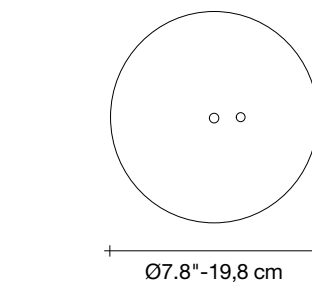

Canopy

Another stunning design from Christian Lava, Stream is an impressive presence in any room. Like Christian's other work for Terzani, Etoile, Stream's design exploits the physical characteristics of the materials used to envelop a room in a unique, immersive light. Here, over seven kilometers of metal chain appear to flow down from the undulating, plated frame. These cascading tiers project a streaking, yet tranquil, shadow throughout the room. Design Christian Lava.