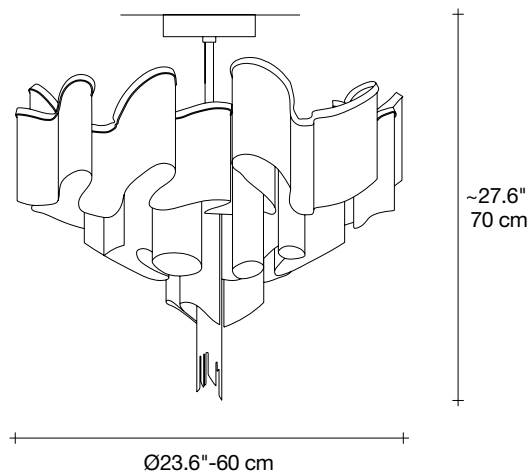

Canopy

Another stunning design from Christian Lava, Stream is an impressive presence in any room. Like Christian's other work for Terzani, Etoile, Stream's design exploits the physical characteristics of the materials used to envelop a room in a unique, immersive light. Here, over seven kilometers of metal chain appear to flow down from the undulating, plated frame. These cascading tiers project a streaking, yet tranquil, shadow throughout the room. Design Christian Lava.

Body

Overall height not adjustable on site
Optional custom OAH

Light source

120V ~ 50/60Hz

 LED
8 × 4W G9 dimmable

+

 LED
6W GU10 dimmable

dimmable options

 all systems

Canopy

Ø5.5"-14 cm

1.6"-4 cm

Another stunning design from Christian Lava, Stream is an impressive presence in any room. Like Christian's other work for Terzani, Etoile, Stream's design exploits the physical characteristics of the materials used to envelop a room in a unique, immersive light. Here, over seven kilometers of metal chain appear to flow down from the undulating, plated frame. These cascading tiers project a streaking, yet tranquil, shadow throughout the room. Design Christian Lava.