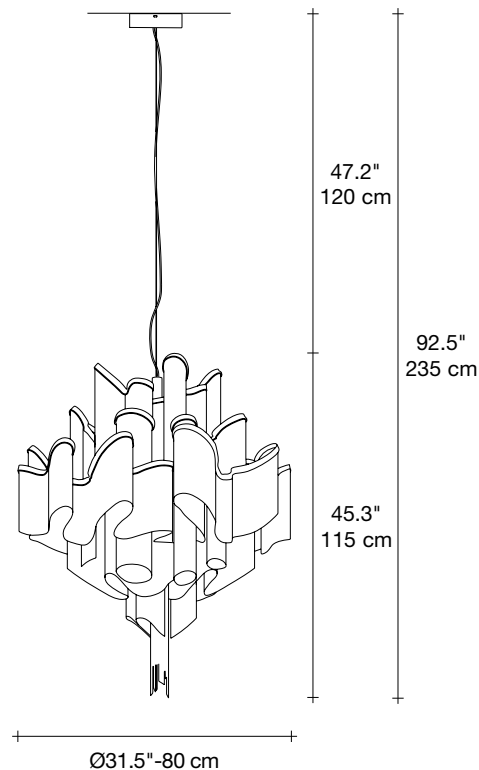

Body

Light source

120V ~ 50/60Hz

LED
18 x 4W E12 dimmable

+

LED
6W GU10 dimmable

dimmable options

all systems