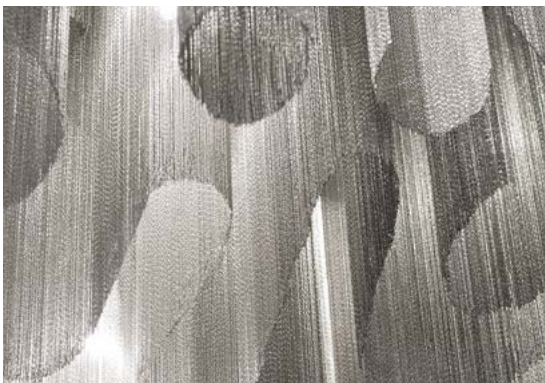

Body

Light source

120V ~ 50/60Hz

LED
6 × 5.5W E12 dimmable

integrated dimmer