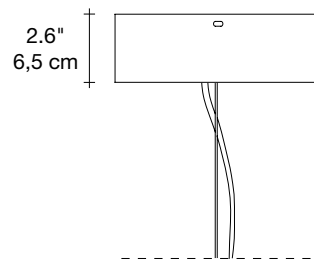

Canopy

Another stunning design from Christian Lava, Stream is an impressive presence in any room. Like Christian's other work for Terzani, Etoile, Stream's design exploits the physical characteristics of the materials used to envelop a room in a unique, immersive light. Here, over seven kilometers of metal chain appear to flow down from the undulating, plated frame. These cascading tiers project a streaking, yet tranquil, shadow throughout the room. Design Christian Lava.