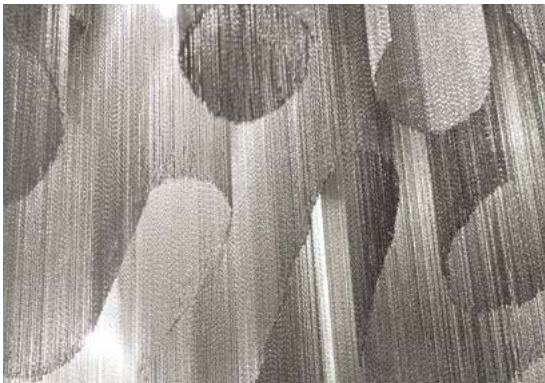

Body

Light source

120V ~ 50/60Hz

LED
20 x 4W E12 dimmable

+

LED
6W GU10 dimmable

dimmable options

all systems