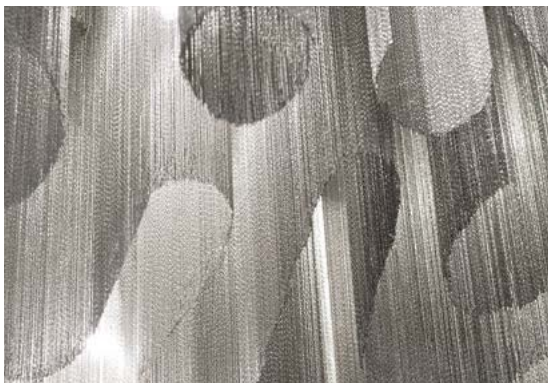

Body

Light source

120V ~ 50/60Hz

LED
2 x 5.5W E12 dimmable

dimmable options

all systems