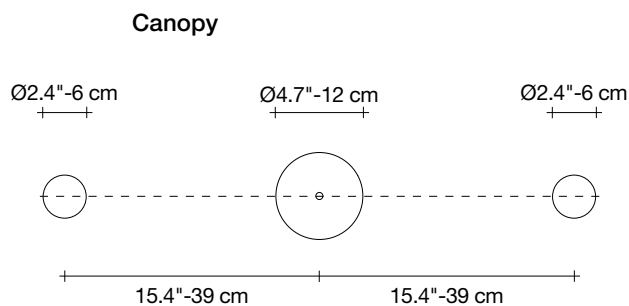

dimmable options

all systems

Another stunning design from Christian Lava, Stream is an impressive presence in any room. Like Christian's other work for Terzani, Etoile, Stream's design exploits the physical characteristics of the materials used to envelop a room in a unique, immersive light. Here, over seven kilometers of metal chain appear to flow down from the undulating, plated frame. These cascading tiers project a streaking, yet tranquil, shadow throughout the room. Design Christian Lava.

105.8 lbs
48 kg

189.6 lbs
86 kg

66.9" x 21.7" x 39"
170 x 55 x 99 cm