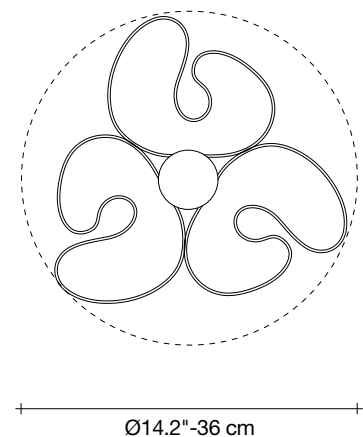

Light source

120V ~ 50/60Hz

 LED
12 x 4W G9 dimmable

+

 LED
3 x 6W GU10 dimmable

dimmable options

 all systems

Another stunning design from Christian Lava, Stream is an impressive presence in any room. Like Christian's other work for Terzani, Etoile, Stream's design exploits the physical characteristics of the materials used to envelop a room in a unique, immersive light. Here, over seven kilometers of metal chain appear to flow down from the undulating, plated frame. These cascading tiers project a streaking, yet tranquil, shadow throughout the room. Design Christian Lava.

Canopy

Another stunning design from Christian Lava, Stream is an impressive presence in any room. Like Christian's other work for Terzani, Etoile, Stream's design exploits the physical characteristics of the materials used to envelop a room in a unique, immersive light. Here, over seven kilometers of metal chain appear to flow down from the undulating, plated frame. These cascading tiers project a streaking, yet tranquil, shadow throughout the room. Design Christian Lava.

Body

Light source

120V ~ 50/60Hz

 LED
6 × 5.5W E12 dimmable

 integrated dimmer

Base

Another stunning design from Christian Lava, Stream is an impressive presence in any room. Like Christian's other work for Terzani, Etoile, Stream's design exploits the physical characteristics of the materials used to envelop a room in a unique, immersive light. Here, over seven kilometers of metal chain appear to flow down from the undulating, plated frame. These cascading tiers project a streaking, yet tranquil, shadow throughout the room. Design Christian Lava.