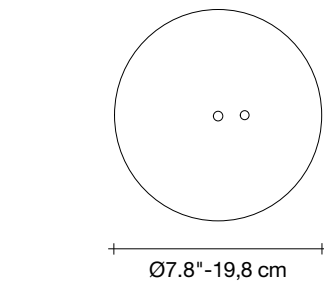

Canopy

Another stunning design from Christian Lava, Stream is an impressive presence in any room. Like Christian's other work for Terzani, Etoile, Stream's design exploits the physical characteristics of the materials used to envelop a room in a unique, immersive light. Here, over seven kilometers of metal chain appear to flow down from the undulating, plated frame. These cascading tiers project a streaking, yet tranquil, shadow throughout the room. Design Christian Lava.