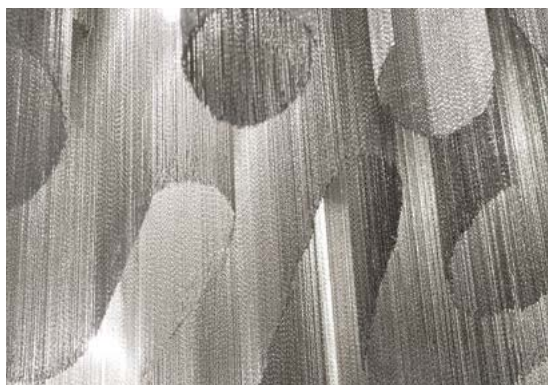

Body

Light source

120V ~ 50/60Hz

LED
4 × 4W G9 dimmable

+

LED
6W GU10 dimmable

dimmable options

all systems