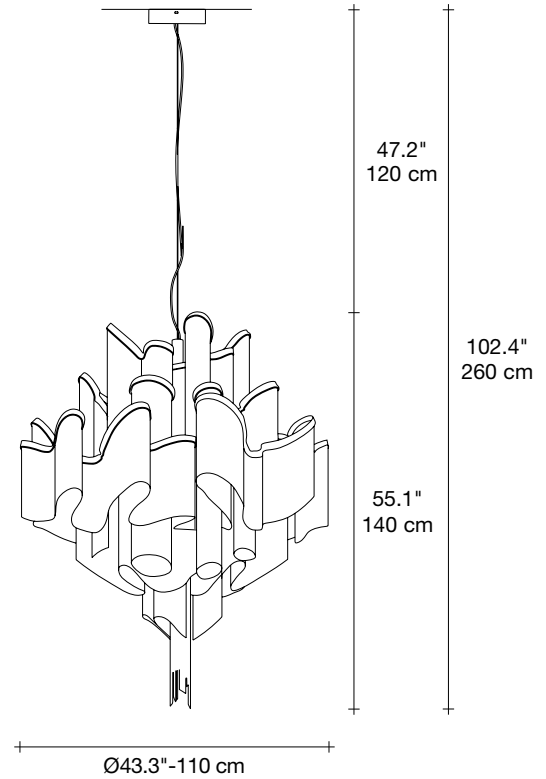

Body

Light source

120V ~ 50/60Hz

LED
20 x 4W E12 dimmable

+

LED
6W GU10 dimmable

dimmable options

all systems