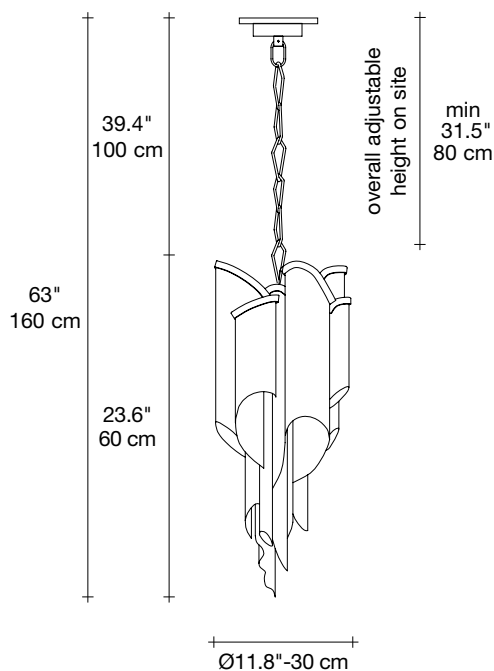

Body

Light source

120V ~ 50/60Hz

LED
4 × 4W G9 dimmable

+

LED
6W GU10 dimmable

dimmable options

all systems