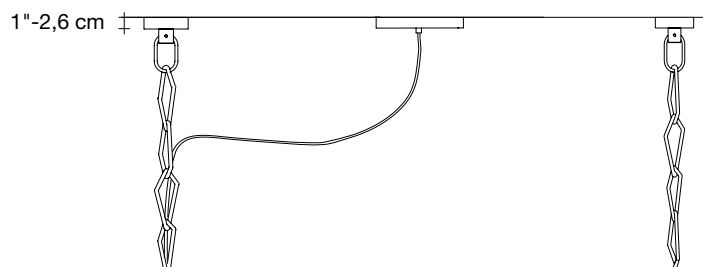

 all systems

Canopy

Ø5.5"-14 cm

1.6"-4 cm

Another stunning design from Christian Lava, Stream is an impressive presence in any room. Like Christian's other work for Terzani, Etoile, Stream's design exploits the physical characteristics of the materials used to envelop a room in a unique, immersive light. Here, over seven kilometers of metal chain appear to flow down from the undulating, plated frame. These cascading tiers project a streaking, yet tranquil, shadow throughout the room. Design Christian Lava.

Light source

120V ~ 50/60Hz

 LED
12 x 4W G9 dimmable

+

 LED
3 x 6W GU10 dimmable

dimmable options

 all systems

Another stunning design from Christian Lava, Stream is an impressive presence in any room. Like Christian's other work for Terzani, Etoile, Stream's design exploits the physical characteristics of the materials used to envelop a room in a unique, immersive light. Here, over seven kilometers of metal chain appear to flow down from the undulating, plated frame. These cascading tiers project a streaking, yet tranquil, shadow throughout the room. Design Christian Lava.