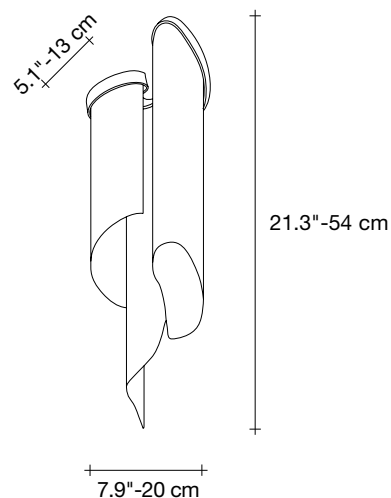

Body

Light source

120V ~ 50/60Hz

LED
2 x 5.5W E12 dimmable

dimmable options

all systems