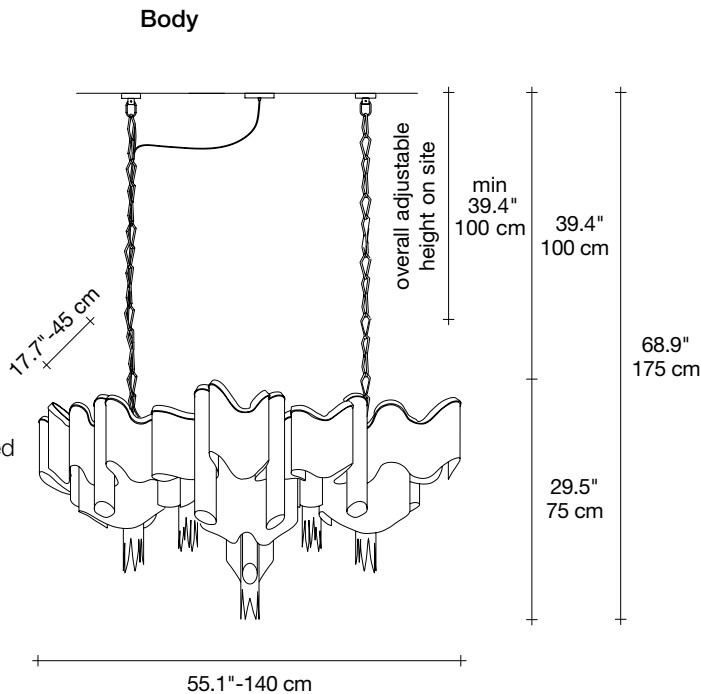

 all systems

Canopy

Ø5.5"-14 cm

1.6"-4 cm

Another stunning design from Christian Lava, Stream is an impressive presence in any room. Like Christian's other work for Terzani, Etoile, Stream's design exploits the physical characteristics of the materials used to envelop a room in a unique, immersive light. Here, over seven kilometers of metal chain appear to flow down from the undulating, plated frame. These cascading tiers project a streaking, yet tranquil, shadow throughout the room. Design Christian Lava.

 all systems

Canopy

Another stunning design from Christian Lava, Stream is an impressive presence in any room. Like Christian's other work for Terzani, Etoile, Stream's design exploits the physical characteristics of the materials used to envelop a room in a unique, immersive light. Here, over seven kilometers of metal chain appear to flow down from the undulating, plated frame. These cascading tiers project a streaking, yet tranquil, shadow throughout the room. Design Christian Lava.

Light source

120V ~ 50/60Hz

 LED
12 x 4W G9 dimmable

+

 LED
3 x 6W GU10 dimmable

dimmable options

 all systems

Another stunning design from Christian Lava, Stream is an impressive presence in any room. Like Christian's other work for Terzani, Etoile, Stream's design exploits the physical characteristics of the materials used to envelop a room in a unique, immersive light. Here, over seven kilometers of metal chain appear to flow down from the undulating, plated frame. These cascading tiers project a streaking, yet tranquil, shadow throughout the room. Design Christian Lava.

 105.8 lbs
48 kg

 189.6 lbs
86 kg

 66.9" x 21.7" x 39"
170 x 55 x 99 cm

Stream, iridescent *light.*

design Christian Lava
terzani.com

TERZANI

Name
Stream
wall sconce

Materials
metal