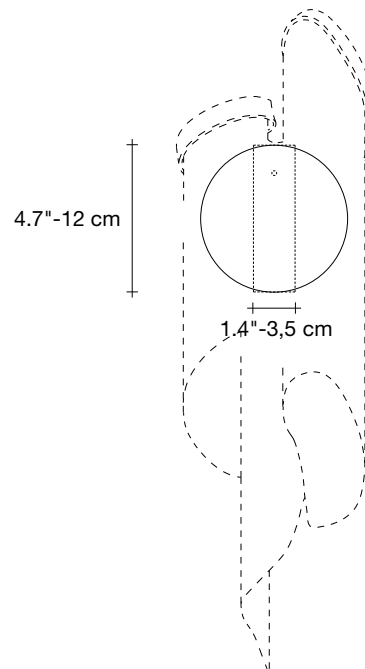

Canopy

Another stunning design from Christian Lava, Stream is an impressive presence in any room. Like Christian's other work for Terzani, Etoile, Stream's design exploits the physical characteristics of the materials used to envelop a room in a unique, immersive light. Here, over seven kilometers of metal chain appear to flow down from the undulating, plated frame. These cascading tiers project a streaking, yet tranquil, shadow throughout the room. Design Christian Lava.