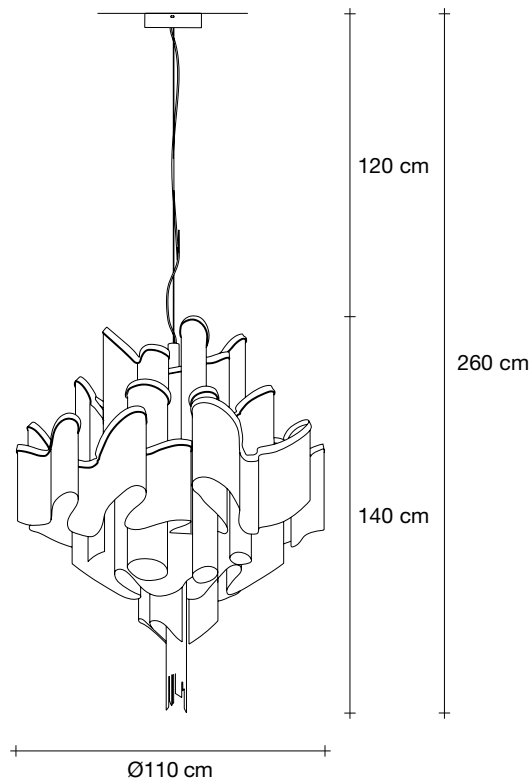

 all systems

Canopy

Ø14 cm

Another stunning design from Christian Lava, Stream is an impressive presence in any room. Like Christian's other work for Terzani, Etoile, Stream's design exploits the physical characteristics of the materials used to envelop a room in a unique, immersive light. Here, over seven kilometers of metal chain appear to flow down from the undulating, plated frame. These cascading tiers project a streaking, yet tranquil, shadow throughout the room. Design Christian Lava.

Overall height not adjustable on site
Optional custom OAH

Body

Light source
230-240V ~ 50/60Hz

-  LED
20 x 4W E14 dimmable
- +
-  LED
5W GU10 dimmable
- dimnable options**
-  all systems

Canopy

Another stunning design from Christian Lava, Stream is an impressive presence in any room. Like Christian's other work for Terzani, Etoile, Stream's design exploits the physical characteristics of the materials used to envelop a room in a unique, immersive light. Here, over seven kilometers of metal chain appear to flow down from the undulating, plated frame. These cascading tiers project a streaking, yet tranquil, shadow throughout the room. Design Christian Lava.

Light source
230-240V ~ 50/60Hz

-  LED
12 x 3,5W G9 dimmable
 - +
 -  LED
3 x 5W GU10 dimmable
- dimmable options**
-  all systems

Another stunning design from Christian Lava, Stream is an impressive presence in any room. Like Christian's other work for Terzani, Etoile, Stream's design exploits the physical characteristics of the materials used to envelop a room in a unique, immersive light. Here, over seven kilometers of metal chain appear to flow down from the undulating, plated frame. These cascading tiers project a streaking, yet tranquil, shadow throughout the room. Design Christian Lava.