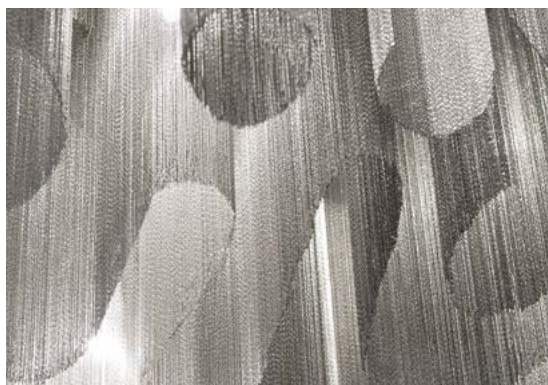

Finishes | Code

- nickel plated
  OJ52S E7 C8
- black nickel plated
  OJ52S E9 C8
- gold plated
  OJ52S L6 C8