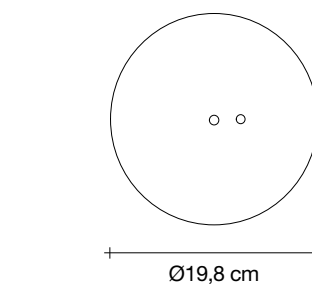

Canopy

Another stunning design from Christian Lava, Stream is an impressive presence in any room. Like Christian's other work for Terzani, Etoile, Stream's design exploits the physical characteristics of the materials used to envelop a room in a unique, immersive light. Here, over seven kilometers of metal chain appear to flow down from the undulating, plated frame. These cascading tiers project a streaking, yet tranquil, shadow throughout the room. Design Christian Lava.