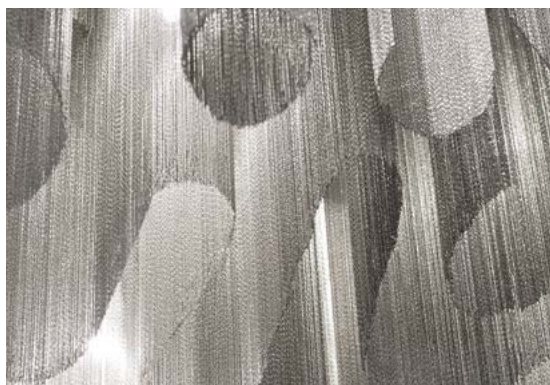

Body

Light source

230-240V ~ 50/60Hz

LED
18 x 4W E14 dimmable

+

LED
5W GU10 dimmable

dimmable options

all systems