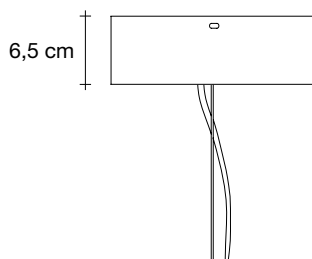

Canopy

Another stunning design from Christian Lava, Stream is an impressive presence in any room. Like Christian's other work for Terzani, Etoile, Stream's design exploits the physical characteristics of the materials used to envelop a room in a unique, immersive light. Here, over seven kilometers of metal chain appear to flow down from the undulating, plated frame. These cascading tiers project a streaking, yet tranquil, shadow throughout the room. Design Christian Lava.