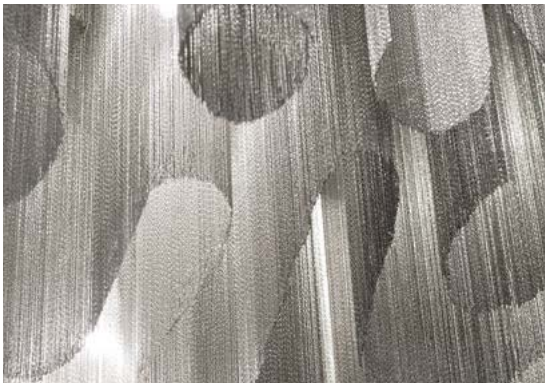

Body

Light source
230-240V ~ 50/60Hz

LED
2 x 6W E14 dimmable

dimmable options

all systems