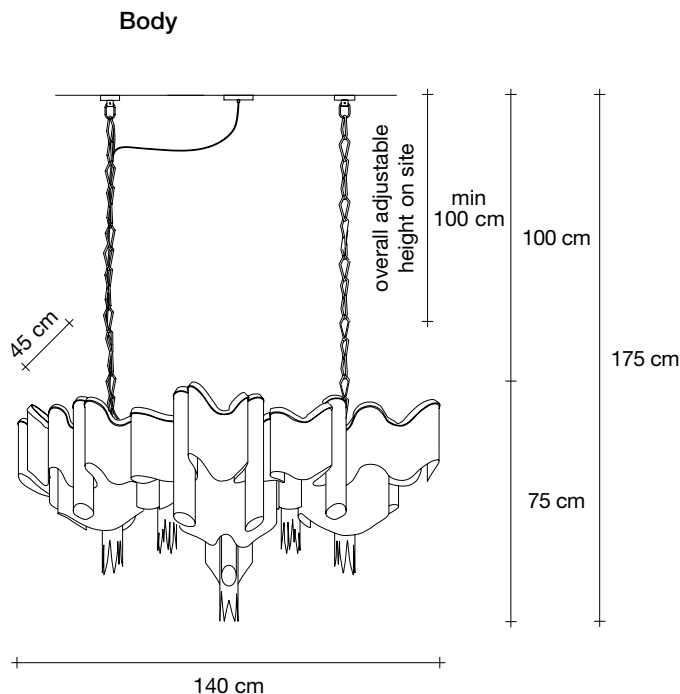

 all systems

Canopy

Ø14 cm

Another stunning design from Christian Lava, Stream is an impressive presence in any room. Like Christian's other work for Terzani, Etoile, Stream's design exploits the physical characteristics of the materials used to envelop a room in a unique, immersive light. Here, over seven kilometers of metal chain appear to flow down from the undulating, plated frame. These cascading tiers project a streaking, yet tranquil, shadow throughout the room. Design Christian Lava.

Overall height not adjustable on site
Optional custom OAH

Body

Light source
230-240V ~ 50/60Hz

-  LED
20 x 4W E14 dimmable
- +
-  LED
5W GU10 dimmable
- dimnable options**
-  all systems

Canopy

Another stunning design from Christian Lava, Stream is an impressive presence in any room. Like Christian's other work for Terzani, Etoile, Stream's design exploits the physical characteristics of the materials used to envelop a room in a unique, immersive light. Here, over seven kilometers of metal chain appear to flow down from the undulating, plated frame. These cascading tiers project a streaking, yet tranquil, shadow throughout the room. Design Christian Lava.

Light source
230-240V ~ 50/60Hz

-  LED
12 x 3,5W G9 dimmable
 - +
 -  LED
3 x 5W GU10 dimmable
- dimmable options**
-  all systems

Another stunning design from Christian Lava, Stream is an impressive presence in any room. Like Christian's other work for Terzani, Etoile, Stream's design exploits the physical characteristics of the materials used to envelop a room in a unique, immersive light. Here, over seven kilometers of metal chain appear to flow down from the undulating, plated frame. These cascading tiers project a streaking, yet tranquil, shadow throughout the room. Design Christian Lava.