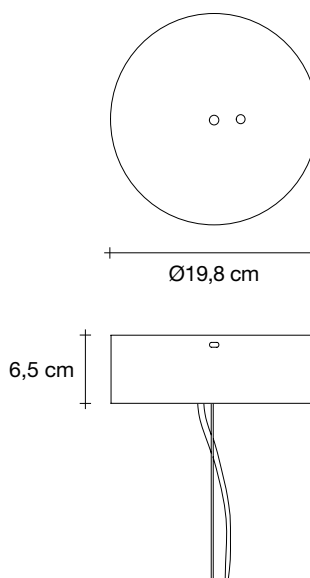

 all systems

Canopy

Ø14 cm

Another stunning design from Christian Lava, Stream is an impressive presence in any room. Like Christian's other work for Terzani, Etoile, Stream's design exploits the physical characteristics of the materials used to envelop a room in a unique, immersive light. Here, over seven kilometers of metal chain appear to flow down from the undulating, plated frame. These cascading tiers project a streaking, yet tranquil, shadow throughout the room. Design Christian Lava.

Overall height not adjustable on site
Optional custom OAH

Body

Light source
230-240V ~ 50/60Hz

-  LED
20 x 4W E14 dimmable
- +
-  LED
5W GU10 dimmable
- dimnable options**
-  all systems

Canopy

Another stunning design from Christian Lava, Stream is an impressive presence in any room. Like Christian's other work for Terzani, Etoile, Stream's design exploits the physical characteristics of the materials used to envelop a room in a unique, immersive light. Here, over seven kilometers of metal chain appear to flow down from the undulating, plated frame. These cascading tiers project a streaking, yet tranquil, shadow throughout the room. Design Christian Lava.

Light source
230-240V ~ 50/60Hz

-  LED
12 x 3,5W G9 dimmable
 - +
 -  LED
3 x 5W GU10 dimmable
- dimmable options**
-  all systems

Another stunning design from Christian Lava, Stream is an impressive presence in any room. Like Christian's other work for Terzani, Etoile, Stream's design exploits the physical characteristics of the materials used to envelop a room in a unique, immersive light. Here, over seven kilometers of metal chain appear to flow down from the undulating, plated frame. These cascading tiers project a streaking, yet tranquil, shadow throughout the room. Design Christian Lava.