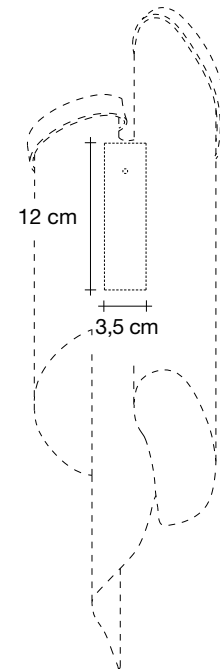

 all systems

Canopy

Ø14 cm

Another stunning design from Christian Lava, Stream is an impressive presence in any room. Like Christian's other work for Terzani, Etoile, Stream's design exploits the physical characteristics of the materials used to envelop a room in a unique, immersive light. Here, over seven kilometers of metal chain appear to flow down from the undulating, plated frame. These cascading tiers project a streaking, yet tranquil, shadow throughout the room. Design Christian Lava.

Light source
230-240V ~ 50/60Hz

-  LED
12 x 3,5W G9 dimmable
 - +
 -  LED
3 x 5W GU10 dimmable
- dimmable options**
-  all systems

Another stunning design from Christian Lava, Stream is an impressive presence in any room. Like Christian's other work for Terzani, Etoile, Stream's design exploits the physical characteristics of the materials used to envelop a room in a unique, immersive light. Here, over seven kilometers of metal chain appear to flow down from the undulating, plated frame. These cascading tiers project a streaking, yet tranquil, shadow throughout the room. Design Christian Lava.

Body

Light source
230-240V ~ 50/60Hz

 LED
2 x 6W E14 dimmable

dimmable options

 all systems

Canopy

Another stunning design from Christian Lava, Stream is an impressive presence in any room. Like Christian's other work for Terzani, Etoile, Stream's design exploits the physical characteristics of the materials used to envelop a room in a unique, immersive light. Here, over seven kilometers of metal chain appear to flow down from the undulating, plated frame. These cascading tiers project a streaking, yet tranquil, shadow throughout the room. Design Christian Lava.