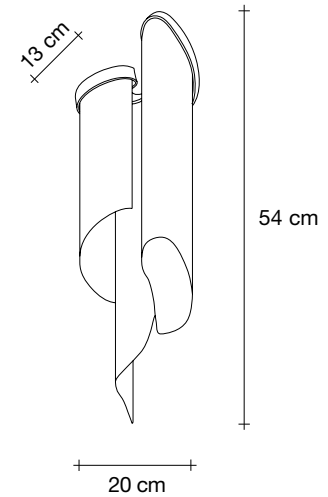

 all systems

Canopy

Ø14 cm

Another stunning design from Christian Lava, Stream is an impressive presence in any room. Like Christian's other work for Terzani, Etoile, Stream's design exploits the physical characteristics of the materials used to envelop a room in a unique, immersive light. Here, over seven kilometers of metal chain appear to flow down from the undulating, plated frame. These cascading tiers project a streaking, yet tranquil, shadow throughout the room. Design Christian Lava.

Light source
230-240V ~ 50/60Hz

-  LED
12 x 3,5W G9 dimmable
 - +
 -  LED
3 x 5W GU10 dimmable
- dimmable options**
-  all systems

Another stunning design from Christian Lava, Stream is an impressive presence in any room. Like Christian's other work for Terzani, Etoile, Stream's design exploits the physical characteristics of the materials used to envelop a room in a unique, immersive light. Here, over seven kilometers of metal chain appear to flow down from the undulating, plated frame. These cascading tiers project a streaking, yet tranquil, shadow throughout the room. Design Christian Lava.

Body

Light source
230-240V ~ 50/60Hz

 LED
2 x 6W E14 dimmable

dimmable options

 all systems

Canopy

Another stunning design from Christian Lava, Stream is an impressive presence in any room. Like Christian's other work for Terzani, Etoile, Stream's design exploits the physical characteristics of the materials used to envelop a room in a unique, immersive light. Here, over seven kilometers of metal chain appear to flow down from the undulating, plated frame. These cascading tiers project a streaking, yet tranquil, shadow throughout the room. Design Christian Lava.