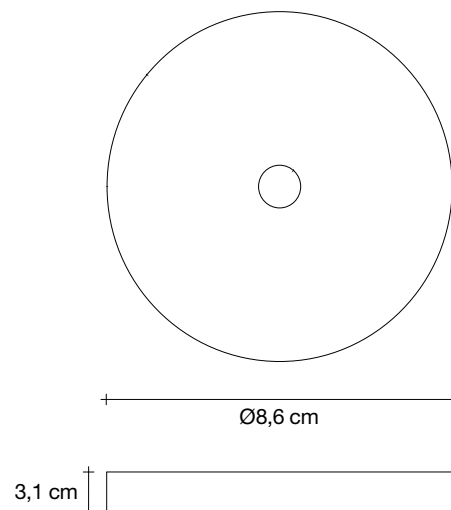

Canopy

Another stunning design from Christian Lava, Stream is an impressive presence in any room. Like Christian's other work for Terzani, Etoile, Stream's design exploits the physical characteristics of the materials used to envelop a room in a unique, immersive light. Here, over seven kilometers of metal chain appear to flow down from the undulating, plated frame. These cascading tiers project a streaking, yet tranquil, shadow throughout the room. Design Christian Lava.