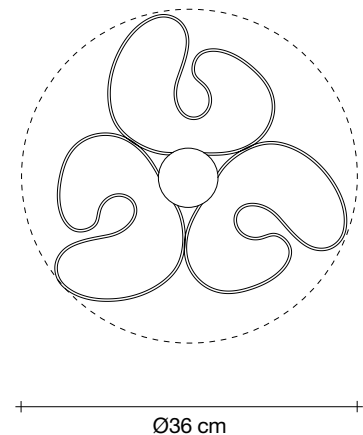

Light source
230-240V ~ 50/60Hz

-  LED
12 x 3,5W G9 dimmable
 - +
 -  LED
3 x 5W GU10 dimmable
- dimmable options**
-  all systems

Another stunning design from Christian Lava, Stream is an impressive presence in any room. Like Christian's other work for Terzani, Etoile, Stream's design exploits the physical characteristics of the materials used to envelop a room in a unique, immersive light. Here, over seven kilometers of metal chain appear to flow down from the undulating, plated frame. These cascading tiers project a streaking, yet tranquil, shadow throughout the room. Design Christian Lava.

Body

Light source
230-240V ~ 50/60Hz

 LED
2 x 6W E14 dimmable

dimmable options

 all systems

Canopy

Another stunning design from Christian Lava, Stream is an impressive presence in any room. Like Christian's other work for Terzani, Etoile, Stream's design exploits the physical characteristics of the materials used to envelop a room in a unique, immersive light. Here, over seven kilometers of metal chain appear to flow down from the undulating, plated frame. These cascading tiers project a streaking, yet tranquil, shadow throughout the room. Design Christian Lava.

Body

Light source
220-240V ~ 50/60Hz

 LED
6 × 6W E14 dimmable

 integrated dimmer

Base

Another stunning design from Christian Lava, Stream is an impressive presence in any room. Like Christian's other work for Terzani, Etoile, Stream's design exploits the physical characteristics of the materials used to envelop a room in a unique, immersive light. Here, over seven kilometers of metal chain appear to flow down from the undulating, plated frame. These cascading tiers project a streaking, yet tranquil, shadow throughout the room. Design Christian Lava.