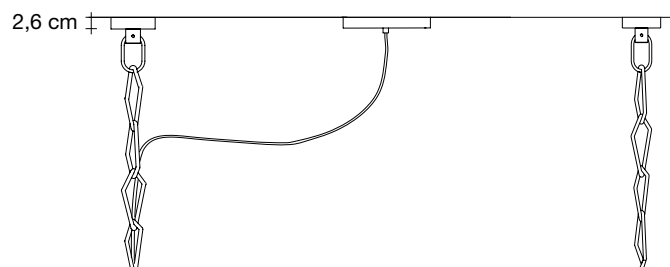

 all systems

Canopy

Ø14 cm

Another stunning design from Christian Lava, Stream is an impressive presence in any room. Like Christian's other work for Terzani, Etoile, Stream's design exploits the physical characteristics of the materials used to envelop a room in a unique, immersive light. Here, over seven kilometers of metal chain appear to flow down from the undulating, plated frame. These cascading tiers project a streaking, yet tranquil, shadow throughout the room. Design Christian Lava.

Overall height not adjustable on site
Optional custom OAH

Body

Light source
230-240V ~ 50/60Hz

-  LED
20 x 4W E14 dimmable
- +
-  LED
5W GU10 dimmable
- dimnable options**
-  all systems

Canopy

Another stunning design from Christian Lava, Stream is an impressive presence in any room. Like Christian's other work for Terzani, Etoile, Stream's design exploits the physical characteristics of the materials used to envelop a room in a unique, immersive light. Here, over seven kilometers of metal chain appear to flow down from the undulating, plated frame. These cascading tiers project a streaking, yet tranquil, shadow throughout the room. Design Christian Lava.

Light source
230-240V ~ 50/60Hz

-  LED
12 x 3,5W G9 dimmable
 - +
 -  LED
3 x 5W GU10 dimmable
- dimmable options**
-  all systems

Another stunning design from Christian Lava, Stream is an impressive presence in any room. Like Christian's other work for Terzani, Etoile, Stream's design exploits the physical characteristics of the materials used to envelop a room in a unique, immersive light. Here, over seven kilometers of metal chain appear to flow down from the undulating, plated frame. These cascading tiers project a streaking, yet tranquil, shadow throughout the room. Design Christian Lava.