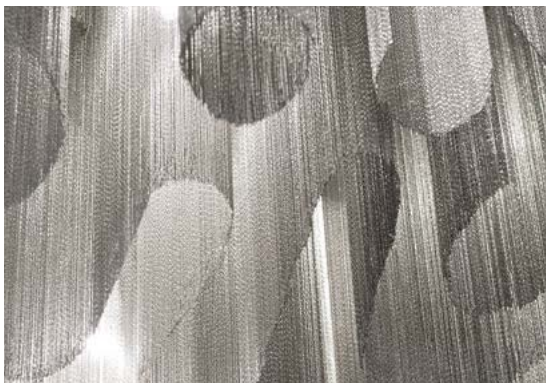

Light source

230-240V ~ 50/60Hz

LED
8 × 3,5W G9 dimmable

+

LED
5W GU10 dimmable

dimmable options

all systems