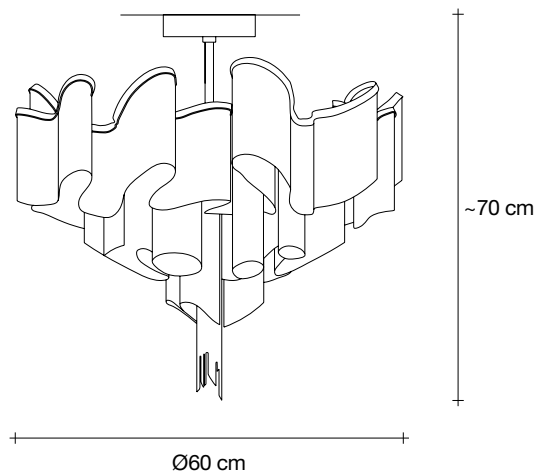

Another stunning design from Christian Lava, Stream is an impressive presence in any room. Like Christian's other work for Terzani, Etoile, Stream's design exploits the physical characteristics of the materials used to envelop a room in a unique, immersive light. Here, over seven kilometers of metal chain appear to flow down from the undulating, plated frame. These cascading tiers project a streaking, yet tranquil, shadow throughout the room. Design Christian Lava.

Body

Overall height not adjustable on site
Optional custom OAH

Light source

230-240V ~ 50/60Hz

 LED
8 × 3,5W G9 dimmable

+

 LED
5W GU10 dimmable

dimmable options

 all systems

Canopy

Ø14 cm

Another stunning design from Christian Lava, Stream is an impressive presence in any room. Like Christian's other work for Terzani, Etoile, Stream's design exploits the physical characteristics of the materials used to envelop a room in a unique, immersive light. Here, over seven kilometers of metal chain appear to flow down from the undulating, plated frame. These cascading tiers project a streaking, yet tranquil, shadow throughout the room. Design Christian Lava.

Overall height not adjustable on site
Optional custom OAH

Body

Light source
230-240V ~ 50/60Hz

-  LED
20 x 4W E14 dimmable
- +
-  LED
5W GU10 dimmable
- dimnable options**
-  all systems

Canopy

Another stunning design from Christian Lava, Stream is an impressive presence in any room. Like Christian's other work for Terzani, Etoile, Stream's design exploits the physical characteristics of the materials used to envelop a room in a unique, immersive light. Here, over seven kilometers of metal chain appear to flow down from the undulating, plated frame. These cascading tiers project a streaking, yet tranquil, shadow throughout the room. Design Christian Lava.