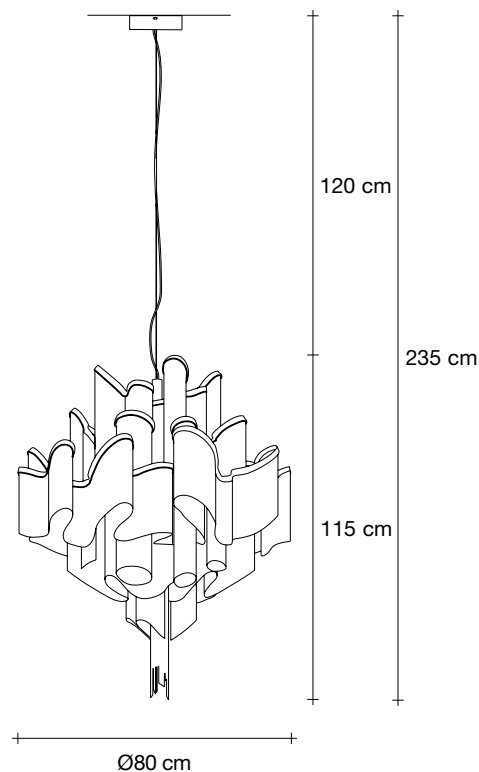

Body

Light source

230-240V ~ 50/60Hz

LED
18 x 4W E14 dimmable

+

LED
5W GU10 dimmable

dimmable options

all systems