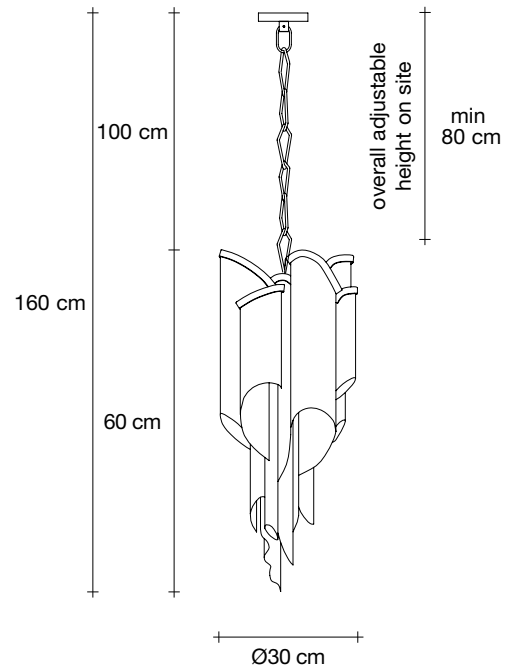

Body

Light source
230-240V ~ 50/60Hz

LED
4 × 3,5W G9 dimmable

+

LED
5W GU10 dimmable

dimmable options

all systems