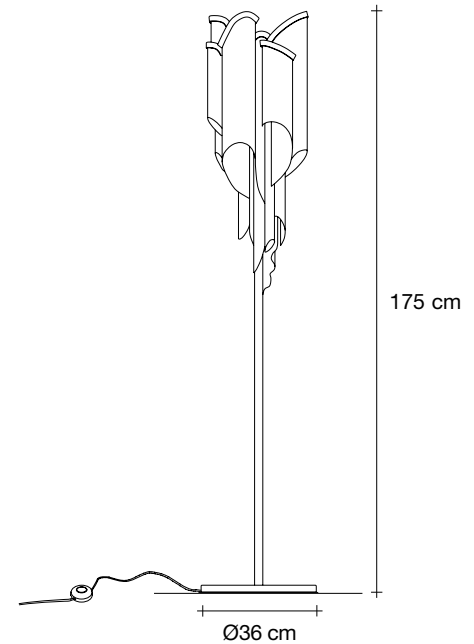

Body

Light source
220-240V ~ 50/60Hz

LED
6 × 6W E14 dimmable

integrated dimmer