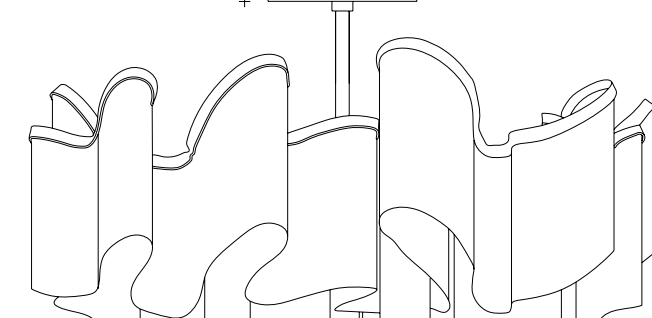

Another stunning design from Christian Lava, Stream is an impressive presence in any room. Like Christian's other work for Terzani, Etoile, Stream's design exploits the physical characteristics of the materials used to envelop a room in a unique, immersive light. Here, over seven kilometers of metal chain appear to flow down from the undulating, plated frame. These cascading tiers project a streaking, yet tranquil, shadow throughout the room. Design Christian Lava.

 all systems

Canopy

Ø14 cm

Another stunning design from Christian Lava, Stream is an impressive presence in any room. Like Christian's other work for Terzani, Etoile, Stream's design exploits the physical characteristics of the materials used to envelop a room in a unique, immersive light. Here, over seven kilometers of metal chain appear to flow down from the undulating, plated frame. These cascading tiers project a streaking, yet tranquil, shadow throughout the room. Design Christian Lava.

 all systems

Canopy

Another stunning design from Christian Lava, Stream is an impressive presence in any room. Like Christian's other work for Terzani, Etoile, Stream's design exploits the physical characteristics of the materials used to envelop a room in a unique, immersive light. Here, over seven kilometers of metal chain appear to flow down from the undulating, plated frame. These cascading tiers project a streaking, yet tranquil, shadow throughout the room. Design Christian Lava.