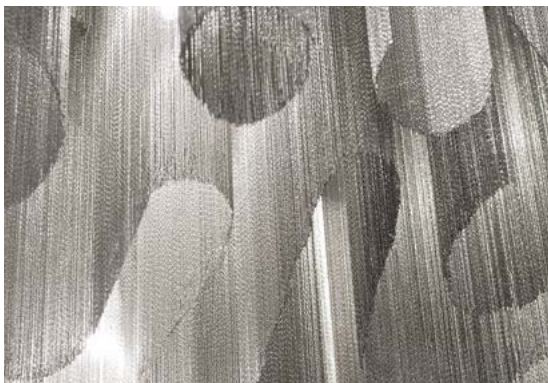

Body

Light source
230-240V ~ 50/60Hz

- LED
  20 x 4W E14 dimmable
- +
- LED
  5W GU10 dimmable
- **dimnable options**
- all systems