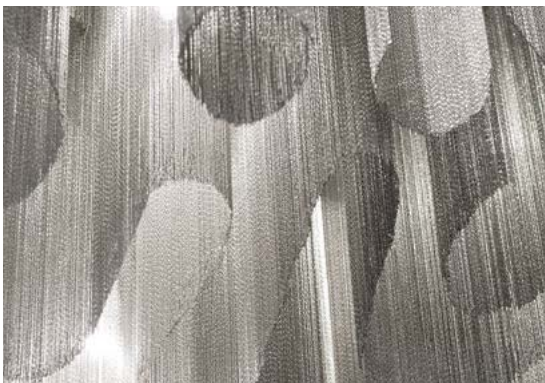

Body

Light source
230-240V ~ 50/60Hz

LED
4 × 3,5W G9 dimmable

+

LED
5W GU10 dimmable

dimmable options

all systems