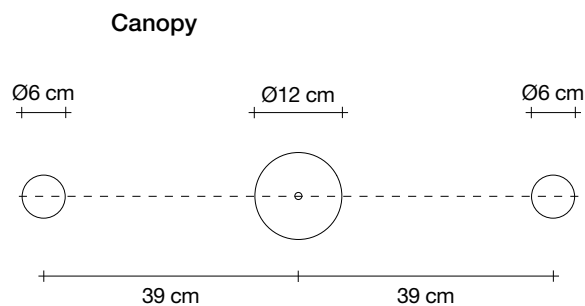

Light source
230-240V ~ 50/60Hz

1. LED
     12 x 3,5W G9 dimmable
   - +
   - LED
     3 x 5W GU10 dimmable
2. **dimmable options**
3. all systems