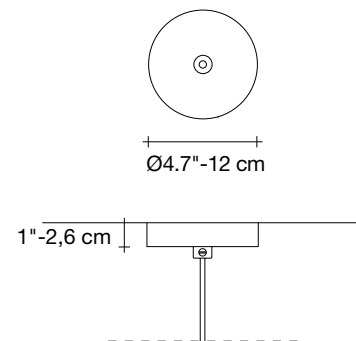

Etoile's intricate network of intersecting nickel lines recalls constellations in a clear night sky. Strategically placed bulbs cast a starry light, twinkling as viewers move around the pendant. By projecting these complex patterns throughout the room, Etoile casts a heavenly glow in any space. Design Christian Lava.