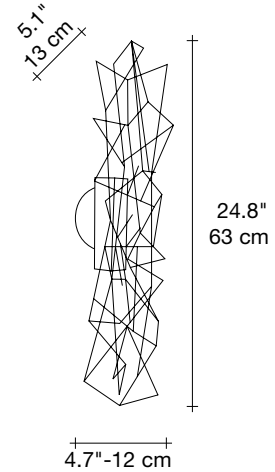

Light source options

120V ~ 50/60Hz

XENON
6 × 10W G4 12V

or

LED
6 × 2W G4 12V

dimnable options

ELV

Canopy |