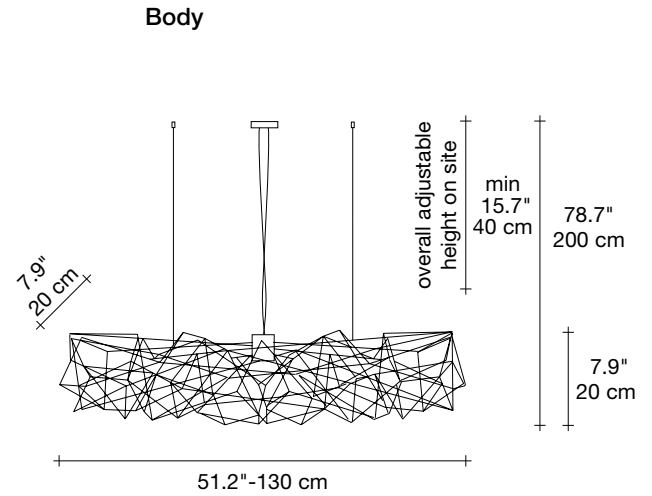

Light source options

120V ~ 50/60Hz

XENON
8 x 20W G4 12V

or

LED
8 x 2W G4 12V

dimnable options

IGBT
TRIAC