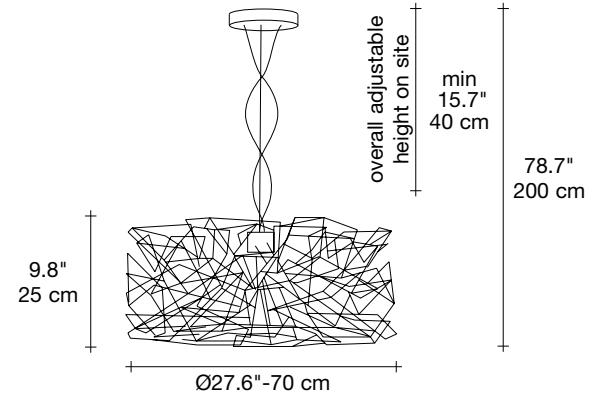

Body

Light source options

120V ~ 50/60Hz

XENON
8 × 10W G4 12V
8 × 20W G4 12V

or

LED
16 × 2W G4 12V

dimmable with

IGBT