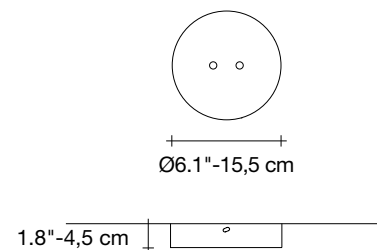

Canopy

Etoile's intricate network of intersecting nickel lines recalls constellations in a clear night sky. Strategically placed bulbs cast a starry light, twinkling as viewers move around the pendant. By projecting these complex patterns throughout the room, Etoile casts a heavenly glow in any space. Design Christian Lava.