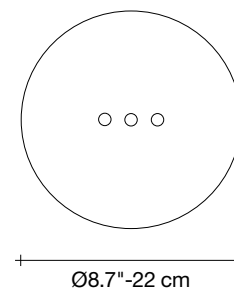

Canopy

Etoile's intricate network of intersecting nickel lines recalls constellations in a clear night sky. Strategically placed bulbs cast a starry light, twinkling as viewers move around the pendant. By projecting these complex patterns throughout the room, Etoile casts a heavenly glow in any space. Design Christian Lava.

lbs 35.3

kg 16

lbs 44.1

kg 20

32.7" × 31.5" × 17.1"

83 × 80 × 43,5 cm