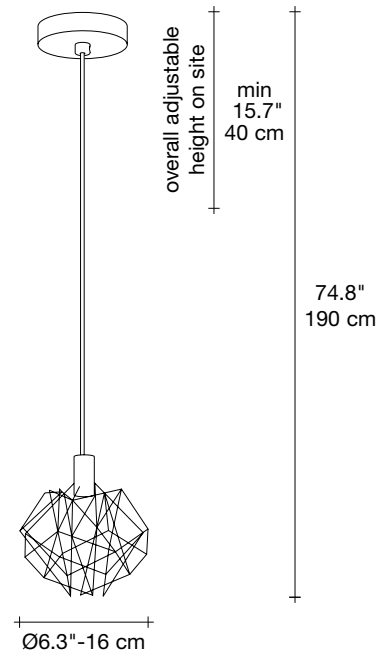

Etoile, twinkling in an *indoor sky*.

design Christian Lava
terzani.com

TERZANI

Name
Etoile
pendant light

Materials
metal

Finishes | Code

nickel plated
OP05S E7 C8

Body

Etoile, twinkling in an *indoor sky*.

design Christian Lava
terzani.com

TERZANI

Name
Etoile
linear chandelier

Materials
metal

Finishes | Code
 nickel plated
OP04S E7 C8

Light source options

120V ~ 50/60Hz

lbs 35.3

kg 16

lbs 44.1

kg 20

32.7" × 31.5" × 17.1"

83 × 80 × 43,5 cm

Etoile, twinkling in an *indoor sky*.

design Christian Lava
terzani.com