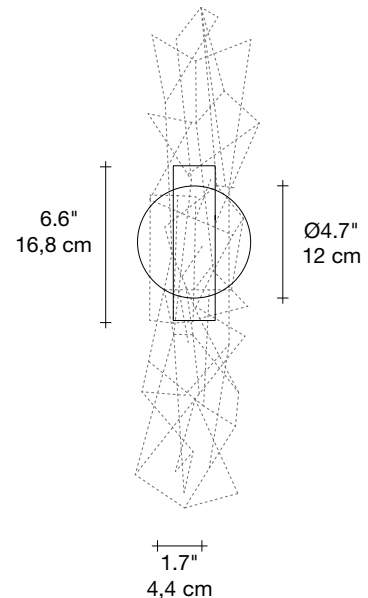

lbs 35.3

kg 16

lbs 44.1

kg 20

32.7" × 31.5" × 17.1"

83 × 80 × 43,5 cm

Etoile, twinkling in an *indoor sky*.

design Christian Lava
terzani.com

XENON
6 × 10W G4 12V

or

LED
6 × 2W G4 12V

dimnable options

ELV

Canopy |

Etoile's intricate network of intersecting nickel lines recalls constellations in a clear night sky. Strategically placed bulbs cast a starry light, twinkling as viewers move around the pendant. By projecting these complex patterns throughout the room, Etoile casts a heavenly glow in any space. Design Christian Lava.