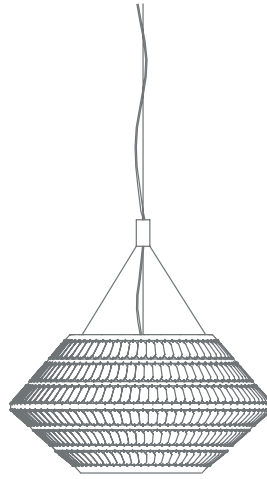

160cm - 99.4"

30cm - 11.8"

Ø67cm - 26.4"

Q20S

166cm - 103.2"

24cm - 9.5"

Ø54cm - 21.3"

Q21S

WHITE
STAINLESS STEEL

WHITE
GOLD

BLACK
GOLD

RECOMMENDED BULB

Q20S Q21S

230V

E27 LED
globe

8W