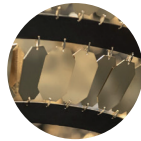

160cm - 99.4"

30cm - 11.8"

Ø67cm - 26.4"

Q20S

166cm - 103.2"

24cm - 9.5"

Ø54cm - 21.3"

Q21S

WHITE
STAINLESS STEEL

WHITE
GOLD

BLACK
GOLD

RECOMMENDED BULB

Q20S Q21S

230V

E27 LED
globe

8W