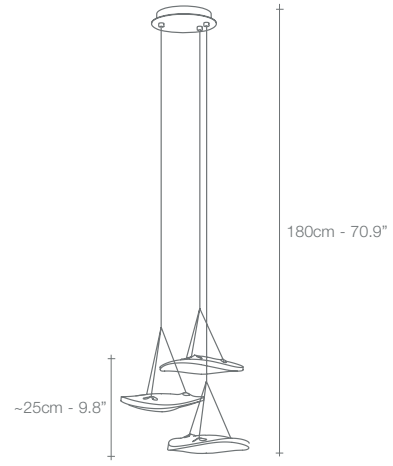

K011

K012

K031

CLEAR CRYSTAL

	INTEGRATED LED	K011	K012	K031
230V	 LED 3000K	1,5W 105lm	1,5W 105lm	3x1,5W 320lm
	Dimmer	no	no	1-10V
120V	 LED 3000K	1,5W 105lm	1,5W 105lm	3x1,5W 320lm
	Dimmer	no	no	1-10V

2700K LED integrated on request