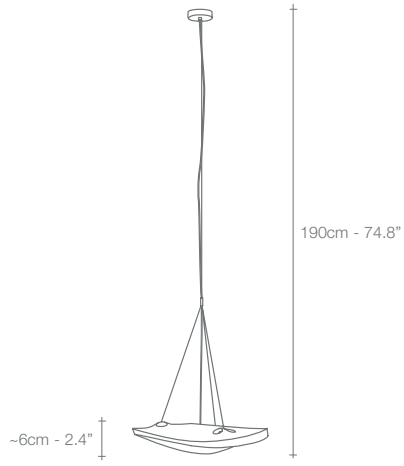

K011

K012

K031

CLEAR CRYSTAL

	INTEGRATED LED	K011	K012	K031
230V	 LED 3000K	1,5W 105lm	1,5W 105lm	3x1,5W 320lm
	Dimmer	no	no	1-10V
120V	 LED 3000K	1,5W 105lm	1,5W 105lm	3x1,5W 320lm
	Dimmer	no	no	1-10V

2700K LED integrated on request