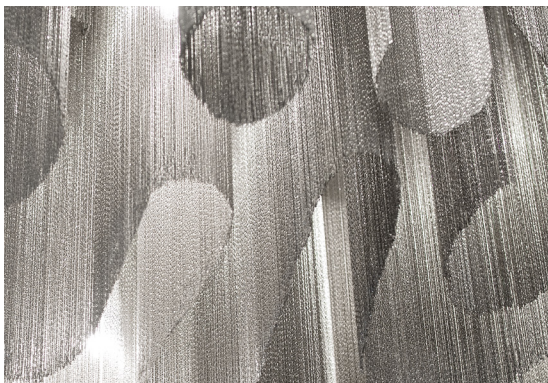

Stream, iridescent *light.*

design Christian Lava
terzani.com

TERZANI
LA LUCE PENSATA

Name
Stream
floor lamp

Materials
metal

Finishes | Code

-  nickel plated
OJ65P E7 C8
-  black nickel plated
OJ65P E9 C8
-  gold plated
OJ65P L6 C8

Body

Light source

120V ~ 50/60Hz

 LED
6 x 5.5W E12 dimmable

 integrated dimmer

Base

A stunning design from Christian Lava, Stream is an impressive presence in any room. Stream's design exploits the physical characteristics of the materials used to envelop a room in a unique, immersive light. Here, over 7 kilometers of metal chain appear to flow down from the undulating, nickel plated frame. These cascading tiers project a streaking, yet tranquil, shadow throughout the room. Design Christian Lava.