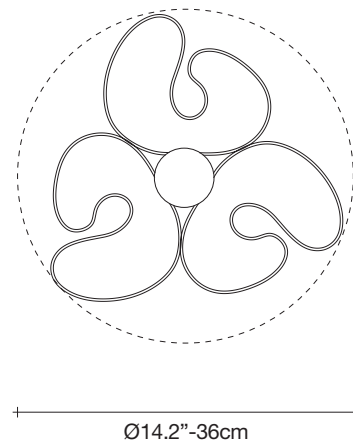

Stream, iridescent *light.*

design Christian Lava
terzani.com

TERZANI
LA LUCE PENSATA

Name
Stream
floor lamp

Materials
metal

Finishes | Code

-  nickel plated
OJ65P E7 C8
-  black nickel plated
OJ65P E9 C8
-  gold plated
OJ65P L6 C8

Body

Light source

120V ~ 50/60Hz

 LED
6 x 5.5W E12 dimmable

 integrated dimmer

Base

A stunning design from Christian Lava, Stream is an impressive presence in any room. Stream's design exploits the physical characteristics of the materials used to envelop a room in a unique, immersive light. Here, over 7 kilometers of metal chain appear to flow down from the undulating, nickel plated frame. These cascading tiers project a streaking, yet tranquil, shadow throughout the room. Design Christian Lava.