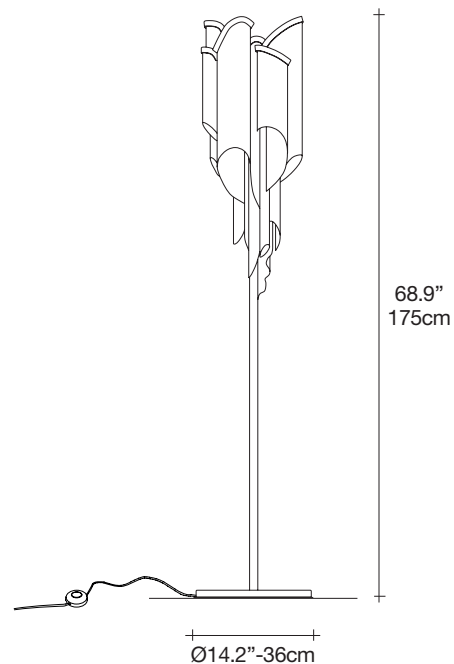

Stream, iridescent *light.*

design Christian Lava
terzani.com

TERZANI
LA LUCE PENSATA

Name
Stream
floor lamp

Materials
metal

Finishes | Code

-  nickel plated
OJ65P E7 C8
-  black nickel plated
OJ65P E9 C8
-  gold plated
OJ65P L6 C8

Body

Light source

120V ~ 50/60Hz

 LED
6 x 5.5W E12 dimmable

 integrated dimmer

Base

A stunning design from Christian Lava, Stream is an impressive presence in any room. Stream's design exploits the physical characteristics of the materials used to envelop a room in a unique, immersive light. Here, over 7 kilometers of metal chain appear to flow down from the undulating, nickel plated frame. These cascading tiers project a streaking, yet tranquil, shadow throughout the room. Design Christian Lava.