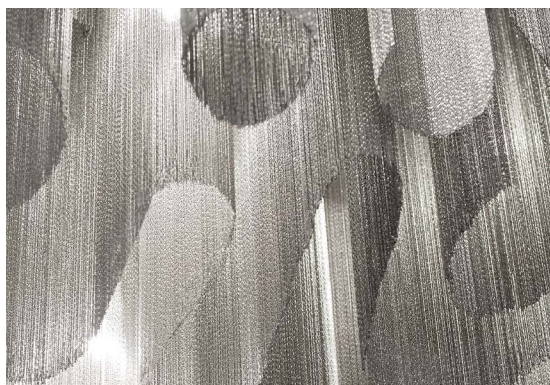

Stream, iridescent *light.*

design Christian Lava
terzani.com

Product Name
Stream
linear chandelier

Materials
metal

Finishes | Code

-  nickel
OJ52S E7 C8
-  black nickel
OJ52S E9 C8
-  gold
OJ52S L6 C8

Recommended Light

120V ~ 50/60Hz

LED
12 x 4W G9

+

LED
3 x 6W GU10

dimmable with

all systems

A stunning design from Christian Lava, Stream is an impressive presence in any room. Stream's design exploits the physical characteristics of the materials used to envelop a room in a unique, immersive light. Here, over 7 kilometers of metal chain appear to flow down from the undulating, nickel plated frame. These cascading tiers project a streaking, yet tranquil, shadow throughout the room. Design Christian Lava.