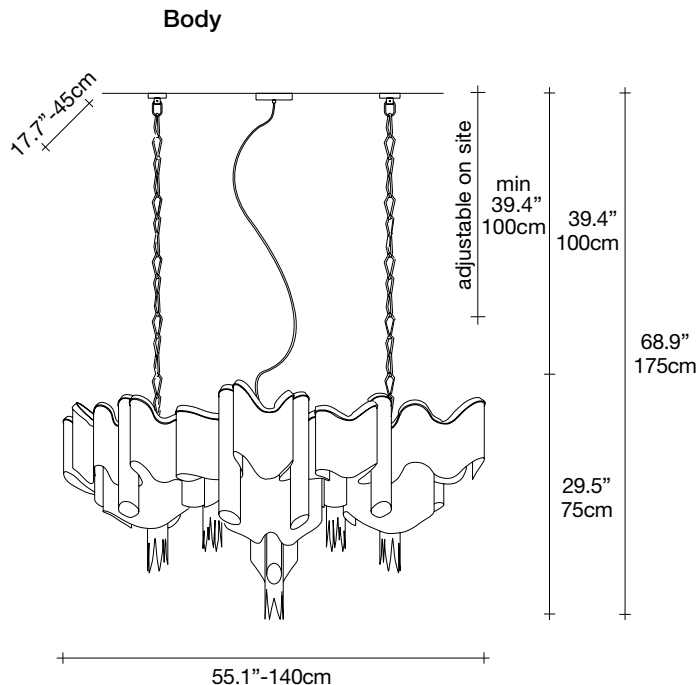

Stream, iridescent *light.*

design Christian Lava
terzani.com

Product Name
Stream
linear chandelier

Materials
metal

Finishes | Code

-  nickel
OJ52S E7 C8
-  black nickel
OJ52S E9 C8
-  gold
OJ52S L6 C8

Recommended Light

120V ~ 50/60Hz

LED
12 x 4W G9

+

LED
3 x 6W GU10

dimmable with

all systems

A stunning design from Christian Lava, Stream is an impressive presence in any room. Stream's design exploits the physical characteristics of the materials used to envelop a room in a unique, immersive light. Here, over 7 kilometers of metal chain appear to flow down from the undulating, nickel plated frame. These cascading tiers project a streaking, yet tranquil, shadow throughout the room. Design Christian Lava.

-  lbs 105.8
-  lbs 189.6
-  66.9" x 21.7" x 39"
-  kg 48
-  kg 86
-  170 x 55 x 99 cm