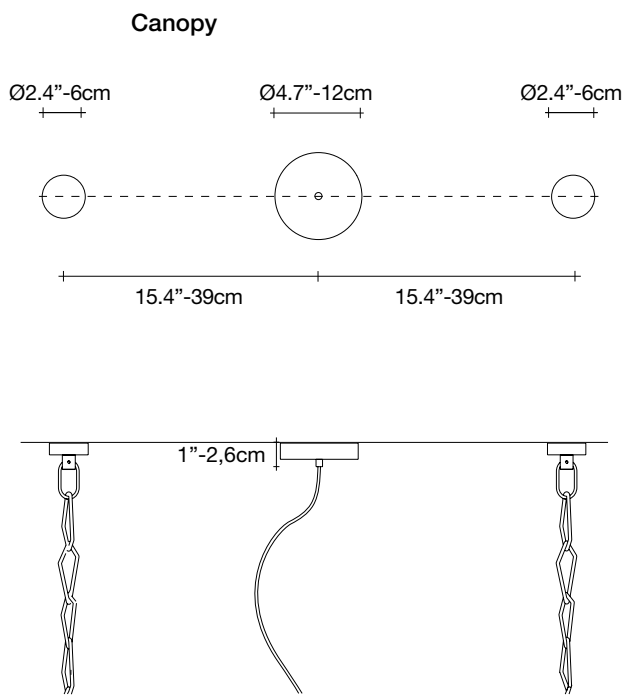

Stream, iridescent *light.*

design Christian Lava
terzani.com

Product Name
Stream
linear chandelier

Materials
metal

Finishes | Code

-  nickel
OJ52S E7 C8
-  black nickel
OJ52S E9 C8
-  gold
OJ52S L6 C8

Recommended Light

120V ~ 50/60Hz

LED
12 x 4W G9

+

LED
3 x 6W GU10

dimmable with

all systems

A stunning design from Christian Lava, Stream is an impressive presence in any room. Stream's design exploits the physical characteristics of the materials used to envelop a room in a unique, immersive light. Here, over 7 kilometers of metal chain appear to flow down from the undulating, nickel plated frame. These cascading tiers project a streaking, yet tranquil, shadow throughout the room. Design Christian Lava.

-  lbs 105.8
-  lbs 189.6
-  66.9" x 21.7" x 39"
-  kg 48
-  kg 86
-  170 x 55 x 99 cm