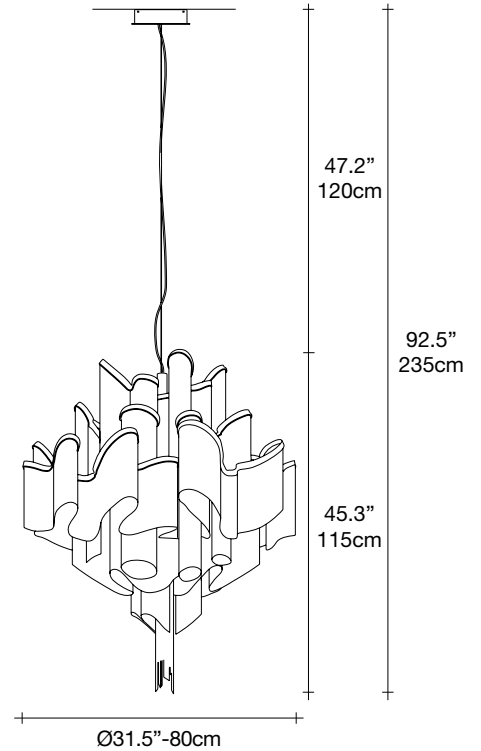

Stream, iridescent *light.*

design Christian Lava
terzani.com

TERZANI
LA LUCE PENSATA

Product Name

Stream
small chandelier

Materials

metal

Finishes | Code

-  nickel
OJ51S E7 C8
-  black nickel
OJ51S E9 C8
-  gold
OJ51S L6 C8

Overall height not adjustable on site
Optional custom OAH

Body

Recommended Light

120V ~ 50/60Hz

+

dimmable with

Canopy

A stunning design from Christian Lava, Stream is an impressive presence in any room. Stream's design exploits the physical characteristics of the materials used to envelop a room in a unique, immersive light. Here, over 7 kilometers of metal chain appear to flow down from the undulating, nickel plated frame. These cascading tiers project a streaking, yet tranquil, shadow throughout the room. Design Christian Lava.