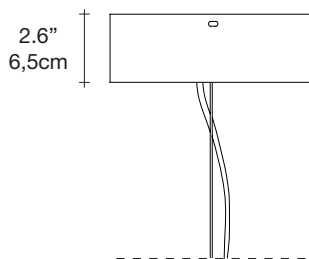

Stream, iridescent *light.*

design Christian Lava
terzani.com

TERZANI
LA LUCE PENSATA

Name
Stream
small chandelier

Materials
metal

Finishes | Code

-  nickel plated
OJ51S E7 C8
-  black nickel plated
OJ51S E9 C8
-  gold plated
OJ51S L6 C8

Overall height not adjustable on site
Optional custom OAH

Body

Light source

120V ~ 50/60Hz

 LED
18 x 4W E12 dimmable

+

 LED
6W GU10 dimmable

dimmable options

 all systems

Canopy

A stunning design from Christian Lava, Stream is an impressive presence in any room. Stream's design exploits the physical characteristics of the materials used to envelop a room in a unique, immersive light. Here, over 7 kilometers of metal chain appear to flow down from the undulating, nickel plated frame. These cascading tiers project a streaking, yet tranquil, shadow throughout the room. Design Christian Lava.