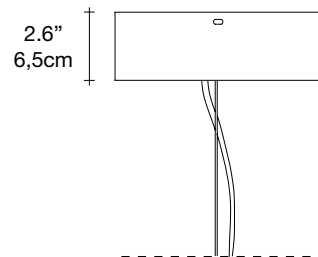

-  nickel
OJ51S E7 C8
-  black nickel
OJ51S E9 C8
-  gold
OJ51S L6 C8

Overall height not adjustable on site
Optional custom OAH

Body

Recommended Light

120V ~ 50/60Hz

+

dimmable with

Canopy

A stunning design from Christian Lava, Stream is an impressive presence in any room. Stream's design exploits the physical characteristics of the materials used to envelop a room in a unique, immersive light. Here, over 7 kilometers of metal chain appear to flow down from the undulating, nickel plated frame. These cascading tiers project a streaking, yet tranquil, shadow throughout the room. Design Christian Lava.