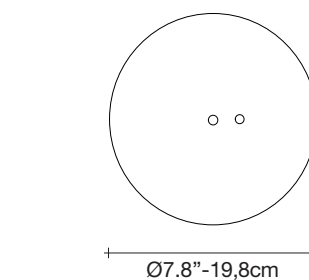

Overall height not adjustable on site
Optional custom OAH

Body

Light source

120V ~ 50/60Hz

 LED
18 x 4W E12 dimmable

+

 LED
6W GU10 dimmable

dimmable options

 all systems

Canopy

A stunning design from Christian Lava, Stream is an impressive presence in any room. Stream's design exploits the physical characteristics of the materials used to envelop a room in a unique, immersive light. Here, over 7 kilometers of metal chain appear to flow down from the undulating, nickel plated frame. These cascading tiers project a streaking, yet tranquil, shadow throughout the room. Design Christian Lava.