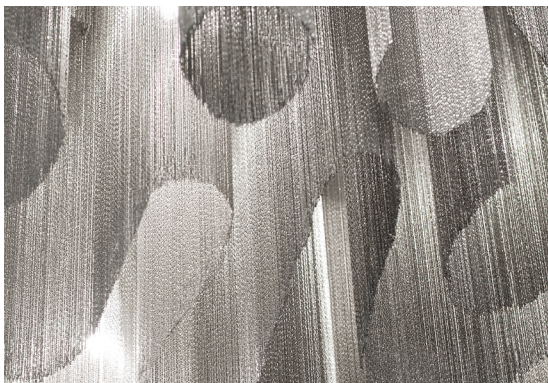

Stream, iridescent *light.*

design Christian Lava
terzani.com

TERZANI
LA LUCE PENSATA

Name
Stream
small chandelier

Materials
metal

Finishes | Code

-  nickel plated
OJ51S E7 C8
-  black nickel plated
OJ51S E9 C8
-  gold plated
OJ51S L6 C8

Overall height not adjustable on site
Optional custom OAH

Body

Light source

120V ~ 50/60Hz

 LED
18 x 4W E12 dimmable

+

 LED
6W GU10 dimmable

dimmable options

 all systems

Canopy

A stunning design from Christian Lava, Stream is an impressive presence in any room. Stream's design exploits the physical characteristics of the materials used to envelop a room in a unique, immersive light. Here, over 7 kilometers of metal chain appear to flow down from the undulating, nickel plated frame. These cascading tiers project a streaking, yet tranquil, shadow throughout the room. Design Christian Lava.