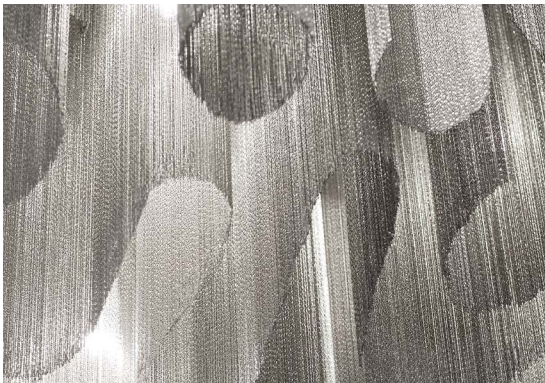

Stream, iridescent *light.*

design Christian Lava
terzani.com

TERZANI
LA LUCE PENSATA

Product Name

Stream
small chandelier

Materials

metal

Finishes | Code

-  nickel
OJ51S E7 C8
-  black nickel
OJ51S E9 C8
-  gold
OJ51S L6 C8

Overall height not adjustable on site
Optional custom OAH

Body

Recommended Light

120V ~ 50/60Hz

+

dimmable with

Canopy

A stunning design from Christian Lava, Stream is an impressive presence in any room. Stream's design exploits the physical characteristics of the materials used to envelop a room in a unique, immersive light. Here, over 7 kilometers of metal chain appear to flow down from the undulating, nickel plated frame. These cascading tiers project a streaking, yet tranquil, shadow throughout the room. Design Christian Lava.