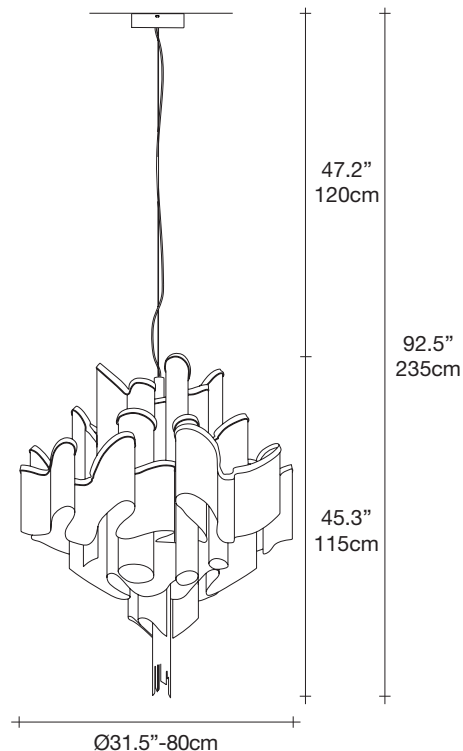

Stream, iridescent *light.*

design Christian Lava
terzani.com

TERZANI
LA LUCE PENSATA

Name
Stream
small chandelier

Materials
metal

Finishes | Code

-  nickel plated
OJ51S E7 C8
-  black nickel plated
OJ51S E9 C8
-  gold plated
OJ51S L6 C8

Overall height not adjustable on site
Optional custom OAH

Body

Light source

120V ~ 50/60Hz

 LED
18 x 4W E12 dimmable

+

 LED
6W GU10 dimmable

dimmable options

 all systems

Canopy

A stunning design from Christian Lava, Stream is an impressive presence in any room. Stream's design exploits the physical characteristics of the materials used to envelop a room in a unique, immersive light. Here, over 7 kilometers of metal chain appear to flow down from the undulating, nickel plated frame. These cascading tiers project a streaking, yet tranquil, shadow throughout the room. Design Christian Lava.