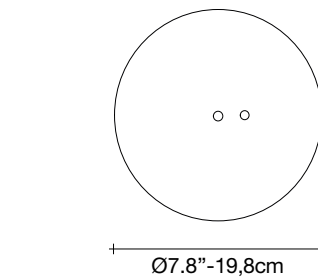

-  nickel
OJ51S E7 C8
-  black nickel
OJ51S E9 C8
-  gold
OJ51S L6 C8

Overall height not adjustable on site
Optional custom OAH

Body

Recommended Light

120V ~ 50/60Hz

+

dimmable with

Canopy

A stunning design from Christian Lava, Stream is an impressive presence in any room. Stream's design exploits the physical characteristics of the materials used to envelop a room in a unique, immersive light. Here, over 7 kilometers of metal chain appear to flow down from the undulating, nickel plated frame. These cascading tiers project a streaking, yet tranquil, shadow throughout the room. Design Christian Lava.