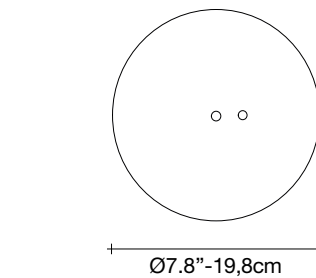

Overall height not adjustable on site  
Optional custom OAH

**Body**

**Recommended Light**

120V ~ 50/60Hz

 LED  
20 x 4W E12

+

 LED  
6W GU10

dimmable with

 all systems

**Canopy**

A stunning design from Christian Lava, Stream is an impressive presence in any room. Stream's design exploits the physical characteristics of the materials used to envelop a room in a unique, immersive light. Here, over 7 kilometers of metal chain appear to flow down from the undulating, nickel plated frame. These cascading tiers project a streaking, yet tranquil, shadow throughout the room. Design Christian Lava.