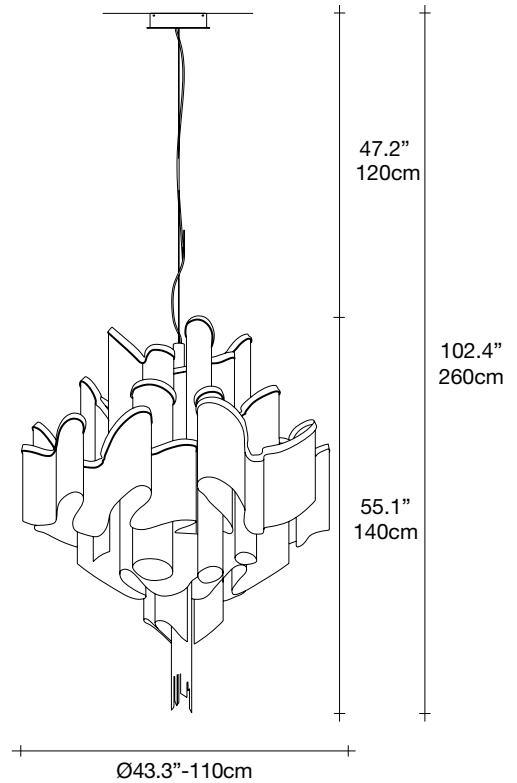

# Stream, iridescent *light.*

design Christian Lava  
terzani.com

**Product Name**  
Stream  
large chandelier

**Materials**  
metal

**Finishes | Code**

-  nickel  
OJ50S E7 C8
-  black nickel  
OJ50S E9 C8
-  gold  
OJ50S L6 C8

Overall height not adjustable on site  
Optional custom OAH

**Body**

**Recommended Light**

120V ~ 50/60Hz

 LED  
20 x 4W E12

+

 LED  
6W GU10

dimmable with

 all systems

**Canopy**

A stunning design from Christian Lava, Stream is an impressive presence in any room. Stream's design exploits the physical characteristics of the materials used to envelop a room in a unique, immersive light. Here, over 7 kilometers of metal chain appear to flow down from the undulating, nickel plated frame. These cascading tiers project a streaking, yet tranquil, shadow throughout the room. Design Christian Lava.