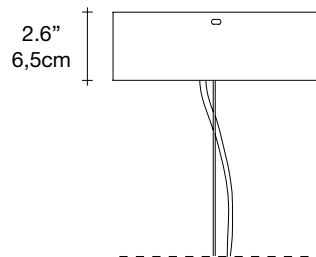

# Stream, iridescent *light.*

design Christian Lava  
terzani.com

**Product Name**  
Stream  
large chandelier

**Materials**  
metal

**Finishes | Code**

-  nickel  
OJ50S E7 C8
-  black nickel  
OJ50S E9 C8
-  gold  
OJ50S L6 C8

Overall height not adjustable on site  
Optional custom OAH

**Body**

**Recommended Light**

120V ~ 50/60Hz

 LED  
20 x 4W E12

+

 LED  
6W GU10

dimmable with

 all systems

**Canopy**

A stunning design from Christian Lava, Stream is an impressive presence in any room. Stream's design exploits the physical characteristics of the materials used to envelop a room in a unique, immersive light. Here, over 7 kilometers of metal chain appear to flow down from the undulating, nickel plated frame. These cascading tiers project a streaking, yet tranquil, shadow throughout the room. Design Christian Lava.