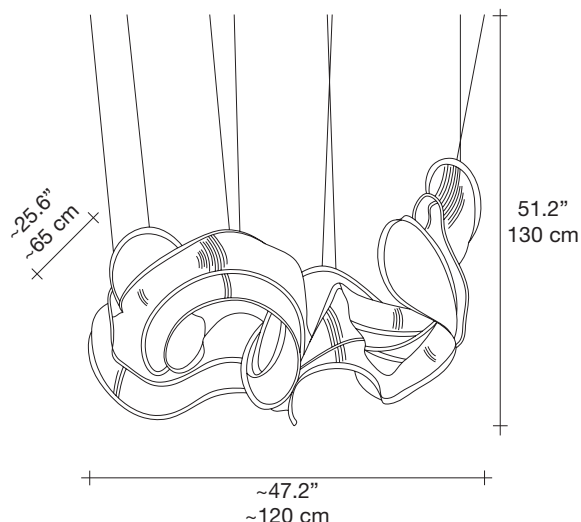

Genesis, floating knit

design Gianluca Regazzo
terzani.com

Name
Genesis

Materials
stainless steel

Finishes | Code

stainless steel
OB55SE7H90

Body

Due to its artistic and handcrafted nature, each Genesis installation is a unique creation. While the design principles remain consistent, slight variations in shape, movement, and behavior ensure that every piece is truly one of a kind. These differences contribute to the individuality and character of each installation, making Genesis a dynamic work of art.

Optional Light source: ceiling mounted or recessed downlights

General recommendations:

- Number of downlights: 4 to 7
- Beam Angle: 45° - 60°
- Color Temperature: 2700K - 3000K
- Lumen Output: 800 - 1200 lumens per downlight
- CRI (Color Rendering Index): ≥90

Specific lighting designs may vary based on the space and desired atmosphere.

lbs 3.3
kg 1,5

lbs 8.8
kg 4

35.4" × 11.8" × 17.7"
90 × 30 × 45 cm