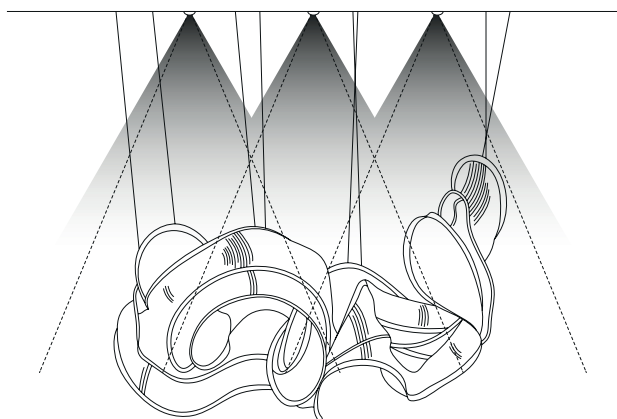

lbs 3.3
kg 1,5

lbs 8.8
kg 4

35.4" × 11.8" × 17.7"
90 × 30 × 45 cm