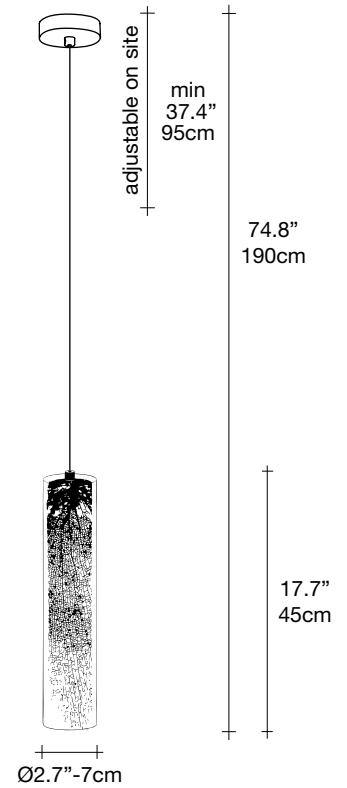

Frame, nature's, *imprint.*

design Terzani Lab
terzani.com

Product Name
Frame
small cylinder pendant light

Materials
clear

Finishes | Code

-  white/clear
0Q01S E8 A9
-  coral/clear
0Q01S H1 A9
-  silver/clear
0Q01S G7 A9
-  gold/clear
0Q01S L6 A9

Body

Recommended Light
120V ~ 50/60Hz

-  LED
4W E12
- dimmable with**
-  all systems

Canopy

Capturing a moment in time, Frame features a metal coral leaf, enclosed inside a borosilicate glass preserving a delicate imprint of nature. Hidden inside is a single bulb which glows from within. Creating a stirring light that projects a dynamic shadow due to the permeable coral. Frame is available in white, red, gold plated or silver plated. Design Terzani Lab.