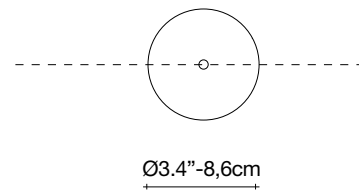

Body

Recommended Light
120V ~ 50/60Hz

-  LED
4W E12
- dimmable with**
-  all systems

Canopy

Capturing a moment in time, Frame features a metal coral leaf, enclosed inside a borosilicate glass preserving a delicate imprint of nature. Hidden inside is a single bulb which glows from within. Creating a stirring light that projects a dynamic shadow due to the permeable coral. Frame is available in white, red, gold plated or silver plated. Design Terzani Lab.