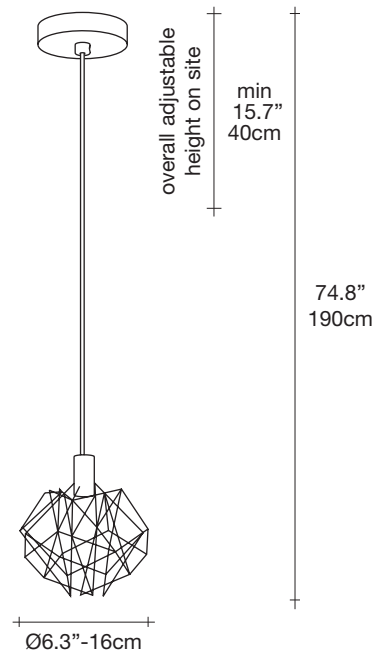

Etoile, twinkling in an *indoor sky*.

design Christian Lava
terzani.com

Name
Etoile
pendant light

Materials
metal

Finishes | Code

nickel plated
OP05S E7 C8

Body

Light source options

120V ~ 50/60Hz

XENON
20W G4 12V

or

LED
2W G4 12V

dimnable options

ELV

Canopy

Etoile's intricate network of intersecting nickel lines recalls constellations in a clear night sky. Strategically placed bulbs cast a starry light, twinkling as viewers move around the pendant. Through projecting these complex patterns throughout the room, Etoile casts a heavenly glow in any space. Design Christian Lava.