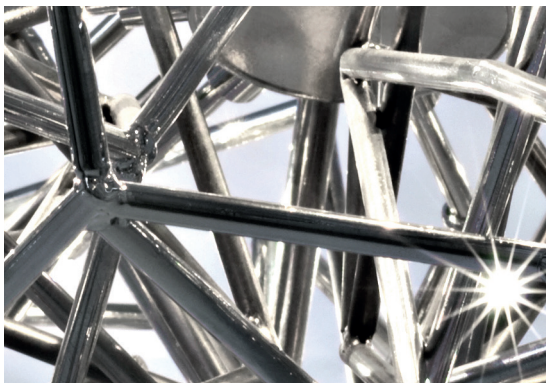

Etoile, twinkling in an *indoor sky*.

design Christian Lava
terzani.com

Product Name
Etoile
pendant light

Materials
metal

Finishes | Code

nickel
OP05S E7 C8

Body

Light source

120V ~ 50/60Hz

XENON
20W G4 12V

or

LED
2W G4 12V

dimnable with

IGBT
TRIAC

Canopy

Etoile's intricate network of intersecting nickel lines recalls constellations in a clear night sky. Strategically placed bulbs cast a starry light, twinkling as viewers move around the pendant. Through projecting these complex patterns throughout the room, Etoile casts a heavenly glow in any space. Design Christian Lava.