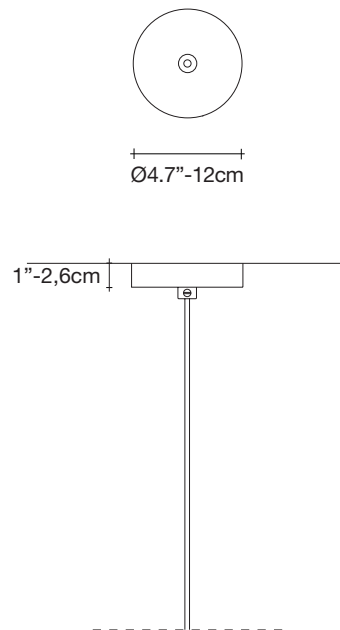

Etoile, twinkling in an *indoor sky*.

design Christian Lava
terzani.com

Name
Etoile
pendant light

Materials
metal

Finishes | Code

nickel plated
OP05S E7 C8

Body

Light source options

120V ~ 50/60Hz

XENON
20W G4 12V

or

LED
2W G4 12V

dimnable options

ELV

Canopy

Etoile's intricate network of intersecting nickel lines recalls constellations in a clear night sky. Strategically placed bulbs cast a starry light, twinkling as viewers move around the pendant. Through projecting these complex patterns throughout the room, Etoile casts a heavenly glow in any space. Design Christian Lava.