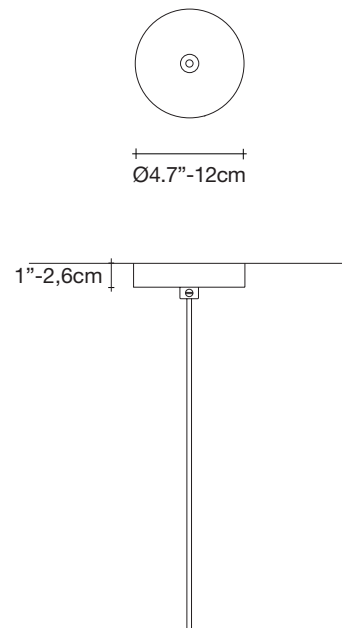

Etoile, twinkling in an *indoor sky*.

design Christian Lava
terzani.com

Product Name
Etoile
pendant light

Materials
metal

Finishes | Code

nickel
OP05S E7 C8

Body

Light source

120V ~ 50/60Hz

XENON
20W G4 12V

or

LED
2W G4 12V

dimnable with

IGBT
TRIAC

Canopy

Etoile's intricate network of intersecting nickel lines recalls constellations in a clear night sky. Strategically placed bulbs cast a starry light, twinkling as viewers move around the pendant. Through projecting these complex patterns throughout the room, Etoile casts a heavenly glow in any space. Design Christian Lava.