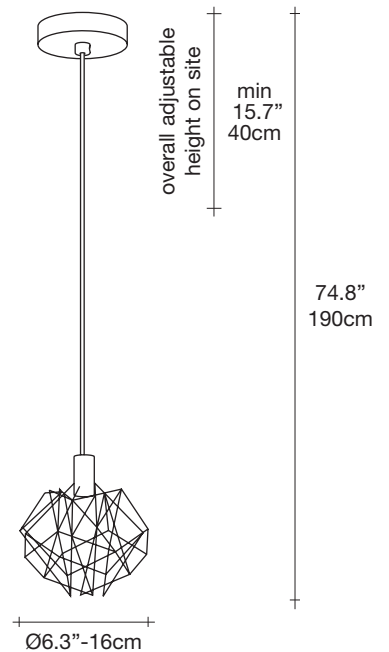

Etoile, twinkling in an *indoor sky*.

design Christian Lava
terzani.com

Product Name
Etoile
pendant light

Materials
metal

Finishes | Code

nickel
OP05S E7 C8

Body

Light source

120V ~ 50/60Hz

XENON
20W G4 12V

or

LED
2W G4 12V

dimnable with

IGBT
TRIAC

Canopy

Etoile's intricate network of intersecting nickel lines recalls constellations in a clear night sky. Strategically placed bulbs cast a starry light, twinkling as viewers move around the pendant. Through projecting these complex patterns throughout the room, Etoile casts a heavenly glow in any space. Design Christian Lava.