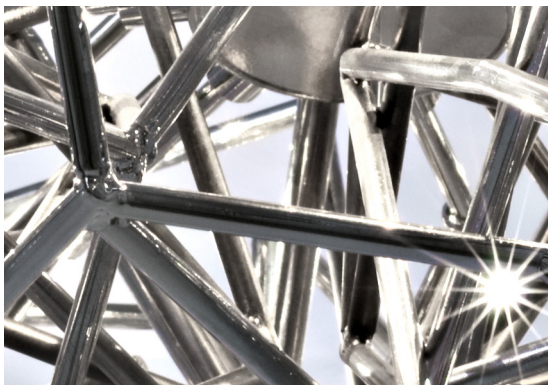

Etoile, twinkling in an *indoor sky*.

design Christian Lava
terzani.com

Name
Etoile
pendant light

Materials
metal

Finishes | Code

nickel plated
OP05S E7 C8

Body

Light source options

120V ~ 50/60Hz

XENON
20W G4 12V

or

LED
2W G4 12V

dimnable options

ELV

Canopy

Etoile's intricate network of intersecting nickel lines recalls constellations in a clear night sky. Strategically placed bulbs cast a starry light, twinkling as viewers move around the pendant. Through projecting these complex patterns throughout the room, Etoile casts a heavenly glow in any space. Design Christian Lava.