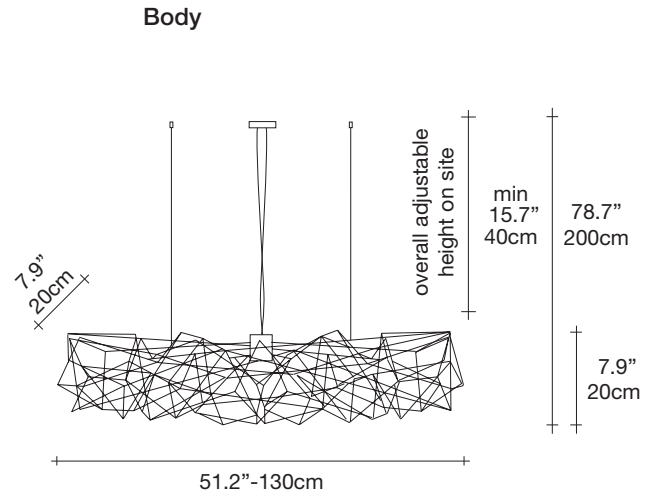

Etoile, twinkling in an *indoor sky*.

design Christian Lava
terzani.com

TERZANI
LA LUCE PENSATA

Product Name
Etoile
linear chandelier

Materials
metal

Finishes | Code

nickel
0P04S E7 C8

Light source

120V ~ 50/60Hz

XENON
8 x 20W G4 12V

or

LED
8 x 2W G4 12V

dimmable with

IGBT
TRIAC

Etoile's intricate network of intersecting nickel lines recalls constellations in a clear night sky. Strategically placed bulbs cast a starry light, twinkling as viewers move around the pendant. Through projecting these complex patterns throughout the room, Etoile casts a heavenly glow in any space. Design Christian Lava.

Canopy

lbs 19.8
kg 9

lbs 26.5
kg 12

63.8" x 13.8" x 13.8"
162 x 35 x 35 cm