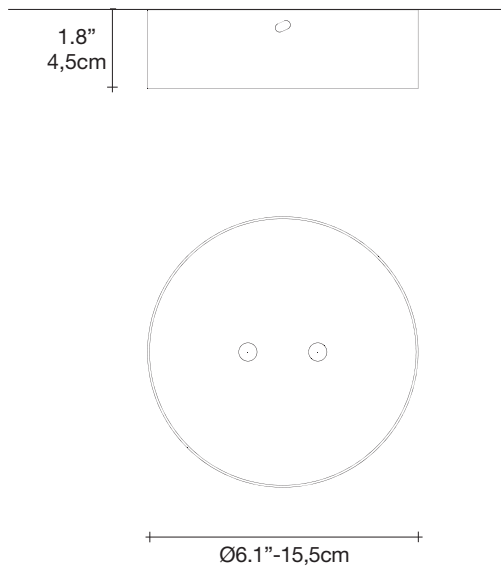

Etoile, twinkling in an *indoor sky*.

design Christian Lava
terzani.com

Name
Etoile
linear chandelier

Materials
metal

Finishes | Code

nickel plated
OP04S E7 C8

Light source options

120V ~ 50/60Hz

XENON
8 x 20W G4 12V

or

LED
8 x 2W G4 12V

dimnable options

IGBT
TRIAC

Canopy

Etoile's intricate network of intersecting nickel lines recalls constellations in a clear night sky. Strategically placed bulbs cast a starry light, twinkling as viewers move around the pendant. Through projecting these complex patterns throughout the room, Etoile casts a heavenly glow in any space. Design Christian Lava.

lbs 19.8	lbs 26.5	63.8" x 13.8" x 13.8"
kg 9	kg 12	162 x 35 x 35 cm