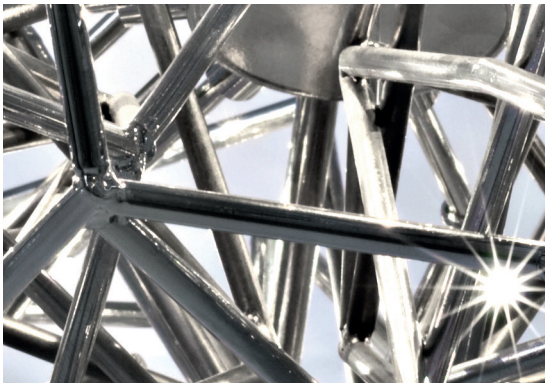

Etoile, twinkling in an *indoor sky*.

design Christian Lava
terzani.com

TERZANI
LA LUCE PENSATA

Product Name
Etoile
linear chandelier

Materials
metal

Finishes | Code

nickel
0P04S E7 C8

Light source

120V ~ 50/60Hz

XENON
8 x 20W G4 12V

or

LED
8 x 2W G4 12V

dimmable with

IGBT
TRIAC

Etoile's intricate network of intersecting nickel lines recalls constellations in a clear night sky. Strategically placed bulbs cast a starry light, twinkling as viewers move around the pendant. Through projecting these complex patterns throughout the room, Etoile casts a heavenly glow in any space. Design Christian Lava.