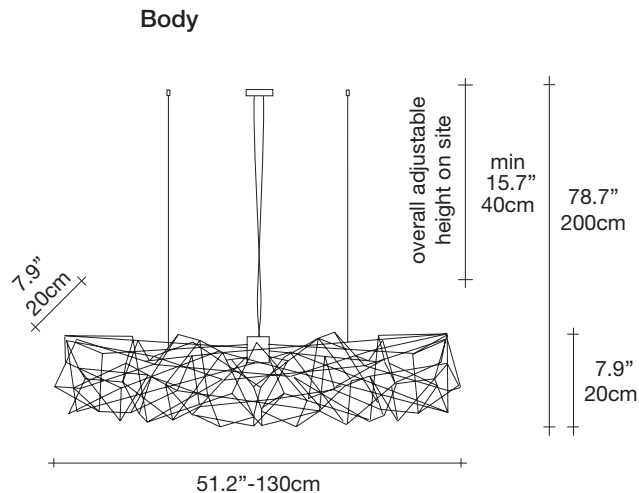

Etoile, twinkling in an *indoor sky*.

design Christian Lava
terzani.com

Name
Etoile
linear chandelier

Materials
metal

Finishes | Code

nickel plated
OP04S E7 C8

Light source options

120V ~ 50/60Hz

XENON
8 x 20W G4 12V

or

LED
8 x 2W G4 12V

dimnable options

IGBT
TRIAC

Canopy

Etoile's intricate network of intersecting nickel lines recalls constellations in a clear night sky. Strategically placed bulbs cast a starry light, twinkling as viewers move around the pendant. Through projecting these complex patterns throughout the room, Etoile casts a heavenly glow in any space. Design Christian Lava.

lbs 19.8	lbs 26.5	63.8" x 13.8" x 13.8"
kg 9	kg 12	162 x 35 x 35 cm