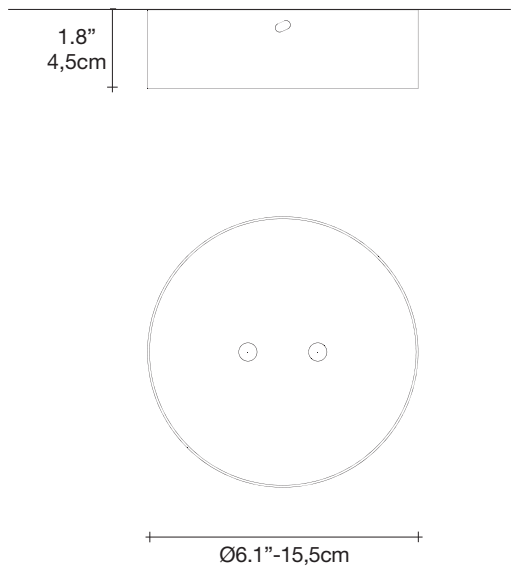

Etoile, twinkling in an *indoor sky*.

design Christian Lava
terzani.com

TERZANI
LA LUCE PENSATA

Product Name
Etoile
linear chandelier

Materials
metal

Finishes | Code

nickel
0P04S E7 C8

Light source

120V ~ 50/60Hz

XENON
8 x 20W G4 12V

or

LED
8 x 2W G4 12V

dimmable with

IGBT
TRIAC

Etoile's intricate network of intersecting nickel lines recalls constellations in a clear night sky. Strategically placed bulbs cast a starry light, twinkling as viewers move around the pendant. Through projecting these complex patterns throughout the room, Etoile casts a heavenly glow in any space. Design Christian Lava.

Canopy

lbs 19.8
kg 9

lbs 26.5
kg 12

63.8" x 13.8" x 13.8"
162 x 35 x 35 cm