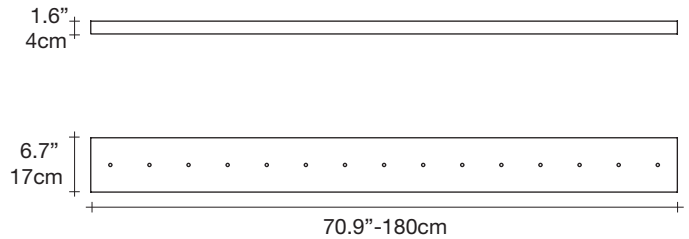

Abacus, multiplying *luminescence*.

design Draw
terzani.com

Product Name
Abacus
large linear multi light pendant

Materials
brass | satin white glass

Finishes | Code

-  white canopy | brass
0V15S E8 B R 4D
-  brass canopy | brass
0V15S P4 B R 4D

Body | 7x5 - 8x10 spheres

Light source

120V ~ 50/60Hz

-  Built in Replaceable LED Module
7 x 3.6W
8 x 7.2W
12420lm 3000K

dimmable with

-  0-10V
PWM

Canopy

Used for centuries as the tool to both teach and communicate mathematics, the abacus was found in one form or another across the ancient world. At Terzani, we saw the beauty in the abacus' mathematical purity and clean, functional design. In the hands of Terzani's craftsmen, we've turned this inspiration into a new collection of modular pendant lamps whose flexibility allows for complex and beautiful configurations. Each module, or strand, of Abacus contains a custom set of round, hand-blown opal glass which emit a soft and uniform light. And, as the original abacus was used to calculate everything from simple addition to complex formulas, we've retained the same scalability. Due to its customization, our Abacus light is just as suitable in a home as a commercial space, and its almost infinite configurations makes sure you always come up with the right solution.

 lbs 37	 lbs 1x 28.7 1x 49.8	 1x 38.2" x 36.2" x 21.3"
 kg 32	 kg 1x 13 1x 22,6	1x 75.2" x 18.1" x 18.1"
		1x 97 x 92 x 54 cm 1x 191 x 46 x 46 cm