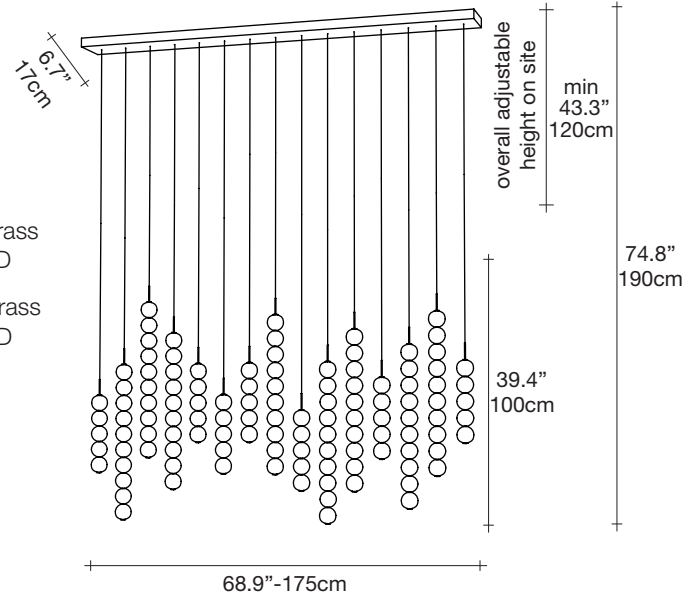

Abacus, multiplying *luminescence*.

design Draw
terzani.com

Product Name
Abacus
large linear multi light pendant

Materials
brass | satin white glass

Finishes | Code

-  white canopy | brass
0V15S E8 B R 4D
-  brass canopy | brass
0V15S P4 B R 4D

Body | 7x5 - 8x10 spheres

Light source

120V ~ 50/60Hz

-  Built in Replaceable LED Module
7 x 3.6W
8 x 7.2W
12420lm 3000K

dimmable with

-  0-10V
PWM

Canopy

Used for centuries as the tool to both teach and communicate mathematics, the abacus was found in one form or another across the ancient world. At Terzani, we saw the beauty in the abacus' mathematical purity and clean, functional design. In the hands of Terzani's craftsmen, we've turned this inspiration into a new collection of modular pendant lamps whose flexibility allows for complex and beautiful configurations. Each module, or strand, of Abacus contains a custom set of round, hand-blown opal glass which emit a soft and uniform light. And, as the original abacus was used to calculate everything from simple addition to complex formulas, we've retained the same scalability. Due to its customization, our Abacus light is just as suitable in a home as a commercial space, and its almost infinite configurations makes sure you always come up with the right solution.

 lbs 37	 lbs 1x 28.7 1x 49.8	 1x 38.2" x 36.2" x 21.3"
 kg 32	 kg 1x 13 1x 22,6	1x 75.2" x 18.1" x 18.1"
		1x 97 x 92 x 54 cm 1x 191 x 46 x 46 cm