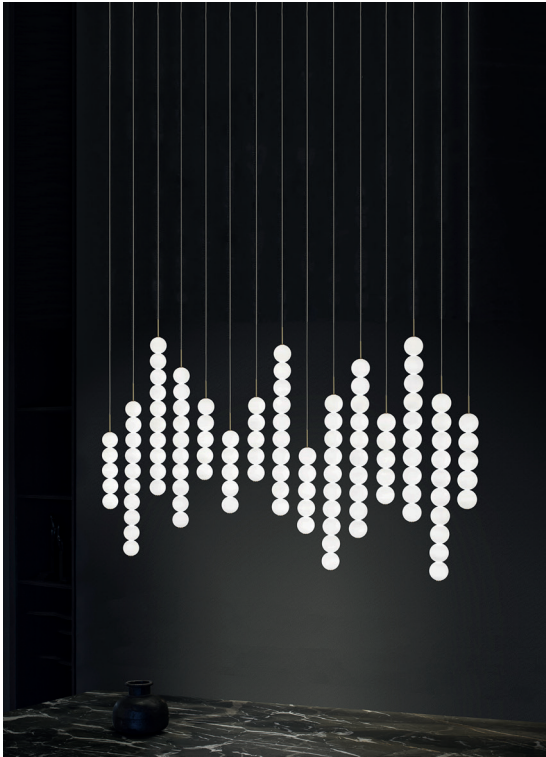

Abacus, multiplying *luminescence*.

design Draw
terzani.com

Product Name
Abacus
large linear multi light pendant

Materials
brass | satin white glass

Finishes | Code

-  white canopy | brass
0V15S E8 B R 4D
-  brass canopy | brass
0V15S P4 B R 4D

Body | 7x5 - 8x10 spheres

Light source

120V ~ 50/60Hz

-  Built in Replaceable LED Module
7 x 3.6W
8 x 7.2W
12420lm 3000K

dimmable with

-  0-10V
PWM

Canopy

Used for centuries as the tool to both teach and communicate mathematics, the abacus was found in one form or another across the ancient world. At Terzani, we saw the beauty in the abacus' mathematical purity and clean, functional design. In the hands of Terzani's craftsmen, we've turned this inspiration into a new collection of modular pendant lamps whose flexibility allows for complex and beautiful configurations. Each module, or strand, of Abacus contains a custom set of round, hand-blown opal glass which emit a soft and uniform light. And, as the original abacus was used to calculate everything from simple addition to complex formulas, we've retained the same scalability. Due to its customization, our Abacus light is just as suitable in a home as a commercial space, and its almost infinite configurations makes sure you always come up with the right solution.