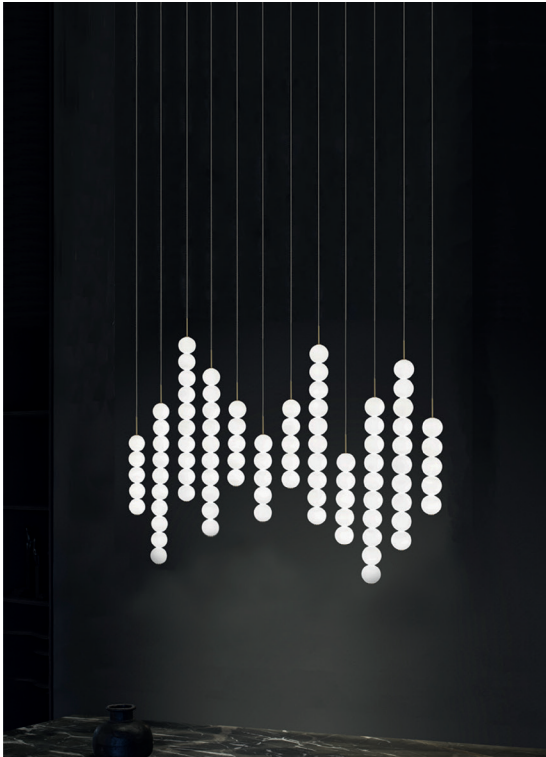

Abacus, multiplying *luminescence*.

design Draw
terzani.com

Product Name
Abacus
medium linear multi light pendant

Materials
brass | satin white glass

Finishes | Code

-  white canopy | brass
OV12S E8 B R 3M
-  brass canopy | brass
OV12S P4 B R 3M

Body | 6x5 - 6x10 spheres

Light source

120V ~ 50/60Hz

-  Built in Replaceable LED Module
- 6 x 3.6W
- 6 x 7.2W
- 9720lm 3000K

dimmmable with

-  0-10V
PWM

Canopy

Used for centuries as the tool to both teach and communicate mathematics, the abacus was found in one form or another across the ancient world. At Terzani, we saw the beauty in the abacus' mathematical purity and clean, functional design. In the hands of Terzani's craftsmen, we've turned this inspiration into a new collection of modular pendant lamps whose flexibility allows for complex and beautiful configurations. Each module, or strand, of Abacus contains a custom set of round, hand-blown opal glass which emit a soft and uniform light. And, as the original abacus was used to calculate everything from simple addition to complex formulas, we've retained the same scalability. Due to its customization, our Abacus light is just as suitable in a home as a commercial space, and its almost infinite configurations makes sure you always come up with the right solution.