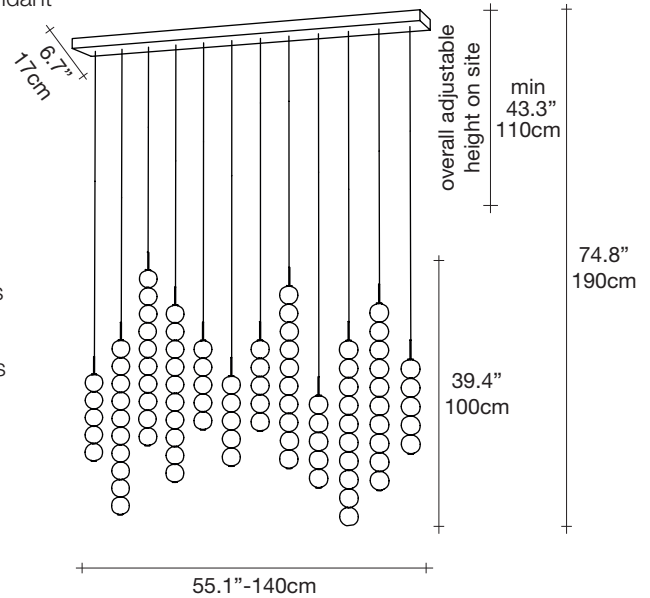

Abacus, multiplying *luminescence*.

design Draw
terzani.com

Product Name
Abacus
medium linear multi light pendant

Materials
brass | satin white glass

Finishes | Code

-  white canopy | brass
OV12S E8 B R 3M
-  brass canopy | brass
OV12S P4 B R 3M

Body | 6x5 - 6x10 spheres

Light source

120V ~ 50/60Hz

-  Built in Replaceable LED Module
- 6 x 3.6W
- 6 x 7.2W
- 9720lm 3000K

dimmmable with

-  0-10V
PWM

Canopy

Used for centuries as the tool to both teach and communicate mathematics, the abacus was found in one form or another across the ancient world. At Terzani, we saw the beauty in the abacus' mathematical purity and clean, functional design. In the hands of Terzani's craftsmen, we've turned this inspiration into a new collection of modular pendant lamps whose flexibility allows for complex and beautiful configurations. Each module, or strand, of Abacus contains a custom set of round, hand-blown opal glass which emit a soft and uniform light. And, as the original abacus was used to calculate everything from simple addition to complex formulas, we've retained the same scalability. Due to its customization, our Abacus light is just as suitable in a home as a commercial space, and its almost infinite configurations makes sure you always come up with the right solution.

 lbs 48.5	 lbs 1x 21.2	 1x 42.1" x 31.5" x 9.6"
kg 13	1x 27.3	1x 61" x 18.1" x 8.7"
	 kg 1x 9,6	1x 107 x 80 x 24,5 cm
	1x 12,4	1x 155 x 46 x 22 cm