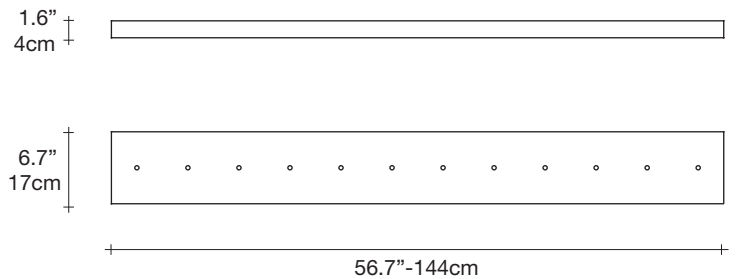

Canopy

Used for centuries as the tool to both teach and communicate mathematics, the abacus was found in one form or another across the ancient world. At Terzani, we saw the beauty in the abacus' mathematical purity and clean, functional design. In the hands of Terzani's craftsmen, we've turned this inspiration into a new collection of modular pendant lamps whose flexibility allows for complex and beautiful configurations. Each module, or strand, of Abacus contains a custom set of round, hand-blown opal glass which emit a soft and uniform light. And, as the original abacus was used to calculate everything from simple addition to complex formulas, we've retained the same scalability. Due to its customization, our Abacus light is just as suitable in a home as a commercial space, and its almost infinite configurations makes sure you always come up with the right solution.

lbs 48.5	lbs 1x 21.2	1x 42.1" x 31.5" x 9.6"
kg 13	1x 27.3	1x 61" x 18.1" x 8.7"
	kg 1x 9,6	1x 107 x 80 x 24,5 cm
	1x 12,4	1x 155 x 46 x 22 cm