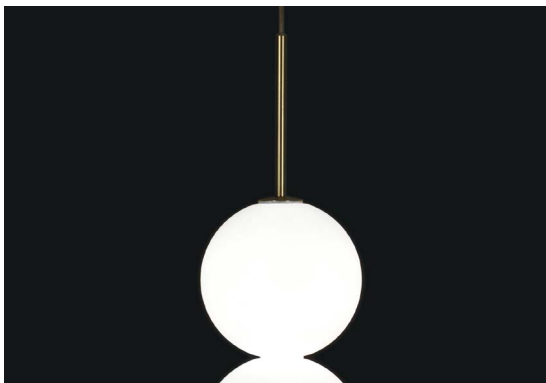

Abacus, multiplying *luminescence*.

design Draw
terzani.com

Product Name
Abacus
7 large round multi light pendant

Materials
brass and satin white glass

Finishes | Code

-  white canopy/brass
0V07S E8 B P 43
-  satin brass canopy/brass
0V07S M3 B P 43

Body | 7x15 spheres

Integrated Led
120V ~ 50/60Hz

 LED integrated
7 x 10.8W 3000K
11340 lm

dimnable with

 0-10V
PWM

Canopy

Used for centuries as the tool to both teach and communicate mathematics, the abacus was found in one form or another across the ancient world. At Terzani, we saw the beauty in the abacus' mathematical purity and clean, functional design. In the hands of Terzani's craftsmen, we've turned this inspiration into a new collection of modular pendant lamps whose flexibility allows for complex and beautiful configurations. Each module, or strand, of Abacus contains a custom set of round, hand-blown opal glass which emit a soft and uniform light. And, as the original abacus was used to calculate everything from simple addition to complex formulas, we've retained the same scalability. Due to its customization, our Abacus light is just as suitable in a home as a commercial space, and its almost infinite configurations makes sure you always come up with the right solution.