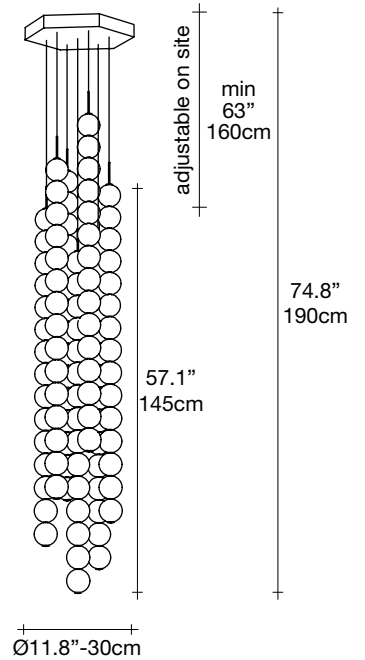

Abacus, multiplying *luminescence*.

design Draw
terzani.com

Product Name
Abacus
7 large round multi light pendant

Materials
brass and satin white glass

Finishes | Code

-  white canopy/brass
0V07S E8 B P 43
-  satin brass canopy/brass
0V07S M3 B P 43

Body | 7x15 spheres

Integrated Led
120V ~ 50/60Hz

 LED integrated
7 x 10.8W 3000K
11340 lm

dimnable with

 0-10V
PWM

Canopy

Used for centuries as the tool to both teach and communicate mathematics, the abacus was found in one form or another across the ancient world. At Terzani, we saw the beauty in the abacus' mathematical purity and clean, functional design. In the hands of Terzani's craftsmen, we've turned this inspiration into a new collection of modular pendant lamps whose flexibility allows for complex and beautiful configurations. Each module, or strand, of Abacus contains a custom set of round, hand-blown opal glass which emit a soft and uniform light. And, as the original abacus was used to calculate everything from simple addition to complex formulas, we've retained the same scalability. Due to its customization, our Abacus light is just as suitable in a home as a commercial space, and its almost infinite configurations makes sure you always come up with the right solution.