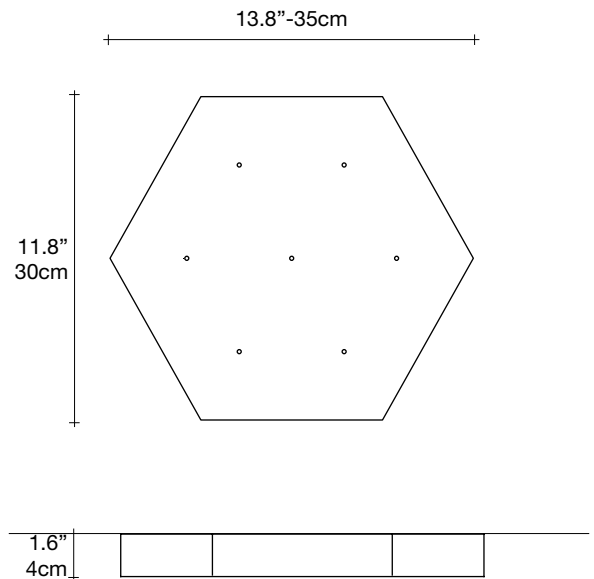

Body | 7x15 spheres

Integrated Led
120V ~ 50/60Hz

 LED integrated
7 x 10.8W 3000K
11340 lm

dimnable with

 0-10V
PWM

Canopy

Used for centuries as the tool to both teach and communicate mathematics, the abacus was found in one form or another across the ancient world. At Terzani, we saw the beauty in the abacus' mathematical purity and clean, functional design. In the hands of Terzani's craftsmen, we've turned this inspiration into a new collection of modular pendant lamps whose flexibility allows for complex and beautiful configurations. Each module, or strand, of Abacus contains a custom set of round, hand-blown opal glass which emit a soft and uniform light. And, as the original abacus was used to calculate everything from simple addition to complex formulas, we've retained the same scalability. Due to its customization, our Abacus light is just as suitable in a home as a commercial space, and its almost infinite configurations makes sure you always come up with the right solution.