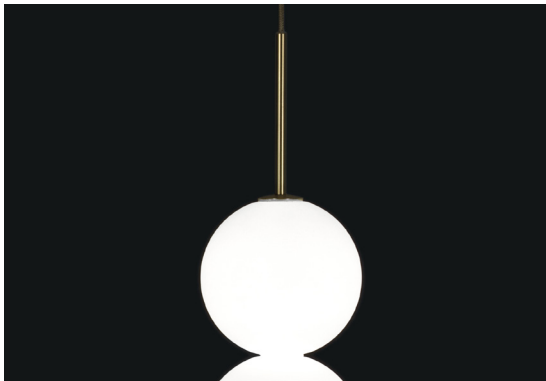

# Abacus, multiplying *luminescence*.

design Draw  
terzani.com

**Name**  
Abacus  
7 medium round multi light pendant

**Materials**  
brass | white glass

**Finishes | Code**

white canopy | brass  
0V07S E8 B P 32

satin brass canopy | brass  
0V07S M3 B P 32

**Body | 7x10 spheres**

**Light source**  
120V ~ 50/60Hz

Built in Replaceable LED Module  
7 x 7.2W  
7560 lm 3000K

**dimnable options**

0-10V  
PWM

**Canopy**

Used for centuries as the tool to both teach and communicate mathematics, the abacus was found in one form or another across the ancient world. At Terzani, we saw the beauty in the abacus' mathematical purity and clean, functional design. In the hands of Terzani's craftsmen, we've turned this inspiration into a new collection of modular pendant lamps whose flexibility allows for complex and beautiful configurations. Each module, or strand, of Abacus contains a custom set of round, hand-blown white glass which emit a soft and uniform light. And, as the original abacus was used to calculate everything from simple addition to complex formulas, we've retained the same scalability. Due to its customization, our Abacus light is just as suitable in a home as a commercial space, and its almost infinite configurations makes sure you always come up with the right solution.