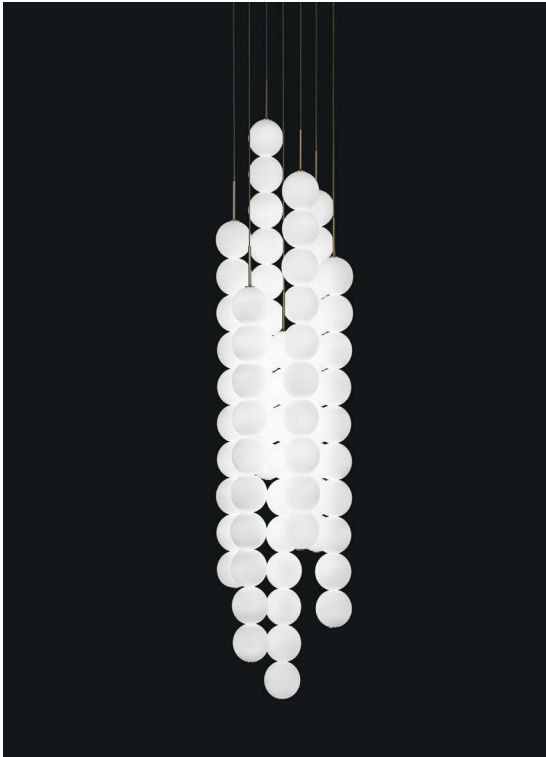

Abacus, multiplying *luminescence*.

design Draw
terzani.com

Product Name
Abacus
7 medium round multi light pendant

Materials
brass and satin white glass

Finishes | Code

-  white canopy/brass
0V07S E8 B P 32
-  satin brass canopy/brass
0V07S M3 B P 32

Body | 7x10 spheres

Integrated Led
120V ~ 50/60Hz

 LED integrated
7 x 7.2W 3000K
7560 lm

dimnable with

 0-10V
PWM

Canopy

Used for centuries as the tool to both teach and communicate mathematics, the abacus was found in one form or another across the ancient world. At Terzani, we saw the beauty in the abacus' mathematical purity and clean, functional design. In the hands of Terzani's craftsmen, we've turned this inspiration into a new collection of modular pendant lamps whose flexibility allows for complex and beautiful configurations. Each module, or strand, of Abacus contains a custom set of round, hand-blown opal glass which emit a soft and uniform light. And, as the original abacus was used to calculate everything from simple addition to complex formulas, we've retained the same scalability. Due to its customization, our Abacus light is just as suitable in a home as a commercial space, and its almost infinite configurations makes sure you always come up with the right solution.