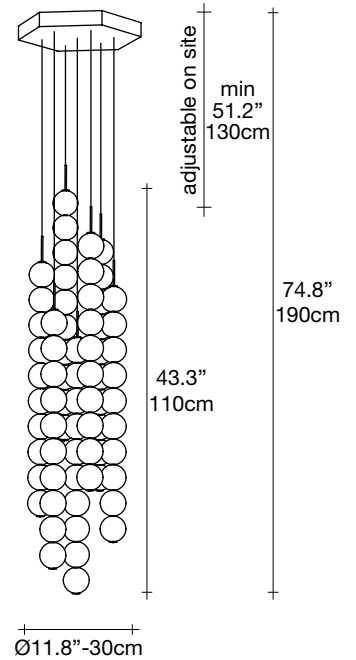

Abacus, multiplying *luminescence*.

design Draw
terzani.com

Product Name
Abacus
7 medium round multi light pendant

Materials
brass and satin white glass

Finishes | Code

-  white canopy/brass
0V07S E8 B P 32
-  satin brass canopy/brass
0V07S M3 B P 32

Body | 7x10 spheres

Integrated Led
120V ~ 50/60Hz

 LED integrated
7 x 7.2W 3000K
7560 lm

dimnable with

 0-10V
PWM

Canopy

Used for centuries as the tool to both teach and communicate mathematics, the abacus was found in one form or another across the ancient world. At Terzani, we saw the beauty in the abacus' mathematical purity and clean, functional design. In the hands of Terzani's craftsmen, we've turned this inspiration into a new collection of modular pendant lamps whose flexibility allows for complex and beautiful configurations. Each module, or strand, of Abacus contains a custom set of round, hand-blown opal glass which emit a soft and uniform light. And, as the original abacus was used to calculate everything from simple addition to complex formulas, we've retained the same scalability. Due to its customization, our Abacus light is just as suitable in a home as a commercial space, and its almost infinite configurations makes sure you always come up with the right solution.