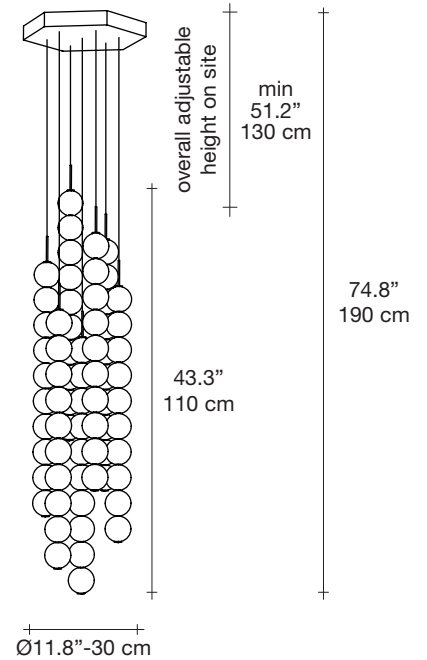

# Abacus, multiplying *luminescence*.

design Draw  
terzani.com

**Name**  
Abacus  
7 medium round multi light pendant

**Materials**  
brass | white glass

**Finishes | Code**

white canopy | brass  
0V07S E8 B P 32

satin brass canopy | brass  
0V07S M3 B P 32

**Body | 7x10 spheres**

**Light source**  
120V ~ 50/60Hz

Built in Replaceable LED Module  
7 x 7.2W  
7560 lm 3000K

**dimnable options**

0-10V  
PWM

**Canopy**

Used for centuries as the tool to both teach and communicate mathematics, the abacus was found in one form or another across the ancient world. At Terzani, we saw the beauty in the abacus' mathematical purity and clean, functional design. In the hands of Terzani's craftsmen, we've turned this inspiration into a new collection of modular pendant lamps whose flexibility allows for complex and beautiful configurations. Each module, or strand, of Abacus contains a custom set of round, hand-blown white glass which emit a soft and uniform light. And, as the original abacus was used to calculate everything from simple addition to complex formulas, we've retained the same scalability. Due to its customization, our Abacus light is just as suitable in a home as a commercial space, and its almost infinite configurations makes sure you always come up with the right solution.