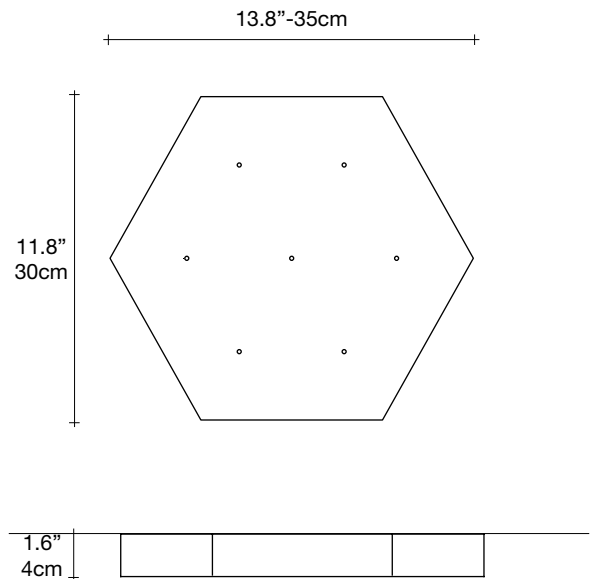

Canopy

Used for centuries as the tool to both teach and communicate mathematics, the abacus was found in one form or another across the ancient world. At Terzani, we saw the beauty in the abacus' mathematical purity and clean, functional design. In the hands of Terzani's craftsmen, we've turned this inspiration into a new collection of modular pendant lamps whose flexibility allows for complex and beautiful configurations. Each module, or strand, of Abacus contains a custom set of round, hand-blown opal glass which emit a soft and uniform light. And, as the original abacus was used to calculate everything from simple addition to complex formulas, we've retained the same scalability. Due to its customization, our Abacus light is just as suitable in a home as a commercial space, and its almost infinite configurations makes sure you always come up with the right solution.