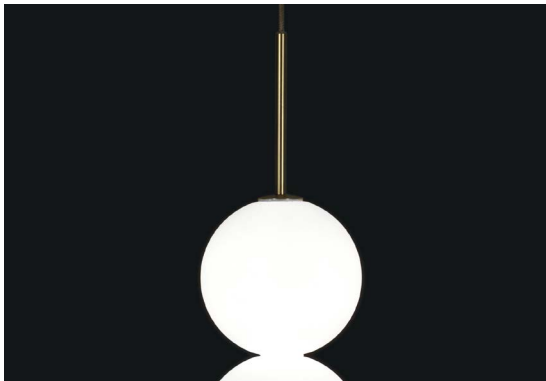

Abacus, multiplying *luminescence*.

design Draw
terzani.com

Product Name
Abacus
7 medium round multi light pendant

Materials
brass and satin white glass

Finishes | Code

-  white canopy/brass
0V07S E8 B P 32
-  satin brass canopy/brass
0V07S M3 B P 32

Body | 7x10 spheres

Integrated Led
120V ~ 50/60Hz

 LED integrated
7 x 7.2W 3000K
7560 lm

dimnable with

 0-10V
PWM

Canopy

Used for centuries as the tool to both teach and communicate mathematics, the abacus was found in one form or another across the ancient world. At Terzani, we saw the beauty in the abacus' mathematical purity and clean, functional design. In the hands of Terzani's craftsmen, we've turned this inspiration into a new collection of modular pendant lamps whose flexibility allows for complex and beautiful configurations. Each module, or strand, of Abacus contains a custom set of round, hand-blown opal glass which emit a soft and uniform light. And, as the original abacus was used to calculate everything from simple addition to complex formulas, we've retained the same scalability. Due to its customization, our Abacus light is just as suitable in a home as a commercial space, and its almost infinite configurations makes sure you always come up with the right solution.