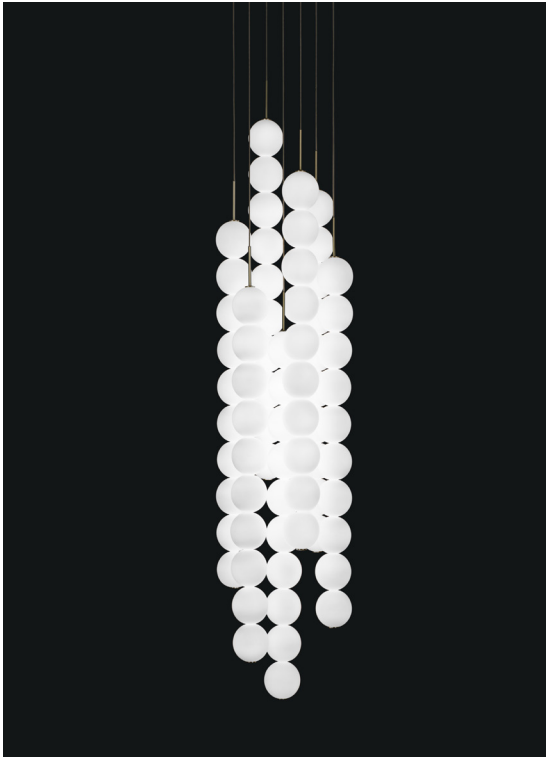

# Abacus, multiplying *luminescence*.

design Draw  
terzani.com

**Name**  
Abacus  
7 medium round multi light pendant

**Materials**  
brass | white glass

**Finishes | Code**

white canopy | brass  
0V07S E8 B P 32

satin brass canopy | brass  
0V07S M3 B P 32

**Body | 7x10 spheres**

**Light source**  
120V ~ 50/60Hz

Built in Replaceable LED Module  
7 x 7.2W  
7560 lm 3000K

**dimnable options**

0-10V  
PWM

**Canopy**

Used for centuries as the tool to both teach and communicate mathematics, the abacus was found in one form or another across the ancient world. At Terzani, we saw the beauty in the abacus' mathematical purity and clean, functional design. In the hands of Terzani's craftsmen, we've turned this inspiration into a new collection of modular pendant lamps whose flexibility allows for complex and beautiful configurations. Each module, or strand, of Abacus contains a custom set of round, hand-blown white glass which emit a soft and uniform light. And, as the original abacus was used to calculate everything from simple addition to complex formulas, we've retained the same scalability. Due to its customization, our Abacus light is just as suitable in a home as a commercial space, and its almost infinite configurations makes sure you always come up with the right solution.