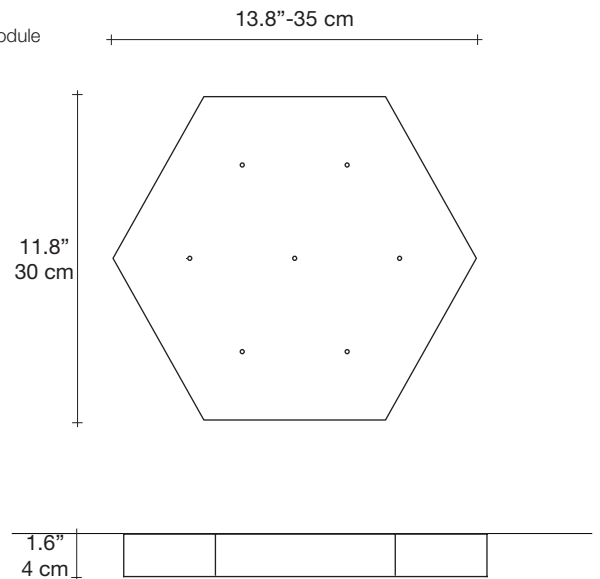

Canopy

Used for centuries as the tool to both teach and communicate mathematics, the abacus was found in one form or another across the ancient world. At Terzani, we saw the beauty in the abacus' mathematical purity and clean, functional design. In the hands of Terzani's craftsmen, we've turned this inspiration into a new collection of modular pendant lamps whose flexibility allows for complex and beautiful configurations. Each module, or strand, of Abacus contains a custom set of round, hand-blown white glass which emit a soft and uniform light. And, as the original abacus was used to calculate everything from simple addition to complex formulas, we've retained the same scalability. Due to its customization, our Abacus light is just as suitable in a home as a commercial space, and its almost infinite configurations makes sure you always come up with the right solution.