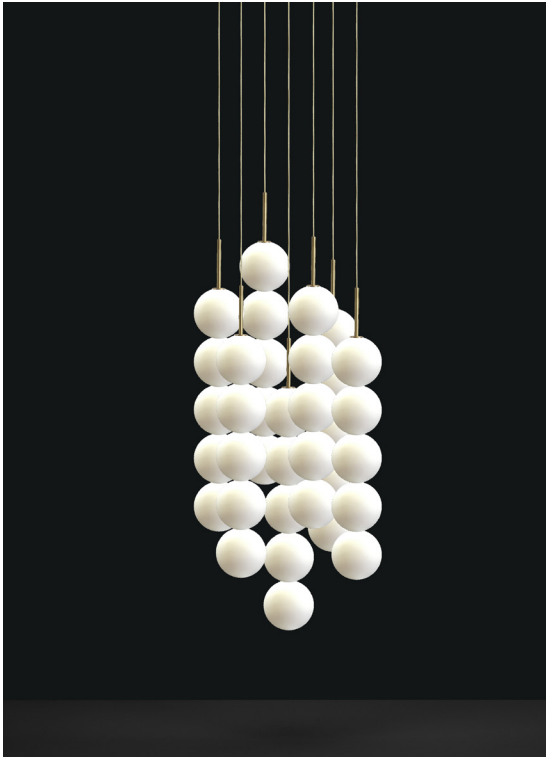

Abacus, multiplying *luminescence*.

design Draw
terzani.com

Name
Abacus
7 small round multi light pendant

Materials
brass | white glass

Finishes | Code

white canopy | brass
0V07S E8 B P 21

satin brass canopy | brass
0V07S M3 B P 21

Body | 7x5 spheres

Light source

120V ~ 50/60Hz

Built in Replaceable LED Module
7 x 3.6W
3780 lm 3000K

dimnable options

0-10V
PWM

Canopy

Used for centuries as the tool to both teach and communicate mathematics, the abacus was found in one form or another across the ancient world. At Terzani, we saw the beauty in the abacus' mathematical purity and clean, functional design. In the hands of Terzani's craftsmen, we've turned this inspiration into a new collection of modular pendant lamps whose flexibility allows for complex and beautiful configurations. Each module, or strand, of Abacus contains a custom set of round, hand-blown white glass which emit a soft and uniform light. And, as the original abacus was used to calculate everything from simple addition to complex formulas, we've retained the same scalability. Due to its customization, our Abacus light is just as suitable in a home as a commercial space, and its almost infinite configurations makes sure you always come up with the right solution.