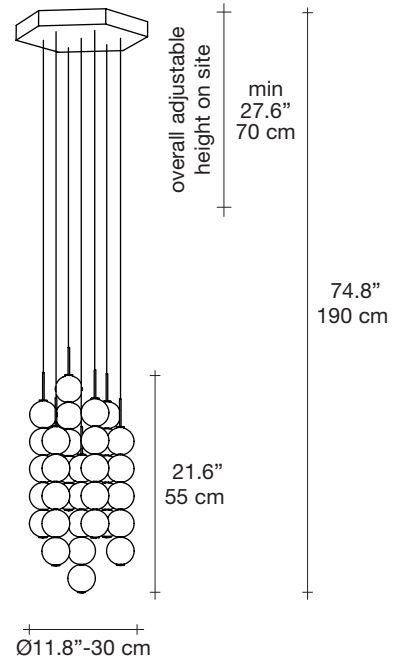

Abacus, multiplying *luminescence*.

design Draw
terzani.com

Name
Abacus
7 small round multi light pendant

Materials
brass | white glass

Finishes | Code

white canopy | brass
0V07S E8 B P 21

satin brass canopy | brass
0V07S M3 B P 21

Body | 7x5 spheres

Light source

120V ~ 50/60Hz

Built in Replaceable LED Module
7 x 3.6W
3780 lm 3000K

dimnable options

0-10V
PWM

Canopy

Used for centuries as the tool to both teach and communicate mathematics, the abacus was found in one form or another across the ancient world. At Terzani, we saw the beauty in the abacus' mathematical purity and clean, functional design. In the hands of Terzani's craftsmen, we've turned this inspiration into a new collection of modular pendant lamps whose flexibility allows for complex and beautiful configurations. Each module, or strand, of Abacus contains a custom set of round, hand-blown white glass which emit a soft and uniform light. And, as the original abacus was used to calculate everything from simple addition to complex formulas, we've retained the same scalability. Due to its customization, our Abacus light is just as suitable in a home as a commercial space, and its almost infinite configurations makes sure you always come up with the right solution.