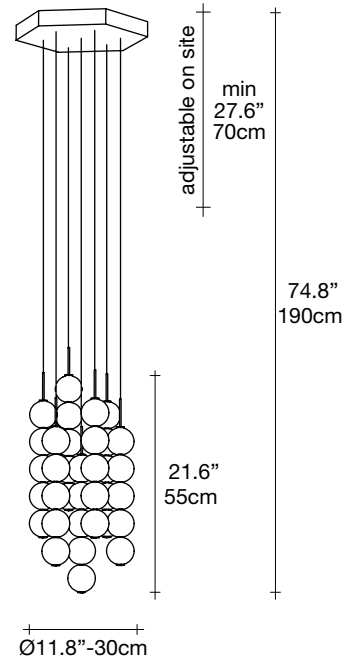

# Abacus, multiplying *luminescence*.

design Draw  
terzani.com

**Product Name**  
Abacus  
7 small round multi light pendant

**Materials**  
brass and satin white glass

**Finishes | Code**

white canopy/brass  
0V07S E8 B P 21

satin brass canopy/brass  
0V07S M3 B P 21

**Body | 7x5 spheres**

**Integrated Led**  
120V ~ 50/60Hz

LED integrated  
7 x 3.6W 3000K  
3780 lm

**dimnable with**

0-10V  
PWM

**Canopy**

Used for centuries as the tool to both teach and communicate mathematics, the abacus was found in one form or another across the ancient world. At Terzani, we saw the beauty in the abacus' mathematical purity and clean, functional design. In the hands of Terzani's craftsmen, we've turned this inspiration into a new collection of modular pendant lamps whose flexibility allows for complex and beautiful configurations. Each module, or strand, of Abacus contains a custom set of round, hand-blown opal glass which emit a soft and uniform light. And, as the original abacus was used to calculate everything from simple addition to complex formulas, we've retained the same scalability. Due to its customization, our Abacus light is just as suitable in a home as a commercial space, and its almost infinite configurations makes sure you always come up with the right solution.