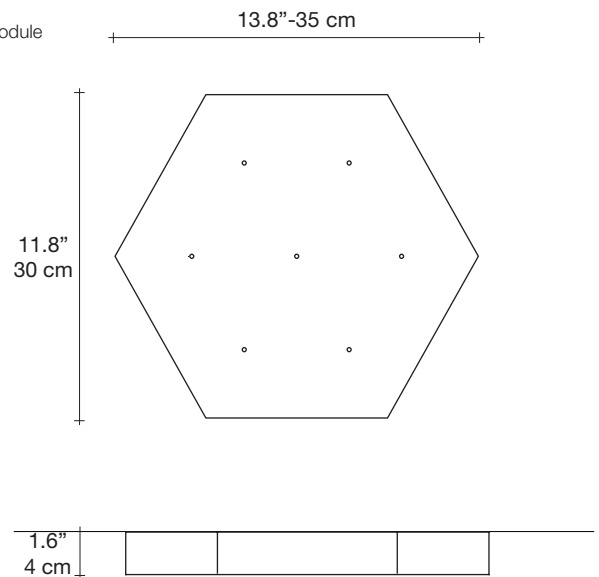

Canopy

Used for centuries as the tool to both teach and communicate mathematics, the abacus was found in one form or another across the ancient world. At Terzani, we saw the beauty in the abacus' mathematical purity and clean, functional design. In the hands of Terzani's craftsmen, we've turned this inspiration into a new collection of modular pendant lamps whose flexibility allows for complex and beautiful configurations. Each module, or strand, of Abacus contains a custom set of round, hand-blown white glass which emit a soft and uniform light. And, as the original abacus was used to calculate everything from simple addition to complex formulas, we've retained the same scalability. Due to its customization, our Abacus light is just as suitable in a home as a commercial space, and its almost infinite configurations makes sure you always come up with the right solution.