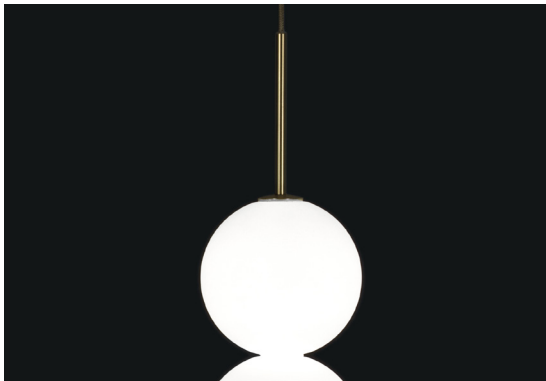

Abacus, multiplying *luminescence*.

design Draw
terzani.com

Name
Abacus
7 small round multi light pendant

Materials
brass | white glass

Finishes | Code

white canopy | brass
0V07S E8 B P 21

satin brass canopy | brass
0V07S M3 B P 21

Body | 7x5 spheres

Light source

120V ~ 50/60Hz

Built in Replaceable LED Module
7 x 3.6W
3780 lm 3000K

dimnable options

0-10V
PWM

Canopy

Used for centuries as the tool to both teach and communicate mathematics, the abacus was found in one form or another across the ancient world. At Terzani, we saw the beauty in the abacus' mathematical purity and clean, functional design. In the hands of Terzani's craftsmen, we've turned this inspiration into a new collection of modular pendant lamps whose flexibility allows for complex and beautiful configurations. Each module, or strand, of Abacus contains a custom set of round, hand-blown white glass which emit a soft and uniform light. And, as the original abacus was used to calculate everything from simple addition to complex formulas, we've retained the same scalability. Due to its customization, our Abacus light is just as suitable in a home as a commercial space, and its almost infinite configurations makes sure you always come up with the right solution.