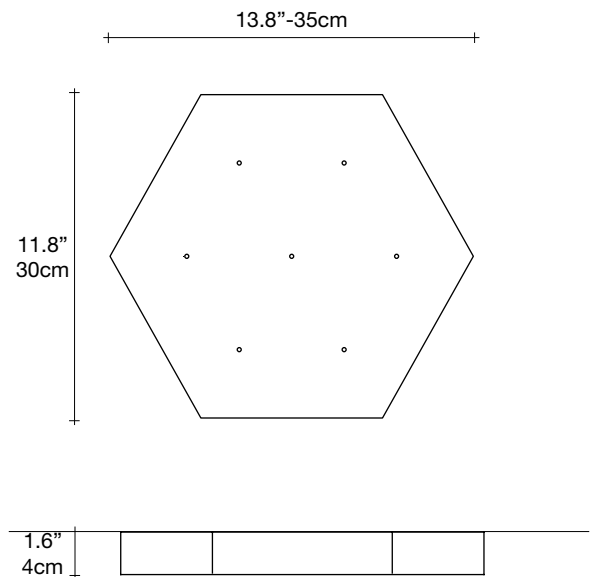

Canopy

Used for centuries as the tool to both teach and communicate mathematics, the abacus was found in one form or another across the ancient world. At Terzani, we saw the beauty in the abacus' mathematical purity and clean, functional design. In the hands of Terzani's craftsmen, we've turned this inspiration into a new collection of modular pendant lamps whose flexibility allows for complex and beautiful configurations. Each module, or strand, of Abacus contains a custom set of round, hand-blown opal glass which emit a soft and uniform light. And, as the original abacus was used to calculate everything from simple addition to complex formulas, we've retained the same scalability. Due to its customization, our Abacus light is just as suitable in a home as a commercial space, and its almost infinite configurations makes sure you always come up with the right solution.