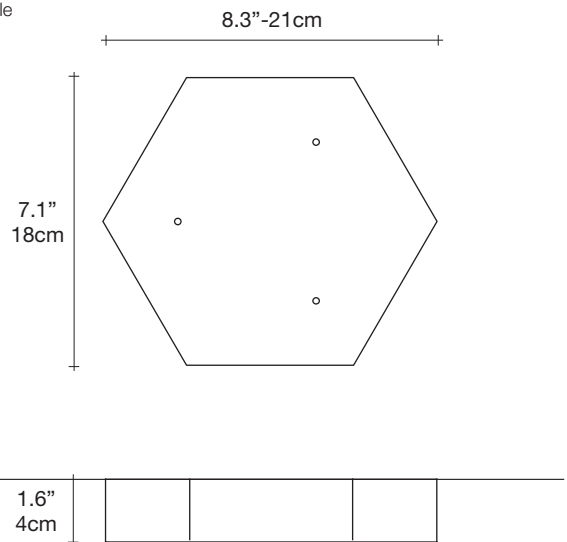

Canopy

Used for centuries as the tool to both teach and communicate mathematics, the abacus was found in one form or another across the ancient world. At Terzani, we saw the beauty in the abacus' mathematical purity and clean, functional design. In the hands of Terzani's craftsmen, we've turned this inspiration into a new collection of modular pendant lamps whose flexibility allows for complex and beautiful configurations. Each module, or strand, of Abacus contains a custom set of round, hand-blown opal glass which emit a soft and uniform light. And, as the original abacus was used to calculate everything from simple addition to complex formulas, we've retained the same scalability. Due to its customization, our Abacus light is just as suitable in a home as a commercial space, and its almost infinite configurations makes sure you always come up with the right solution.