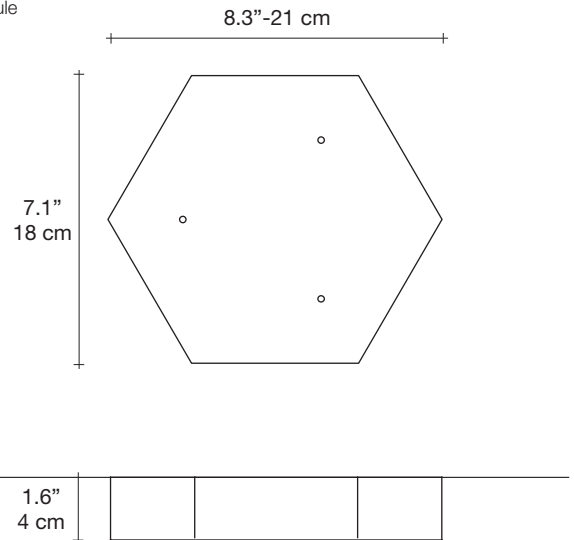

Canopy

Used for centuries as the tool to both teach and communicate mathematics, the abacus was found in one form or another across the ancient world. At Terzani, we saw the beauty in the abacus' mathematical purity and clean, functional design. In the hands of Terzani's craftsmen, we've turned this inspiration into a new collection of modular pendant lamps whose flexibility allows for complex and beautiful configurations. Each module, or strand, of Abacus contains a custom set of round, hand-blown white glass which emit a soft and uniform light. And, as the original abacus was used to calculate everything from simple addition to complex formulas, we've retained the same scalability. Due to its customization, our Abacus light is just as suitable in a home as a commercial space, and its almost infinite configurations makes sure you always come up with the right solution.