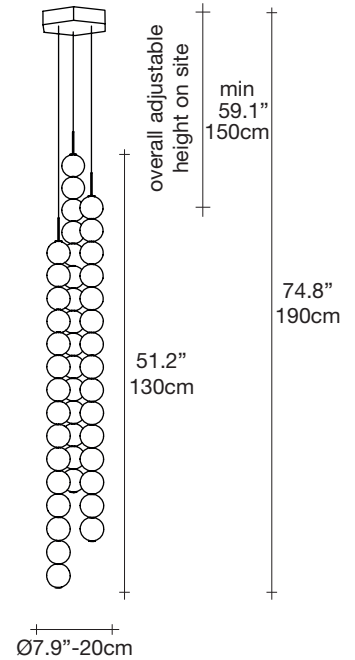

Abacus, multiplying *luminescence*.

design Draw
terzani.com

Product Name
Abacus
3 large round multi light pendant

Materials
brass | satin white glass

Finishes | Code

white canopy | brass
0V03S E8 B P 2B

satin brass canopy | brass
0V03S M3 B P 2B

Body | 3x15 spheres

Light source
120V ~ 50/60Hz

Built in Replaceable LED Module
3 x 10.8W
4860 lm 3000K

dimnable with

0-10V
PWM

Canopy

Used for centuries as the tool to both teach and communicate mathematics, the abacus was found in one form or another across the ancient world. At Terzani, we saw the beauty in the abacus' mathematical purity and clean, functional design. In the hands of Terzani's craftsmen, we've turned this inspiration into a new collection of modular pendant lamps whose flexibility allows for complex and beautiful configurations. Each module, or strand, of Abacus contains a custom set of round, hand-blown opal glass which emit a soft and uniform light. And, as the original abacus was used to calculate everything from simple addition to complex formulas, we've retained the same scalability. Due to its customization, our Abacus light is just as suitable in a home as a commercial space, and its almost infinite configurations makes sure you always come up with the right solution.