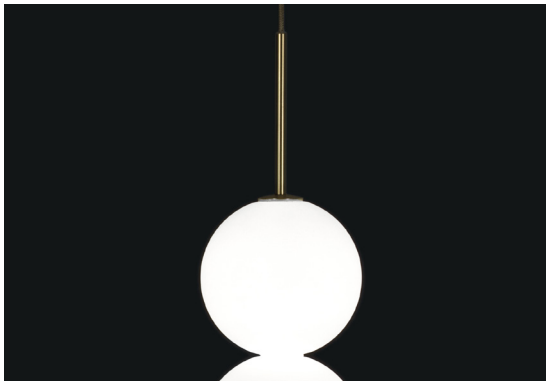

Abacus, multiplying *luminescence*.

design Draw
terzani.com

Name
Abacus
3 large round multi light pendant

Materials
brass | white glass

Finishes | Code

white canopy | brass
0V03S E8 B P 2B

satin brass canopy | brass
0V03S M3 B P 2B

Body | 3x15 spheres

Light source
120V ~ 50/60Hz

Built in Replaceable LED Module
3 x 10.8W
4860 lm 3000K

dimnable options

0-10V
PWM

Canopy

Used for centuries as the tool to both teach and communicate mathematics, the abacus was found in one form or another across the ancient world. At Terzani, we saw the beauty in the abacus' mathematical purity and clean, functional design. In the hands of Terzani's craftsmen, we've turned this inspiration into a new collection of modular pendant lamps whose flexibility allows for complex and beautiful configurations. Each module, or strand, of Abacus contains a custom set of round, hand-blown white glass which emit a soft and uniform light. And, as the original abacus was used to calculate everything from simple addition to complex formulas, we've retained the same scalability. Due to its customization, our Abacus light is just as suitable in a home as a commercial space, and its almost infinite configurations makes sure you always come up with the right solution.