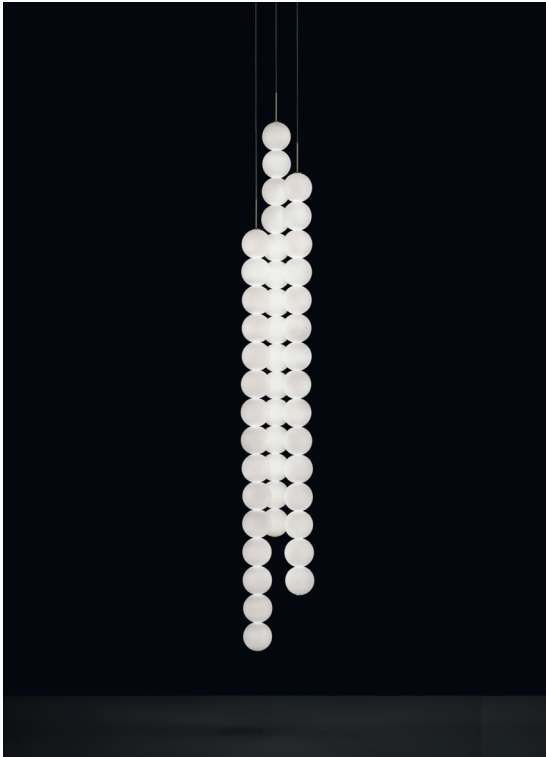

Abacus, multiplying *luminescence*.

design Draw
terzani.com

Product Name
Abacus
3 large round multi light pendant

Materials
brass | satin white glass

Finishes | Code

white canopy | brass
0V03S E8 B P 2B

satin brass canopy | brass
0V03S M3 B P 2B

Body | 3x15 spheres

Light source
120V ~ 50/60Hz

Built in Replaceable LED Module
3 x 10.8W
4860 lm 3000K

dimnable with

0-10V
PWM

Canopy

Used for centuries as the tool to both teach and communicate mathematics, the abacus was found in one form or another across the ancient world. At Terzani, we saw the beauty in the abacus' mathematical purity and clean, functional design. In the hands of Terzani's craftsmen, we've turned this inspiration into a new collection of modular pendant lamps whose flexibility allows for complex and beautiful configurations. Each module, or strand, of Abacus contains a custom set of round, hand-blown opal glass which emit a soft and uniform light. And, as the original abacus was used to calculate everything from simple addition to complex formulas, we've retained the same scalability. Due to its customization, our Abacus light is just as suitable in a home as a commercial space, and its almost infinite configurations makes sure you always come up with the right solution.