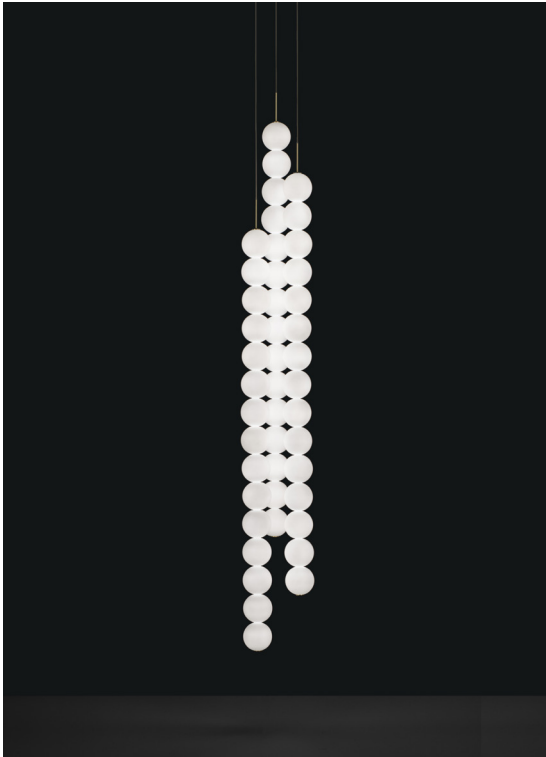

Abacus, multiplying *luminescence*.

design Draw
terzani.com

Name
Abacus
3 large round multi light pendant

Materials
brass | white glass

Finishes | Code

white canopy | brass
0V03S E8 B P 2B

satin brass canopy | brass
0V03S M3 B P 2B

Body | 3x15 spheres

Light source
120V ~ 50/60Hz

Built in Replaceable LED Module
3 x 10.8W
4860 lm 3000K

dimnable options

0-10V
PWM

Canopy

Used for centuries as the tool to both teach and communicate mathematics, the abacus was found in one form or another across the ancient world. At Terzani, we saw the beauty in the abacus' mathematical purity and clean, functional design. In the hands of Terzani's craftsmen, we've turned this inspiration into a new collection of modular pendant lamps whose flexibility allows for complex and beautiful configurations. Each module, or strand, of Abacus contains a custom set of round, hand-blown white glass which emit a soft and uniform light. And, as the original abacus was used to calculate everything from simple addition to complex formulas, we've retained the same scalability. Due to its customization, our Abacus light is just as suitable in a home as a commercial space, and its almost infinite configurations makes sure you always come up with the right solution.