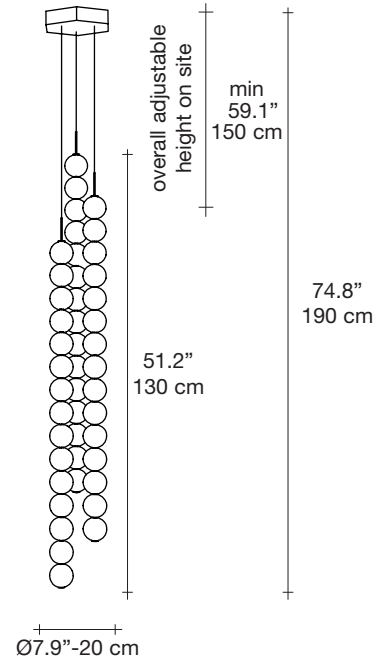

Abacus, multiplying *luminescence*.

design Draw
terzani.com

Name
Abacus
3 large round multi light pendant

Materials
brass | white glass

Finishes | Code

white canopy | brass
0V03S E8 B P 2B

satin brass canopy | brass
0V03S M3 B P 2B

Body | 3x15 spheres

Light source
120V ~ 50/60Hz

Built in Replaceable LED Module
3 x 10.8W
4860 lm 3000K

dimnable options

0-10V
PWM

Canopy

Used for centuries as the tool to both teach and communicate mathematics, the abacus was found in one form or another across the ancient world. At Terzani, we saw the beauty in the abacus' mathematical purity and clean, functional design. In the hands of Terzani's craftsmen, we've turned this inspiration into a new collection of modular pendant lamps whose flexibility allows for complex and beautiful configurations. Each module, or strand, of Abacus contains a custom set of round, hand-blown white glass which emit a soft and uniform light. And, as the original abacus was used to calculate everything from simple addition to complex formulas, we've retained the same scalability. Due to its customization, our Abacus light is just as suitable in a home as a commercial space, and its almost infinite configurations makes sure you always come up with the right solution.