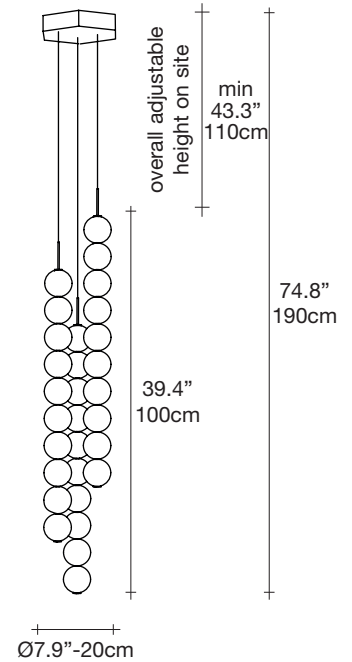

Abacus, multiplying *luminescence*.

design Draw
terzani.com

Product Name
Abacus
3 medium round multi light pendant

Materials
brass | satin white glass

Finishes | Code

white canopy | brass
0V03S E8 B P 1V

satin brass canopy | brass
0V03S M3 B P 1V

Body | 3x10 spheres

Light source

120V ~ 50/60Hz

Built in Replaceable LED Module
3 x 7.2W
3240 lm 3000K

dimmable with

0-10V
PWM

Canopy

Used for centuries as the tool to both teach and communicate mathematics, the abacus was found in one form or another across the ancient world. At Terzani, we saw the beauty in the abacus' mathematical purity and clean, functional design. In the hands of Terzani's craftsmen, we've turned this inspiration into a new collection of modular pendant lamps whose flexibility allows for complex and beautiful configurations. Each module, or strand, of Abacus contains a custom set of round, hand-blown opal glass which emit a soft and uniform light. And, as the original abacus was used to calculate everything from simple addition to complex formulas, we've retained the same scalability. Due to its customization, our Abacus light is just as suitable in a home as a commercial space, and its almost infinite configurations makes sure you always come up with the right solution.