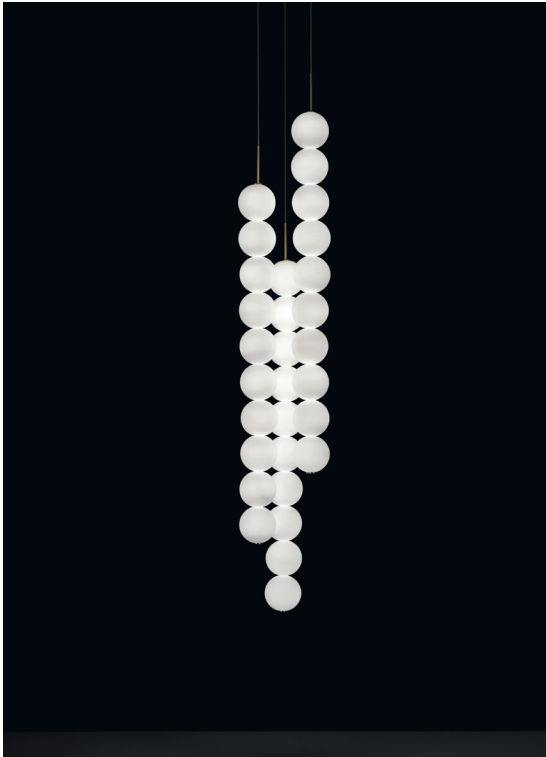

Abacus, multiplying *luminescence*.

design Draw
terzani.com

Product Name
Abacus
3 medium round multi light pendant

Materials
brass | satin white glass

Finishes | Code

white canopy | brass
0V03S E8 B P 1V

satin brass canopy | brass
0V03S M3 B P 1V

Body | 3x10 spheres

Light source

120V ~ 50/60Hz

Built in Replaceable LED Module
3 x 7.2W
3240 lm 3000K

dimmable with

0-10V
PWM

Canopy

Used for centuries as the tool to both teach and communicate mathematics, the abacus was found in one form or another across the ancient world. At Terzani, we saw the beauty in the abacus' mathematical purity and clean, functional design. In the hands of Terzani's craftsmen, we've turned this inspiration into a new collection of modular pendant lamps whose flexibility allows for complex and beautiful configurations. Each module, or strand, of Abacus contains a custom set of round, hand-blown opal glass which emit a soft and uniform light. And, as the original abacus was used to calculate everything from simple addition to complex formulas, we've retained the same scalability. Due to its customization, our Abacus light is just as suitable in a home as a commercial space, and its almost infinite configurations makes sure you always come up with the right solution.