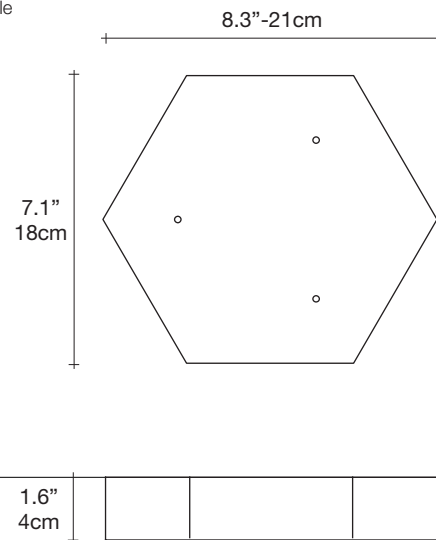

Canopy

Used for centuries as the tool to both teach and communicate mathematics, the abacus was found in one form or another across the ancient world. At Terzani, we saw the beauty in the abacus' mathematical purity and clean, functional design. In the hands of Terzani's craftsmen, we've turned this inspiration into a new collection of modular pendant lamps whose flexibility allows for complex and beautiful configurations. Each module, or strand, of Abacus contains a custom set of round, hand-blown opal glass which emit a soft and uniform light. And, as the original abacus was used to calculate everything from simple addition to complex formulas, we've retained the same scalability. Due to its customization, our Abacus light is just as suitable in a home as a commercial space, and its almost infinite configurations makes sure you always come up with the right solution.