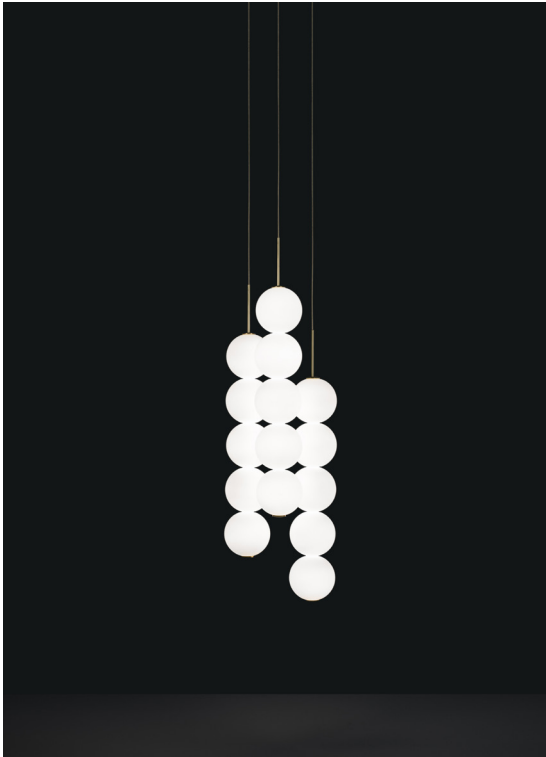

# Abacus, multiplying *luminescence*.

design Draw  
terzani.com

**Name**  
Abacus  
3 small round multi light pendant

**Materials**  
brass | white glass

**Finishes | Code**

-  white canopy | brass  
0V03S E8 B P 1F
-  satin brass canopy | brass  
0V03S M3 B P 1F

**Body | 3x5 spheres**

**Light source**  
120V ~ 50/60Hz

 Built in Replaceable LED Module  
3 x 3.6W  
1620 lm 3000K

**dimnable options**

-  0-10V  
PWM

**Canopy**

Used for centuries as the tool to both teach and communicate mathematics, the abacus was found in one form or another across the ancient world. At Terzani, we saw the beauty in the abacus' mathematical purity and clean, functional design. In the hands of Terzani's craftsmen, we've turned this inspiration into a new collection of modular pendant lamps whose flexibility allows for complex and beautiful configurations. Each module, or strand, of Abacus contains a custom set of round, hand-blown white glass which emit a soft and uniform light. And, as the original abacus was used to calculate everything from simple addition to complex formulas, we've retained the same scalability. Due to its customization, our Abacus light is just as suitable in a home as a commercial space, and its almost infinite configurations makes sure you always come up with the right solution.