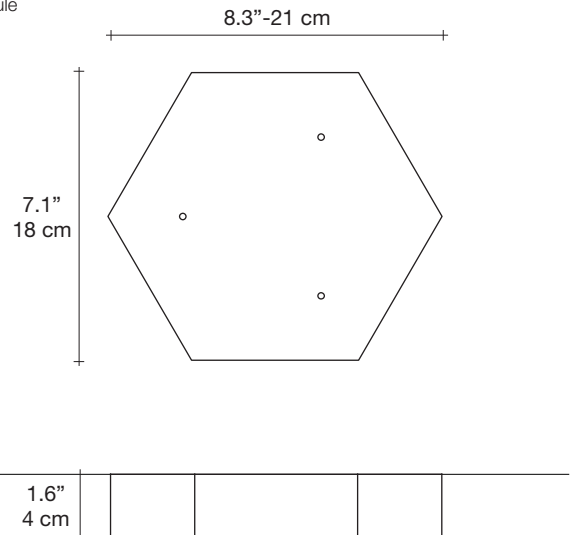

Used for centuries as the tool to both teach and communicate mathematics, the abacus was found in one form or another across the ancient world. At Terzani, we saw the beauty in the abacus' mathematical purity and clean, functional design. In the hands of Terzani's craftsmen, we've turned this inspiration into a new collection of modular pendant lamps whose flexibility allows for complex and beautiful configurations. Each module, or strand, of Abacus contains a custom set of round, hand-blown white glass which emit a soft and uniform light. And, as the original abacus was used to calculate everything from simple addition to complex formulas, we've retained the same scalability. Due to its customization, our Abacus light is just as suitable in a home as a commercial space, and its almost infinite configurations makes sure you always come up with the right solution.