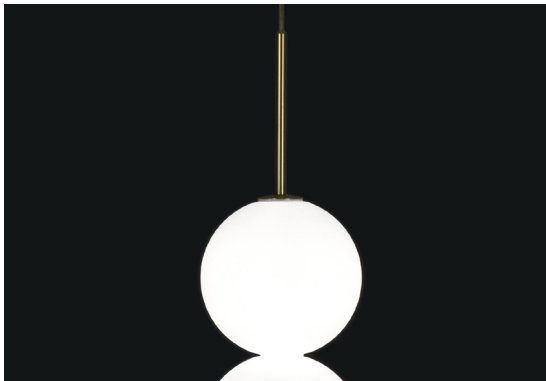

# Abacus, multiplying *luminescence*.

design Draw  
terzani.com

**Name**  
Abacus  
3 small round multi light pendant

**Materials**  
brass | white glass

**Finishes | Code**

-  white canopy | brass  
0V03S E8 B P 1F
-  satin brass canopy | brass  
0V03S M3 B P 1F

**Body | 3x5 spheres**

**Light source**  
120V ~ 50/60Hz

 Built in Replaceable LED Module  
3 x 3.6W  
1620 lm 3000K

**dimnable options**

-  0-10V  
PWM

**Canopy**

Used for centuries as the tool to both teach and communicate mathematics, the abacus was found in one form or another across the ancient world. At Terzani, we saw the beauty in the abacus' mathematical purity and clean, functional design. In the hands of Terzani's craftsmen, we've turned this inspiration into a new collection of modular pendant lamps whose flexibility allows for complex and beautiful configurations. Each module, or strand, of Abacus contains a custom set of round, hand-blown white glass which emit a soft and uniform light. And, as the original abacus was used to calculate everything from simple addition to complex formulas, we've retained the same scalability. Due to its customization, our Abacus light is just as suitable in a home as a commercial space, and its almost infinite configurations makes sure you always come up with the right solution.