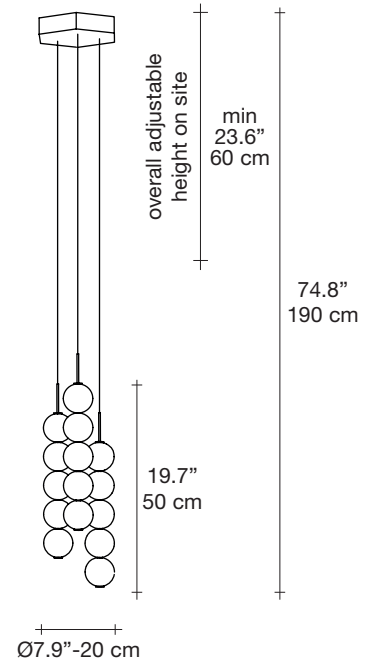

# Abacus, multiplying *luminescence*.

design Draw  
terzani.com

**Name**  
Abacus  
3 small round multi light pendant

**Materials**  
brass | white glass

**Finishes | Code**

-  white canopy | brass  
0V03S E8 B P 1F
-  satin brass canopy | brass  
0V03S M3 B P 1F

**Body | 3x5 spheres**

**Light source**  
120V ~ 50/60Hz

 Built in Replaceable LED Module  
3 x 3.6W  
1620 lm 3000K

**dimnable options**

-  0-10V  
PWM

**Canopy**

Used for centuries as the tool to both teach and communicate mathematics, the abacus was found in one form or another across the ancient world. At Terzani, we saw the beauty in the abacus' mathematical purity and clean, functional design. In the hands of Terzani's craftsmen, we've turned this inspiration into a new collection of modular pendant lamps whose flexibility allows for complex and beautiful configurations. Each module, or strand, of Abacus contains a custom set of round, hand-blown white glass which emit a soft and uniform light. And, as the original abacus was used to calculate everything from simple addition to complex formulas, we've retained the same scalability. Due to its customization, our Abacus light is just as suitable in a home as a commercial space, and its almost infinite configurations makes sure you always come up with the right solution.