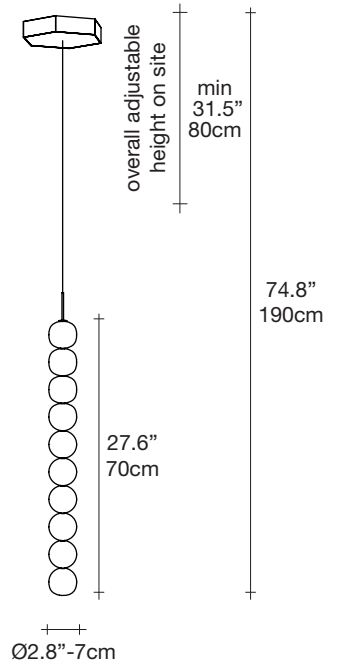

# Abacus, multiplying *luminescence*.

design Draw  
terzani.com

**Product Name**  
Abacus  
medium pendant light

**Materials**  
brass | satin white glass

**Finishes | Code**

white canopy | brass  
0V01S E8 B P 1A

satin brass canopy | brass  
0V01S M3 B P 1A

**Body | 10 spheres**

**Light source**

120V ~ 50/60Hz

Built in Replaceable LED Module  
7.2W  
1080 lm 3000K

**dimmable with**

0-10V  
PWM

**Canopy**