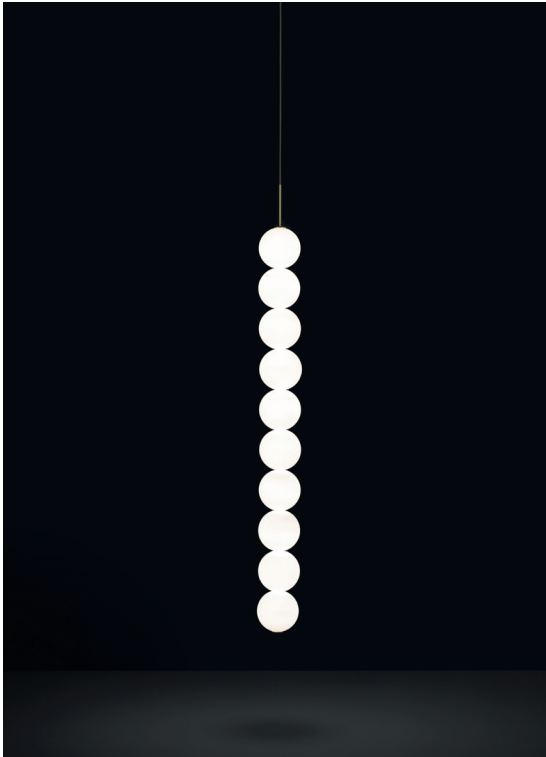

# Abacus, multiplying *luminescence*.

design Draw  
terzani.com

**Product Name**  
Abacus  
medium pendant light

**Materials**  
brass | satin white glass

**Finishes | Code**

white canopy | brass  
0V01S E8 B P 1A

satin brass canopy | brass  
0V01S M3 B P 1A

**Body | 10 spheres**

**Light source**

120V ~ 50/60Hz

Built in Replaceable LED Module  
7.2W  
1080 lm 3000K

**dimmable with**

0-10V  
PWM

**Canopy**

Used for centuries as the tool to both teach and communicate mathematics, the abacus was found in one form or another across the ancient world. At Terzani, we saw the beauty in the abacus' mathematical purity and clean, functional design. In the hands of Terzani's craftsmen, we've turned this inspiration into a new collection of modular pendant lamps whose flexibility allows for complex and beautiful configurations. Each module, or strand, of Abacus contains a custom set of round, hand-blown opal glass which emit a soft and uniform light. And, as the original abacus was used to calculate everything from simple addition to complex formulas, we've retained the same scalability. Due to its customization, our Abacus light is just as suitable in a home as a commercial space, and its almost infinite configurations makes sure you always come up with the right solution.