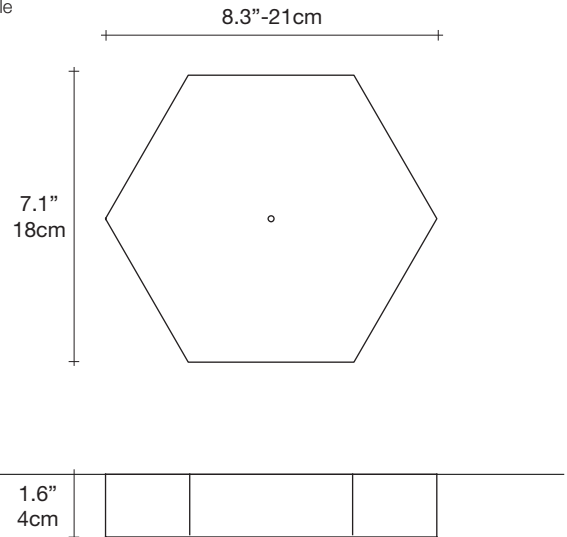

# Abacus, multiplying *luminescence*.

design Draw  
terzani.com

**Product Name**  
Abacus  
medium pendant light

**Materials**  
brass | satin white glass

**Finishes | Code**

white canopy | brass  
0V01S E8 B P 1A

satin brass canopy | brass  
0V01S M3 B P 1A

**Body | 10 spheres**

**Light source**

120V ~ 50/60Hz

Built in Replaceable LED Module  
7.2W  
1080 lm 3000K

**dimmable with**

0-10V  
PWM

**Canopy**