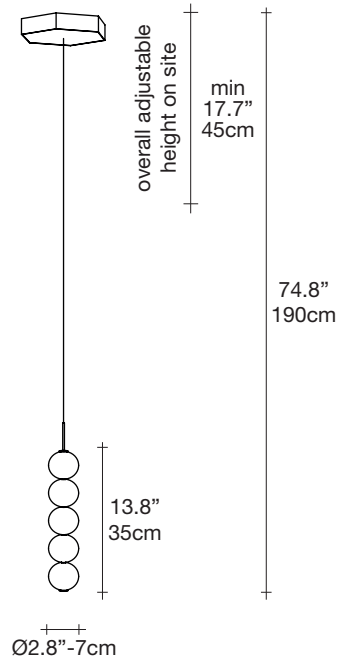

# Abacus, multiplying *luminescence*.

design Draw  
terzani.com

**Product Name**  
Abacus  
small pendant light

**Materials**  
brass | satin white glass

**Finishes | Code**

white canopy | brass  
OV01S E8 B P 15

satin brass canopy | brass  
OV01S M3 B P 15

**Body | 5 spheres**

**Light source**

120V ~ 50/60Hz

Built in Replaceable LED Module  
3.6W  
540 lm 3000K

**dimnable with**

0-10V  
PWM

**Canopy**