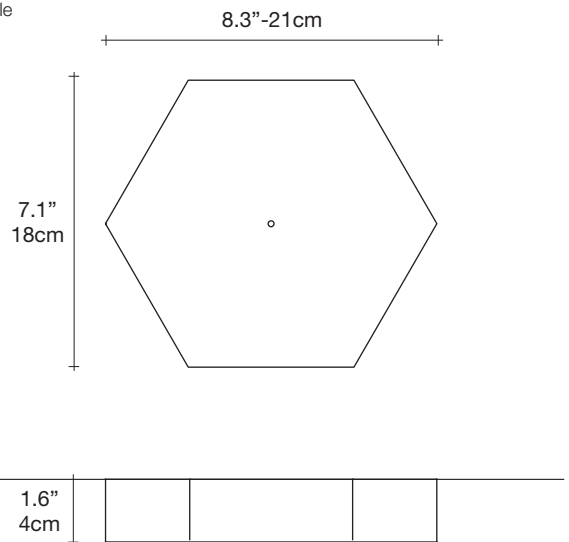

satin brass canopy | brass  
OV01S M3 B P 15

**Body | 5 spheres**

**Light source**

120V ~ 50/60Hz

Built in Replaceable LED Module  
3.6W  
540 lm 3000K

**dimnable with**

0-10V  
PWM

**Canopy**