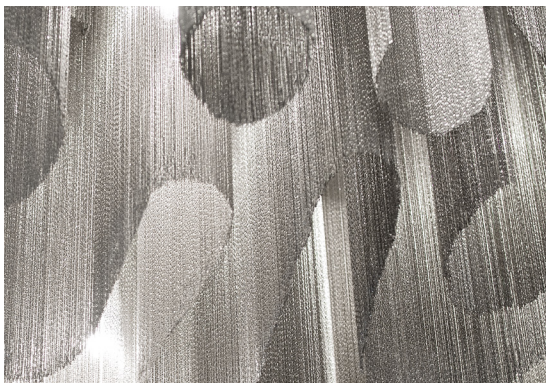

Stream, iridescent *light*.

design Christian Lava
terzani.com

TERZANI
LA LUCE PENSATA

Name
Stream
floor lamp

Materials
metal

Finishes | Code

-  nickel plated
OJ65P E7 C8
-  black nickel plated
OJ65P E9 C8
-  gold plated
OJ65P L6 C8

Body

Light source
220-240V ~ 50/60Hz

 LED
6 x 6W E14 dimmable

 integrated dimmer

Base

Another stunning design from Christian Lava, Stream is an impressive presence in any room. Like Christian's other work for Terzani, Etoile and Moiré, Stream's design exploits the physical characteristics of the materials used to envelop a room in a unique, immersive light. Here, over seven kilometers of metal chain appear to flow down from the undulating, nickel-plated frame. These cascading tiers project a streaking, yet tranquil, shadow throughout the room. Available in nickel, black nickel and gold. Design Christian Lava. Made in Italy.