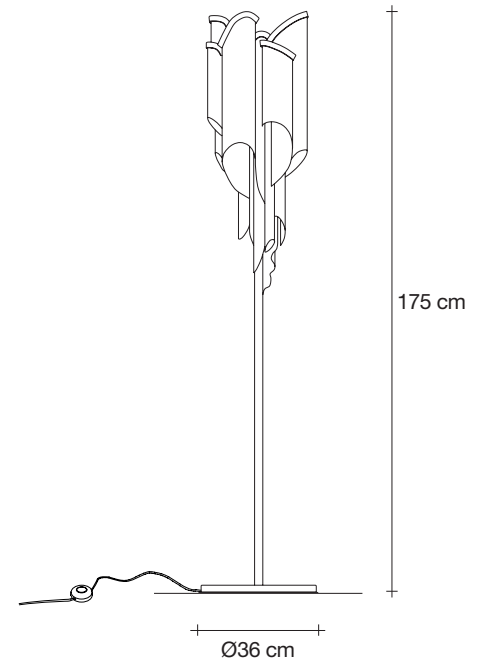

Stream, iridescent *light*.

design Christian Lava
terzani.com

TERZANI
LA LUCE PENSATA

Name
Stream
floor lamp

Materials
metal

Finishes | Code

-  nickel plated
OJ65P E7 C8
-  black nickel plated
OJ65P E9 C8
-  gold plated
OJ65P L6 C8

Body

Light source
220-240V ~ 50/60Hz

 LED
6 x 6W E14 dimmable

 integrated dimmer

Base

Another stunning design from Christian Lava, Stream is an impressive presence in any room. Like Christian's other work for Terzani, Etoile and Moiré, Stream's design exploits the physical characteristics of the materials used to envelop a room in a unique, immersive light. Here, over seven kilometers of metal chain appear to flow down from the undulating, nickel-plated frame. These cascading tiers project a streaking, yet tranquil, shadow throughout the room. Available in nickel, black nickel and gold. Design Christian Lava. Made in Italy.