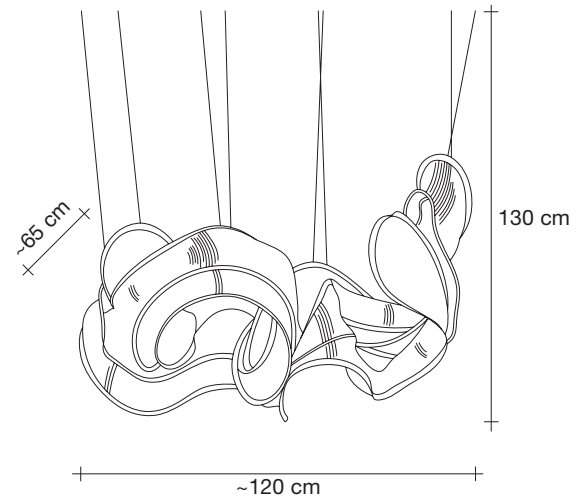

Genesis, floating knit

design Gianluca Regazzo
terzani.com

TERZANI
LA LUCE PENSATA

Name
Genesis

Materials
stainless steel

Finishes | Code

stainless steel
OB55SE7H90

Body

Optional Light source: ceiling mounted or recessed downlights

General recommendations:

Number of downlights: 4 to 7

Beam Angle: 45° - 60°

Color Temperature: 2700K - 3000K

Lumen Output: 800 - 1200 lumens per downlight