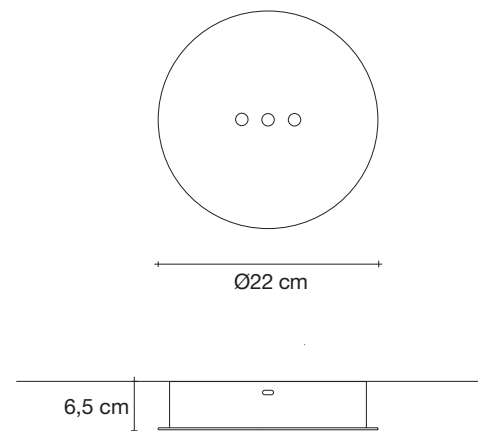

Etoile's intricate network of intersecting nickel lines recalls constellations in a clear night sky. Strategically placed bulbs cast a starry light, twinkling as viewers move around the pendant. Through projecting these complex patterns throughout the room, Etoile casts a heavenly glow in any space. Design Christian Lava. Made in Italy.