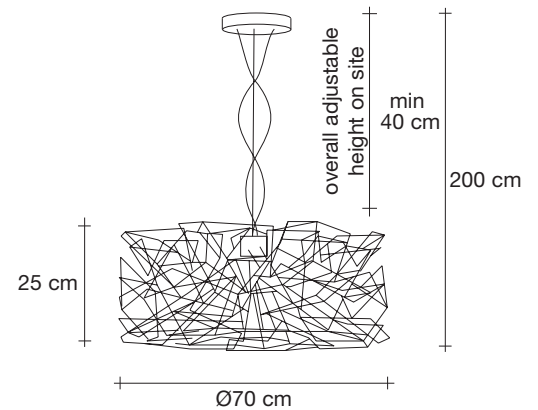

Etoile, twinkling in an *indoor sky*.

design Christian Lava
terzani.com

TERZANI
LA LUCE PENSATA

Name
Etoile
chandelier

Materials
metal

CE ENEC CB

Finishes | Code

 nickel plated
0P01S E7 C8

Body

Light source options

230-240V ~ 50/60Hz

 HALOGEN
8 x 10W G4 12V
8 x 20W G4 12V

or

 LED
16 x 1,2W G4 12V

dimnable options

 IGBT
TRIAC
0/1-10V
PWM
10-100kΩ
PUSH
DALI

Canopy

Etoile's intricate network of intersecting nickel lines recalls constellations in a clear night sky. Strategically placed bulbs cast a starry light, twinkling as viewers move around the pendant. Through projecting these complex patterns throughout the room, Etoile casts a heavenly glow in any space. Design Christian Lava. Made in Italy.