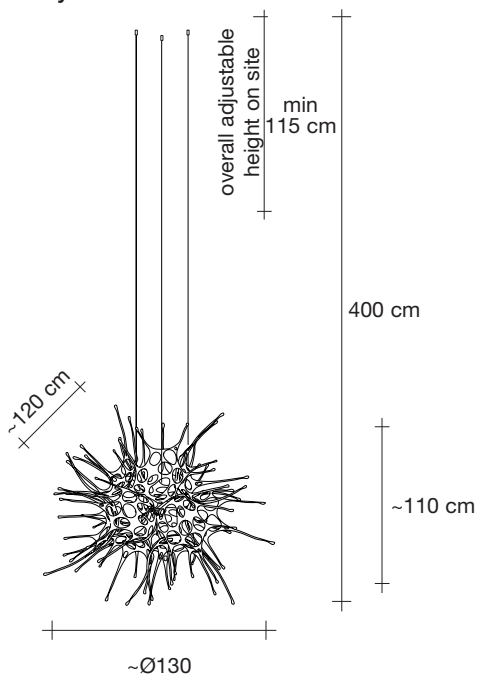

 34 kg  174 kg  57 x 147 x 143 cm

Dragon represents a new chapter for Terzani: the first piece designed as a standalone brass sculpture, cast at a historic foundry in Tuscany.

At Terzani, our creative process benefits from the dialogue created between our history, our creative partners, and our innovative spirit. When creating Dragon, we found that the most powerful expression was not as a lighting design but as a sculptural work of art one that elevates the artist and harnesses our creative expertise.