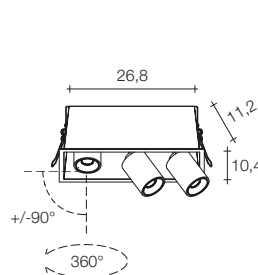

-  0/1-10V
IGBT/TRIAC
DALI
-  not dimmable

Ceiling mounted

Photometric diagram

Recessed downlights

Photometric diagram