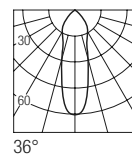

-  0/1-10V
IGBT/TRIAC
DALI
-  not dimmable

Ceiling mounted

Photometric diagram

Recessed downlights

Photometric diagram