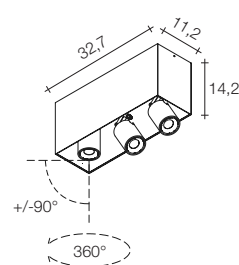

-  0/1-10V
IGBT/TRIAC
DALI
-  not dimmable

Ceiling mounted

Photometric diagram

Recessed downlights

Photometric diagram