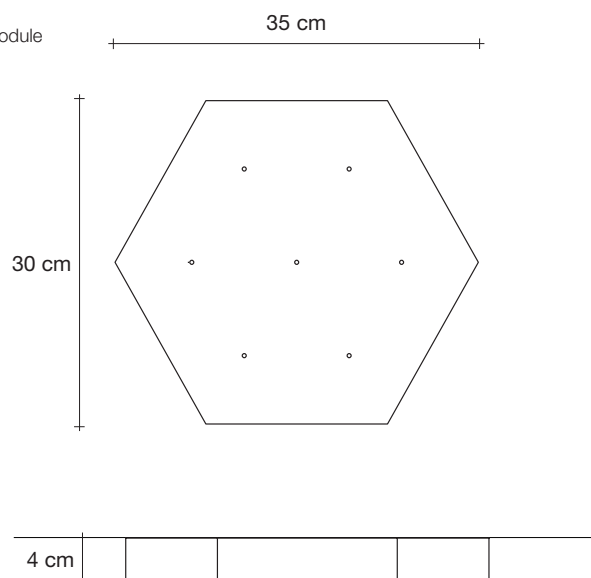

Canopy

Used for centuries as the tool to both teach and communicate mathematics, the abacus was found in one form or another across the ancient world. At Terzani, we saw the beauty in the abacus' mathematical purity and clean, functional design. In the hands of Terzani's craftsmen, we've turned this inspiration into a new collection of modular pendant lamps whose flexibility allows for complex and beautiful configurations. Each module, or strand, of Abacus contains a custom set of round, hand-blown white glass which emit a soft and uniform light. And, as the original abacus was used to calculate everything from simple addition to complex formulas, we've retained the same scalability. Due to its customization, our Abacus light is just as suitable in a home as a commercial space, and its almost infinite configurations makes sure you always come up with the right solution. Made in Italy.