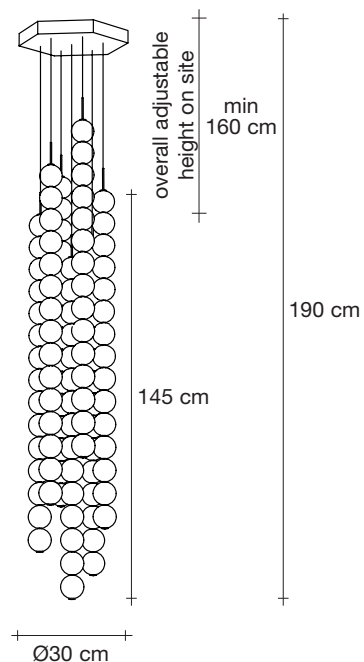

Abacus, multiplying *luminescence*.

design Draw
terzani.com

TERZANI
LA LUCE PENSATA

Name

Abacus
7 large round multi light pendant

Materials

brass | white glass

Finishes | Code

white canopy | brass
0V07S E8 B P 43

brass canopy | brass
0V07S M3 B P 43

Body | 7x15 spheres

Light source

220-240V ~ 50/60Hz

 Built in Replaceable LED Module
7 x 10,8W
11340 lm 3000K

dimnable options

 0/1-10V
PWM
10-100kΩ
PUSH
DALI