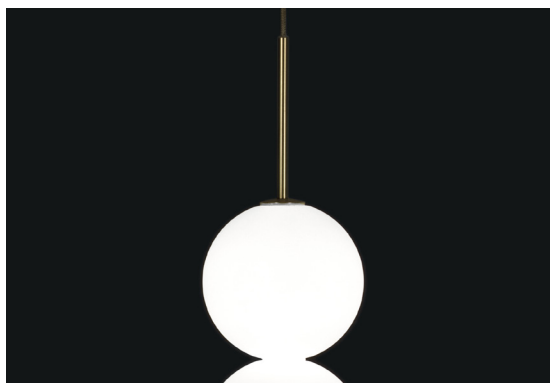

Abacus, multiplying *luminescence*.

design Draw
terzani.com

TERZANI
LA LUCE PENSATA

Name

Abacus
7 large round multi light pendant

Materials

brass | white glass

Finishes | Code

white canopy | brass
0V07S E8 B P 43

brass canopy | brass
0V07S M3 B P 43

Body | 7x15 spheres

Light source

220-240V ~ 50/60Hz

 Built in Replaceable LED Module
7 x 10,8W
11340 lm 3000K

dimnable options

 0/1-10V
PWM
10-100kΩ
PUSH
DALI

Canopy

Used for centuries as the tool to both teach and communicate mathematics, the abacus was found in one form or another across the ancient world. At Terzani, we saw the beauty in the abacus' mathematical purity and clean, functional design. In the hands of Terzani's craftsmen, we've turned this inspiration into a new collection of modular pendant lamps whose flexibility allows for complex and beautiful configurations. Each module, or strand, of Abacus contains a custom set of round, hand-blown white glass which emit a soft and uniform light. And, as the original abacus was used to calculate everything from simple addition to complex formulas, we've retained the same scalability. Due to its customization, our Abacus light is just as suitable in a home as a commercial space, and its almost infinite configurations makes sure you always come up with the right solution. Made in Italy.