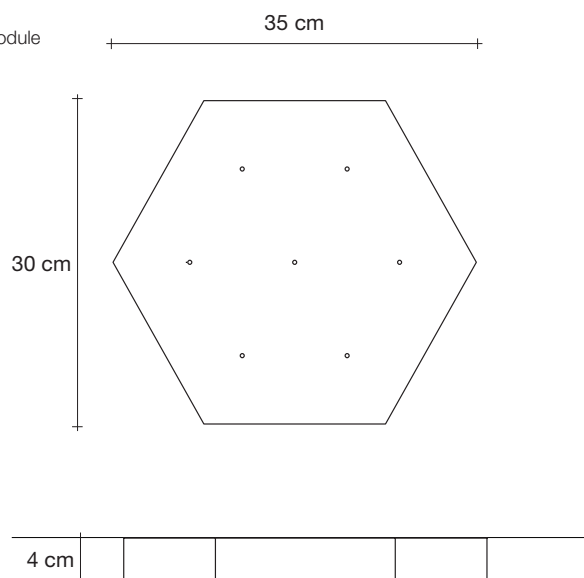

Used for centuries as the tool to both teach and communicate mathematics, the abacus was found in one form or another across the ancient world. At Terzani, we saw the beauty in the abacus' mathematical purity and clean, functional design. In the hands of Terzani's craftsmen, we've turned this inspiration into a new collection of modular pendant lamps whose flexibility allows for complex and beautiful configurations. Each module, or strand, of Abacus contains a custom set of round, hand-blown white glass which emit a soft and uniform light. And, as the original abacus was used to calculate everything from simple addition to complex formulas, we've retained the same scalability. Due to its customization, our Abacus light is just as suitable in a home as a commercial space, and its almost infinite configurations makes sure you always come up with the right solution. Made in Italy.