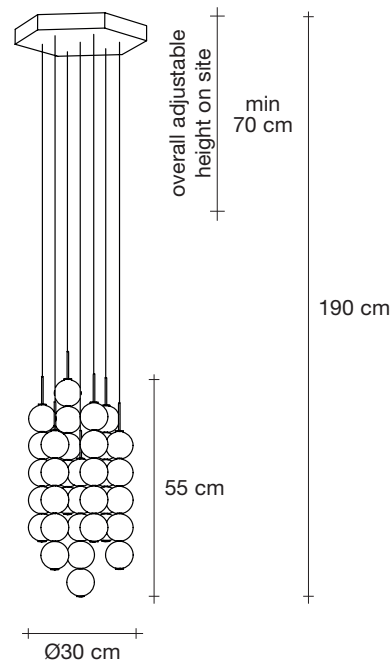

Abacus, multiplying *luminescence*.

design Draw
terzani.com

TERZANI
LA LUCE PENSATA

Name
Abacus
7 small round multi light pendant

Materials
brass | white glass

Finishes | Code

-  white canopy | brass
0V07S E8 B P 21
-  brass canopy | brass
0V07S M3 B P 21

Body | 7x5 spheres

Light source
220-240V ~ 50/60Hz

 Built in Replaceable LED Module
7 x 3,6W
3780 lm 3000K

dimnable options

-  0/1-10V
PWM
10-100kΩ
PUSH
DALI

Canopy

Used for centuries as the tool to both teach and communicate mathematics, the abacus was found in one form or another across the ancient world. At Terzani, we saw the beauty in the abacus' mathematical purity and clean, functional design. In the hands of Terzani's craftsmen, we've turned this inspiration into a new collection of modular pendant lamps whose flexibility allows for complex and beautiful configurations. Each module, or strand, of Abacus contains a custom set of round, hand-blown white glass which emit a soft and uniform light. And, as the original abacus was used to calculate everything from simple addition to complex formulas, we've retained the same scalability. Due to its customization, our Abacus light is just as suitable in a home as a commercial space, and its almost infinite configurations makes sure you always come up with the right solution. Made in Italy.