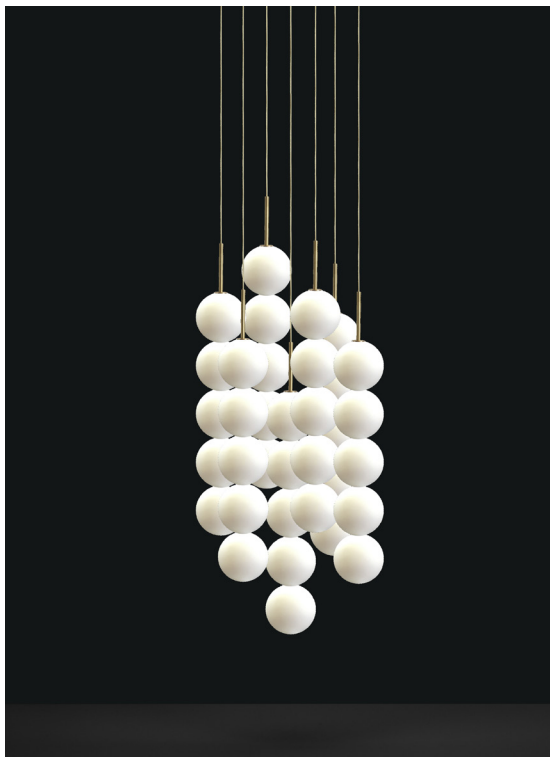

Abacus, multiplying *luminescence*.

design Draw
terzani.com

TERZANI
LA LUCE PENSATA

Name
Abacus
7 small round multi light pendant

Materials
brass | white glass

Finishes | Code

-  white canopy | brass
0V07S E8 B P 21
-  brass canopy | brass
0V07S M3 B P 21

Body | 7x5 spheres

Light source
220-240V ~ 50/60Hz

 Built in Replaceable LED Module
7 x 3,6W
3780 lm 3000K

dimnable options

-  0/1-10V
PWM
10-100kΩ
PUSH
DALI

Canopy

Used for centuries as the tool to both teach and communicate mathematics, the abacus was found in one form or another across the ancient world. At Terzani, we saw the beauty in the abacus' mathematical purity and clean, functional design. In the hands of Terzani's craftsmen, we've turned this inspiration into a new collection of modular pendant lamps whose flexibility allows for complex and beautiful configurations. Each module, or strand, of Abacus contains a custom set of round, hand-blown white glass which emit a soft and uniform light. And, as the original abacus was used to calculate everything from simple addition to complex formulas, we've retained the same scalability. Due to its customization, our Abacus light is just as suitable in a home as a commercial space, and its almost infinite configurations makes sure you always come up with the right solution. Made in Italy.