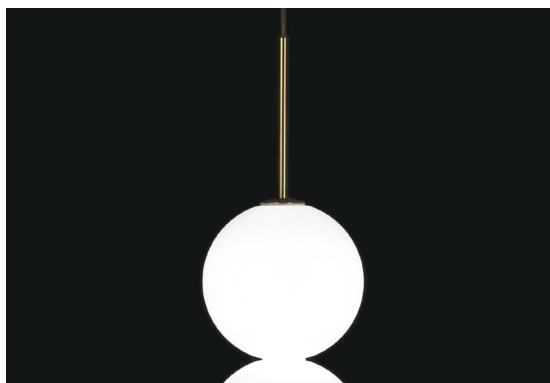

Abacus, multiplying *luminescence*.

design Draw
terzani.com

TERZANI
LA LUCE PENSATA

Name
Abacus
7 small round multi light pendant

Materials
brass | white glass

Finishes | Code

-  white canopy | brass
0V07S E8 B P 21
-  brass canopy | brass
0V07S M3 B P 21

Body | 7x5 spheres

Light source
220-240V ~ 50/60Hz

 Built in Replaceable LED Module
7 x 3,6W
3780 lm 3000K

dimnable options

-  0/1-10V
PWM
10-100kΩ
PUSH
DALI

Canopy

Used for centuries as the tool to both teach and communicate mathematics, the abacus was found in one form or another across the ancient world. At Terzani, we saw the beauty in the abacus' mathematical purity and clean, functional design. In the hands of Terzani's craftsmen, we've turned this inspiration into a new collection of modular pendant lamps whose flexibility allows for complex and beautiful configurations. Each module, or strand, of Abacus contains a custom set of round, hand-blown white glass which emit a soft and uniform light. And, as the original abacus was used to calculate everything from simple addition to complex formulas, we've retained the same scalability. Due to its customization, our Abacus light is just as suitable in a home as a commercial space, and its almost infinite configurations makes sure you always come up with the right solution. Made in Italy.