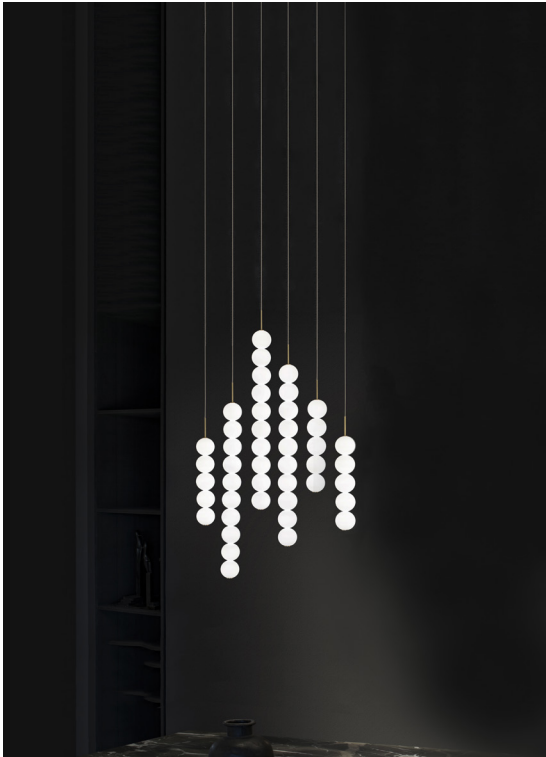

# Abacus, multiplying *luminescence*.

design Draw  
terzani.com

**TERZANI**  
LA LUCE PENSATA

**Name**  
Abacus  
small linear multi light pendant

**Materials**  
brass | white glass

**Finishes | Code**

-  white canopy | brass  
0V06S E8 B R 2B
-  brass canopy | brass  
0V06S P4 B R 2B

**Body** | 3x5 - 3x10 spheres

**Light source**  
220-240V ~ 50/60Hz

-  Built in Replaceable LED Module  
3 x 3,6W  
3 x 7,2W  
4860lm 3000K

**dimnable options**

-  0/1-10V  
PWM  
10-100kΩ  
PUSH  
DALI

**Canopy**

Used for centuries as the tool to both teach and communicate mathematics, the abacus was found in one form or another across the ancient world. At Terzani, we saw the beauty in the abacus' mathematical purity and clean, functional design. In the hands of Terzani's craftsmen, we've turned this inspiration into a new collection of modular pendant lamps whose flexibility allows for complex and beautiful configurations. Each module, or strand, of Abacus contains a custom set of round, hand-blown white glass which emit a soft and uniform light. And, as the original abacus was used to calculate everything from simple addition to complex formulas, we've retained the same scalability. Due to its customization, our Abacus light is just as suitable in a home as a commercial space, and its almost infinite configurations makes sure you always come up with the right solution. Made in Italy.