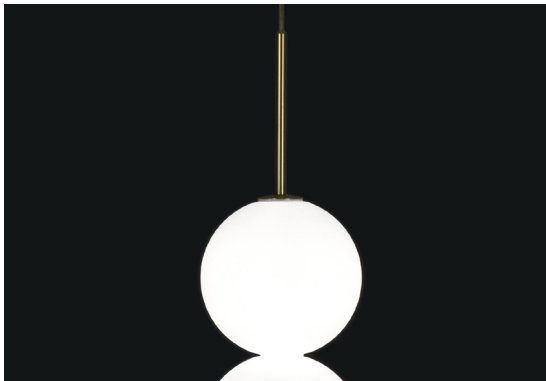

# Abacus, multiplying *luminescence*.

design Draw  
terzani.com

**TERZANI**  
LA LUCE PENSATA

**Name**  
Abacus  
small linear multi light pendant

**Materials**  
brass | white glass

**Finishes | Code**

-  white canopy | brass  
0V06S E8 B R 2B
-  brass canopy | brass  
0V06S P4 B R 2B

**Body** | 3x5 - 3x10 spheres

**Light source**  
220-240V ~ 50/60Hz

-  Built in Replaceable LED Module  
3 x 3,6W  
3 x 7,2W  
4860lm 3000K

**dimnable options**

-  0/1-10V  
PWM  
10-100kΩ  
PUSH  
DALI

**Canopy**

Used for centuries as the tool to both teach and communicate mathematics, the abacus was found in one form or another across the ancient world. At Terzani, we saw the beauty in the abacus' mathematical purity and clean, functional design. In the hands of Terzani's craftsmen, we've turned this inspiration into a new collection of modular pendant lamps whose flexibility allows for complex and beautiful configurations. Each module, or strand, of Abacus contains a custom set of round, hand-blown white glass which emit a soft and uniform light. And, as the original abacus was used to calculate everything from simple addition to complex formulas, we've retained the same scalability. Due to its customization, our Abacus light is just as suitable in a home as a commercial space, and its almost infinite configurations makes sure you always come up with the right solution. Made in Italy.