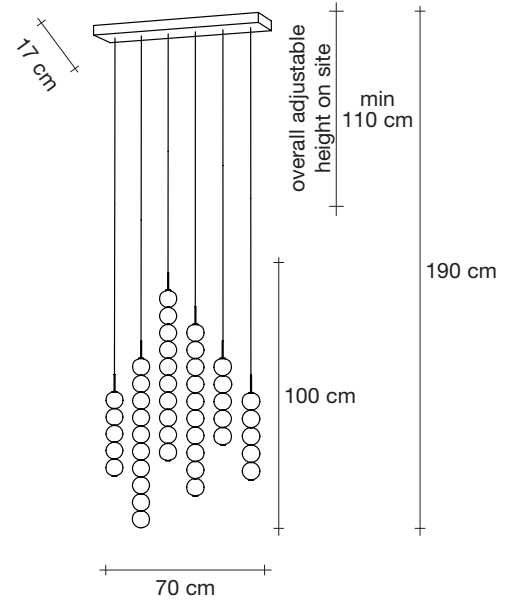

# Abacus, multiplying *luminescence*.

design Draw  
terzani.com

**TERZANI**  
LA LUCE PENSATA

**Name**  
Abacus  
small linear multi light pendant

**Materials**  
brass | white glass

**Finishes | Code**

-  white canopy | brass  
0V06S E8 B R 2B
-  brass canopy | brass  
0V06S P4 B R 2B

**Body** | 3x5 - 3x10 spheres

**Light source**  
220-240V ~ 50/60Hz

-  Built in Replaceable LED Module  
3 x 3,6W  
3 x 7,2W  
4860lm 3000K

**dimnable options**

-  0/1-10V  
PWM  
10-100kΩ  
PUSH  
DALI

**Canopy**