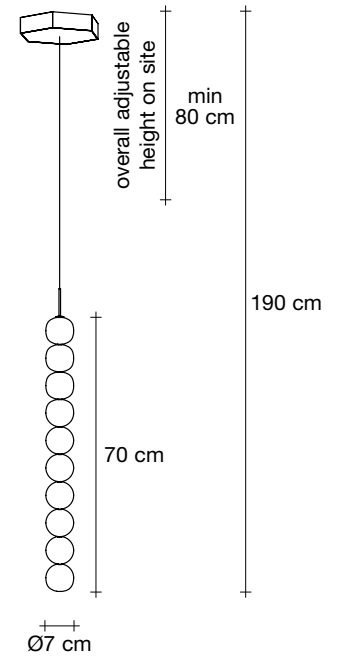

Abacus, multiplying *luminescence*.

design Draw
terzani.com

TERZANI

Name
Abacus
medium pendant light

Materials
brass | white glass

CE ENEC CB

Finishes | Code

-  white canopy | brass
OV01SE8BP1A
-  painted brass canopy | brass
OV01SM3BP1A

Body | 10 spheres

Light source
220-240V ~ 50/60Hz

 Built in replaceable led module
7,2W 1080 lm 3000K

dimnable options

-  0/1-10V
PWM
100kΩ
PUSH
DALI
0-10V

Canopy