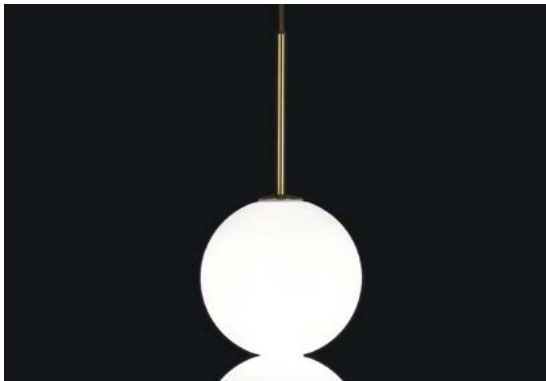

Abacus, multiplying *luminescence*.

design Draw
terzani.com

TERZANI

Name
Abacus
medium pendant light

Materials
brass | white glass

CE ENEC CB

Finishes | Code

-  white canopy | brass
OV01SE8BP1A
-  painted brass canopy | brass
OV01SM3BP1A

Body | 10 spheres

Light source
220-240V ~ 50/60Hz

 Built in replaceable led module
7,2W 1080 lm 3000K

dimnable options

-  0/1-10V
PWM
100kΩ
PUSH
DALI
0-10V

Canopy