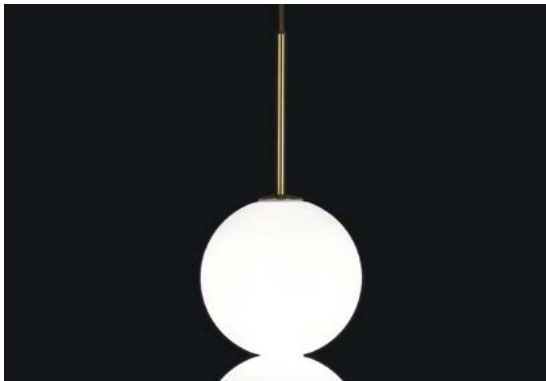

Abacus, multiplying *luminescence*.

design Draw
terzani.com

TERZANI

Name
Abacus
small pendant light

Materials
brass | white glass

CE ENEC CB

Finishes | Code

-  white canopy | brass
OV01SE8BP15
-  painted brass canopy | brass
OV01SM3BP15

Body | 5 spheres

Light source
220-240V ~ 50/60Hz

 Built in replaceable led module
3,6W 540 lm 3000K

dimnable options

-  0/1-10V
PWM
100kΩ
PUSH
DALI
0-10V

Canopy