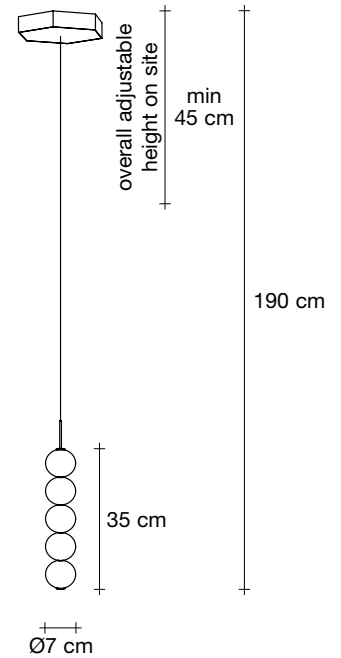

Abacus, multiplying *luminescence*.

design Draw
terzani.com

TERZANI

Name
Abacus
small pendant light

Materials
brass | white glass

CE ENEC CB

Finishes | Code

-  white canopy | brass
OV01SE8BP15
-  painted brass canopy | brass
OV01SM3BP15

Body | 5 spheres

Light source
220-240V ~ 50/60Hz

 Built in replaceable led module
3,6W 540 lm 3000K

dimnable options

-  0/1-10V
PWM
100kΩ
PUSH
DALI
0-10V

Canopy