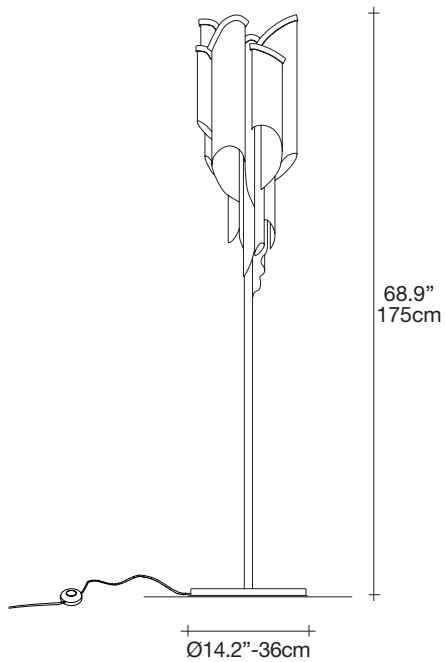

Stream | floor lamp

TERZANI
LA LUCE PENSATA

Body

Canopy