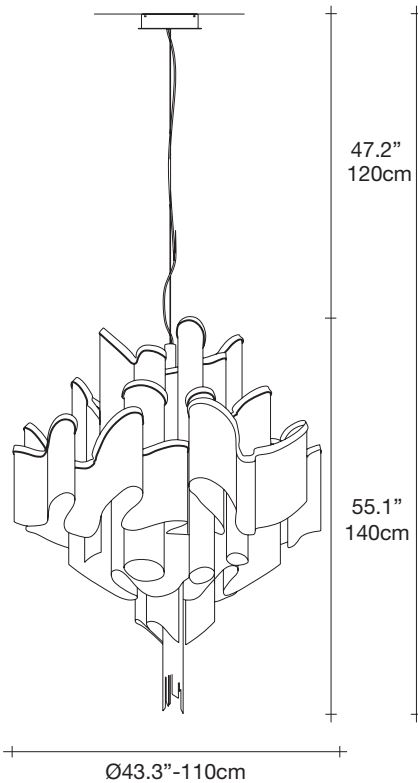

Stream | large chandelier

Body

Canopy