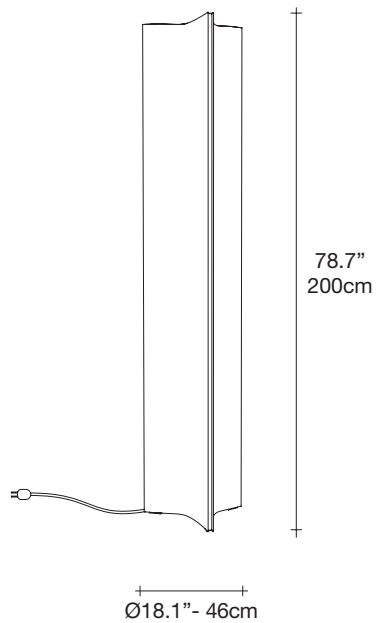

Stanley | floor lamp

TERZANI
LA LUCE PENSATA

Body

Top view