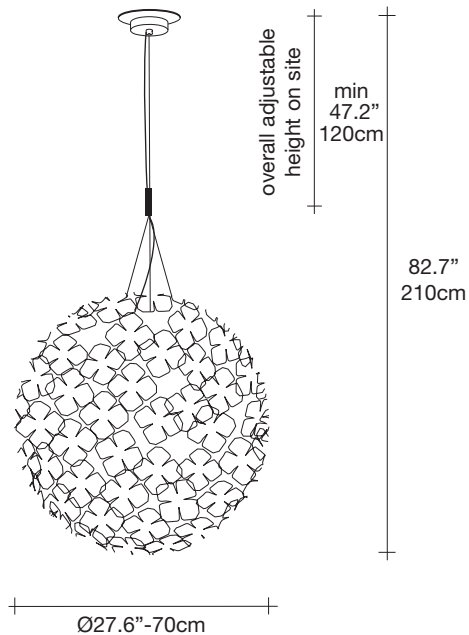

Orten'zia | large pendant light

Body

Canopy