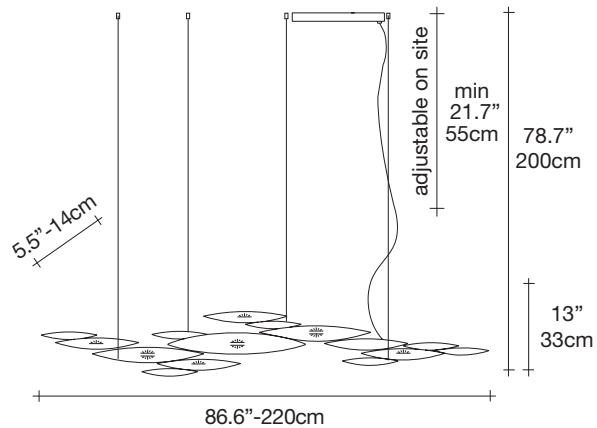

I Lucci Argentati | large linear chandelier

Body

Canopy