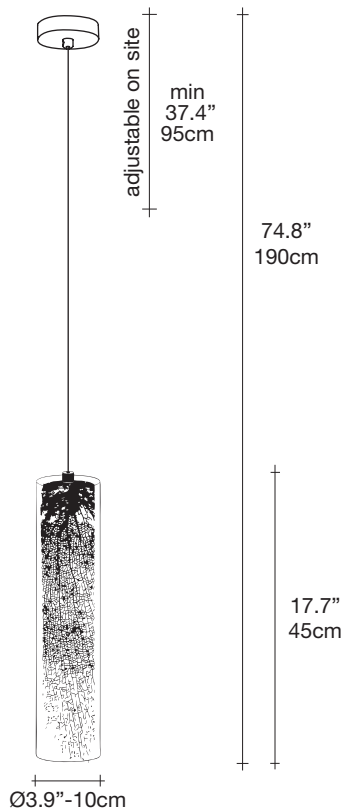

Frame | large cylinder pendant light

Body

Canopy