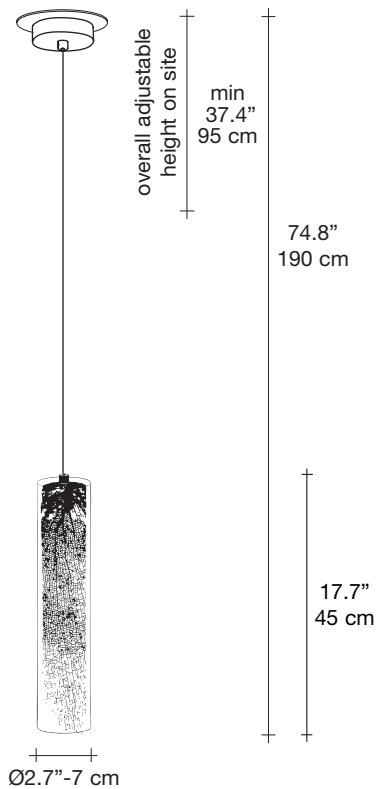

Frame | small cylinder pendant light

Body

Canopy