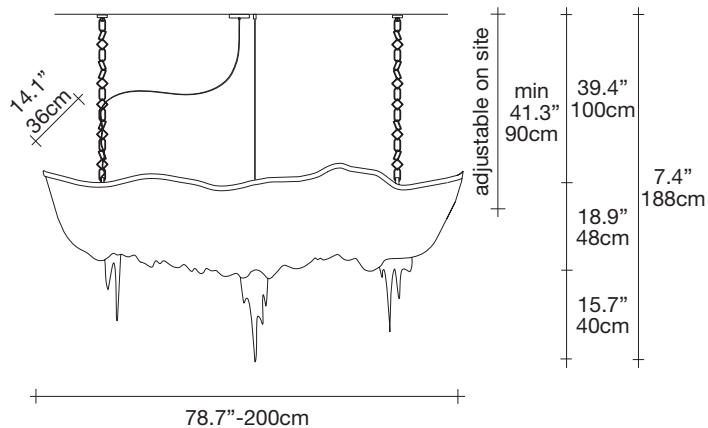

Atlantis | medium linear chandelier

Body

Canopy