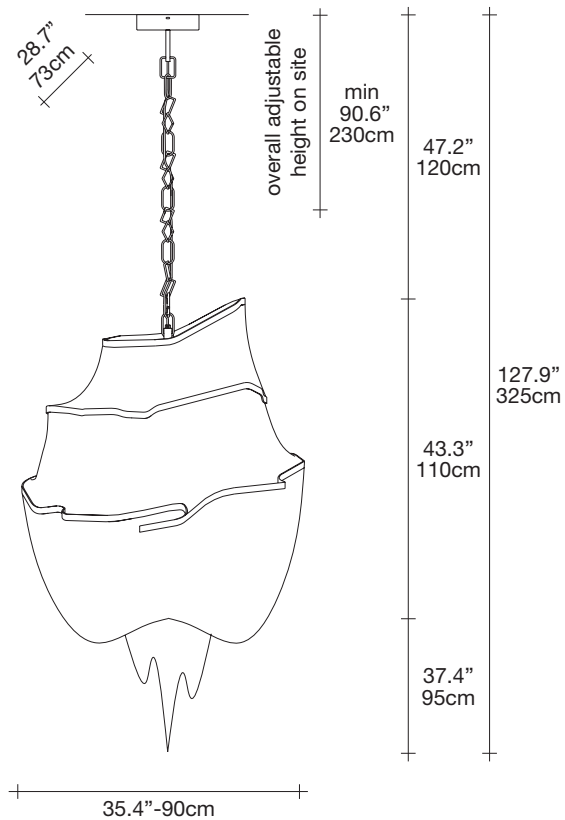

Atlantis | large three tier chandelier

Body

Canopy