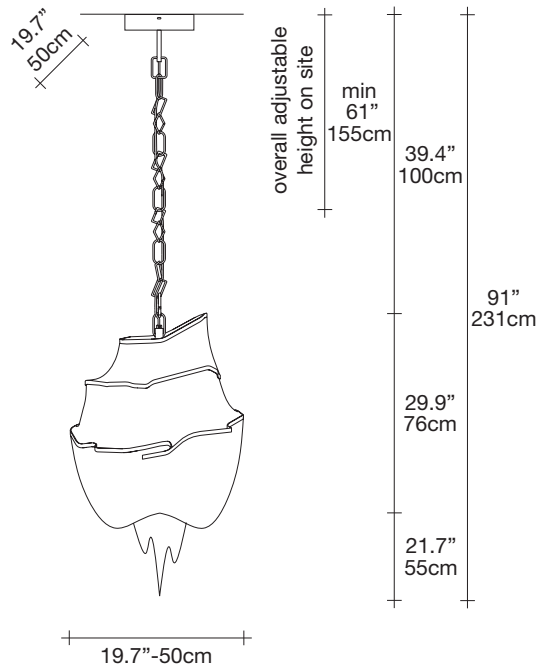

Atlantis | small three tier chandelier

Body

Canopy