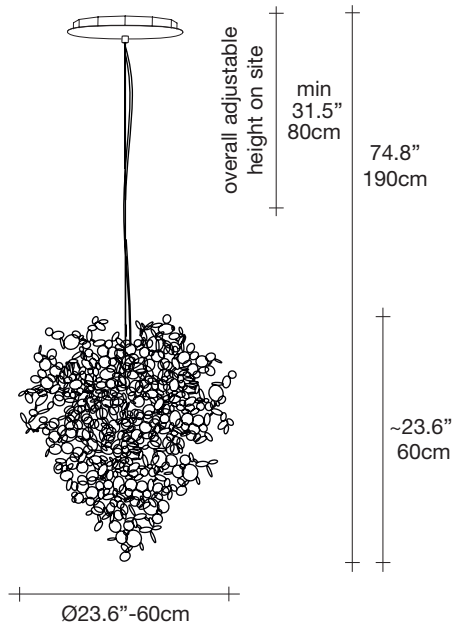

Argent | small chandelier

Body

Canopy