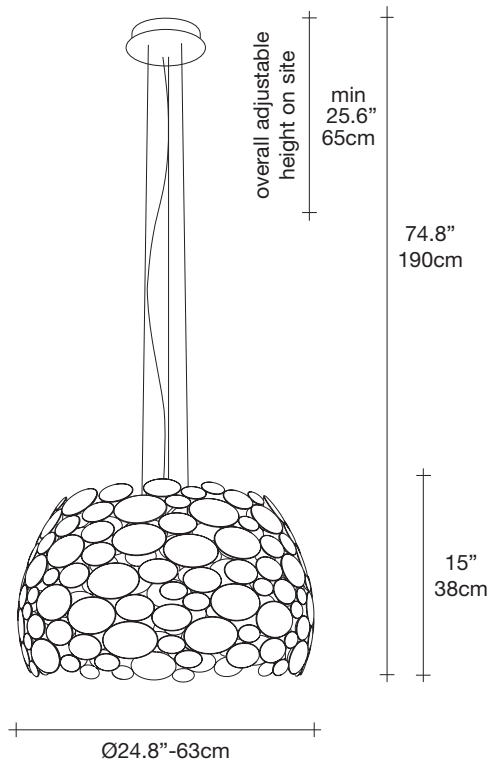

Anish | large pendant light

Body

Canopy