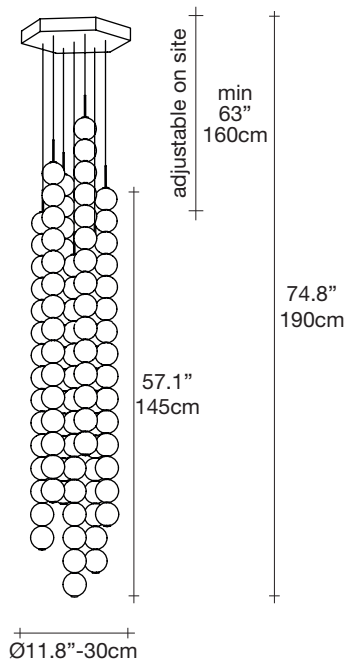

Abacus | 7 large round multi light pendant

Body | 7x15 spheres

Canopy