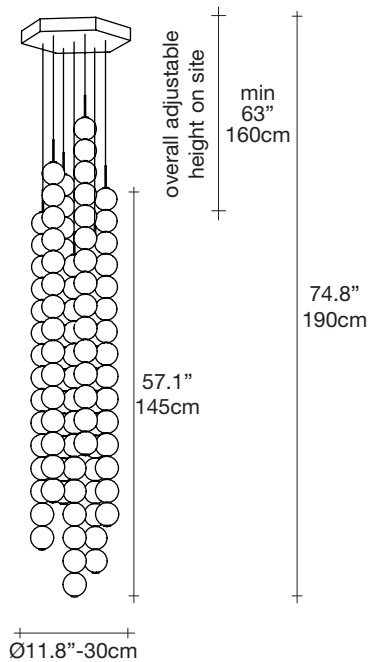

Abacus | 7 large round multi light pendant

Body | 7x15 spheres

Canopy