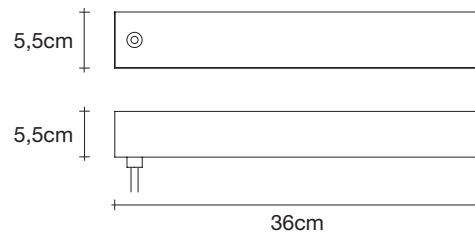

Volver | small linear chandelier

Body

Canopy

Canopy for DALI