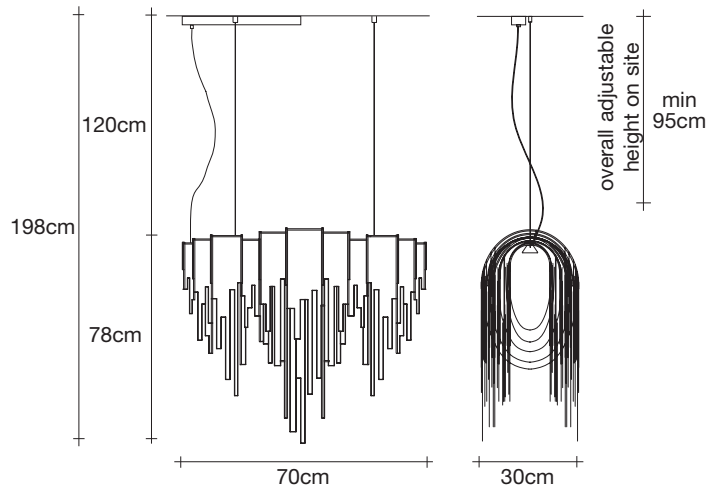

Volver | small linear chandelier

Body

Canopy

Canopy for DALI