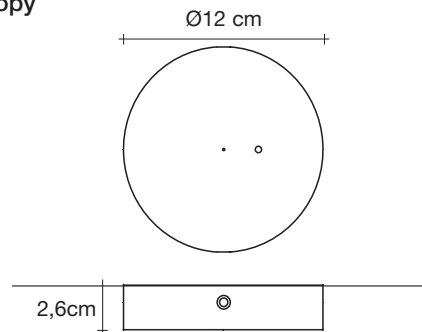

Pug | pendant light

Body

Canopy

Canopy for DALI