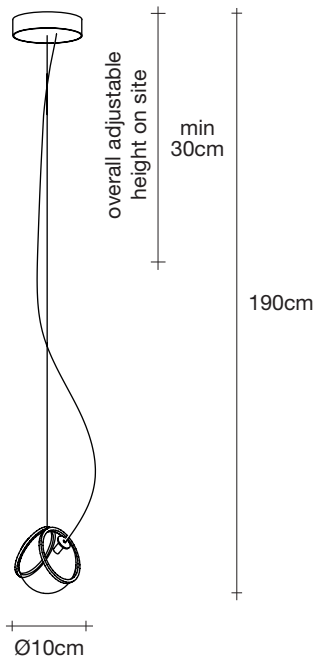

Pug | pendant light

Body

Canopy

Canopy for DALI