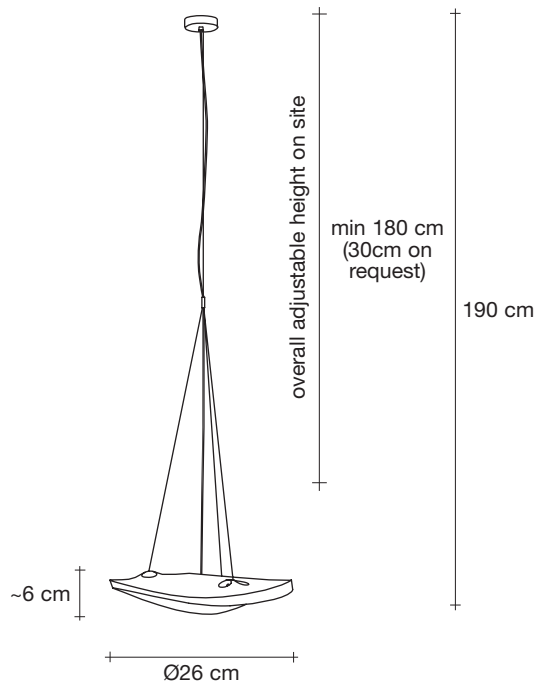

Manta | pendant light

Body

Canopy

Canopy for DALI