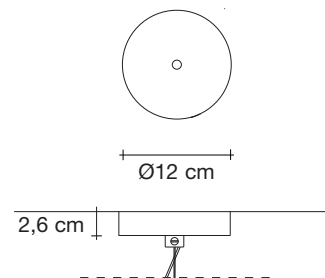

Manta | pendant light

Body

Canopy

Canopy for DALI