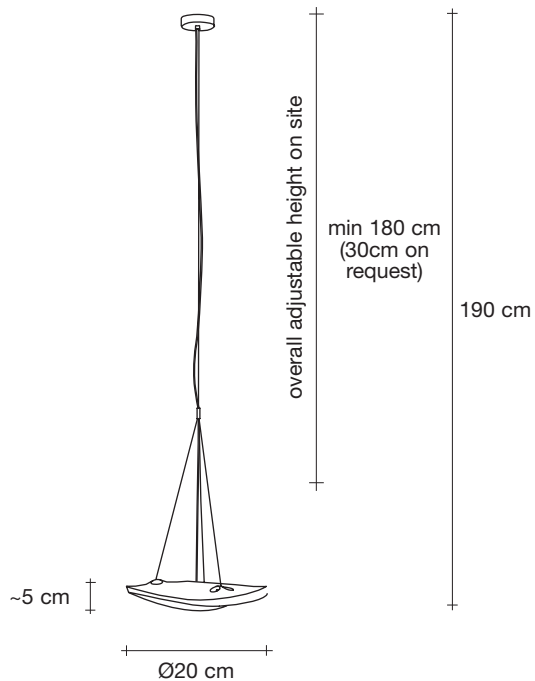

Manta | pendant light

Body

Canopy

Canopy for DALI