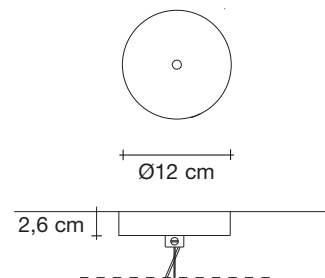

Manta | pendant light

Body

Canopy

Canopy for DALI