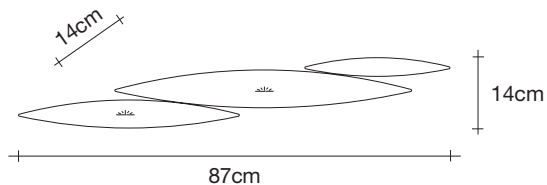

I Lucci Argentati | wall sconce

Body

Canopy

Canopy for DALI